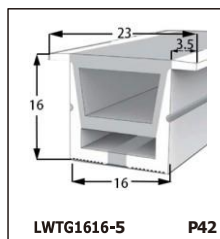

LED SILICONE NEON STRIP

CONTENTS

CONTENTS

CONTENTS

LWTG1105-1

Lighting Direction	Top Lighting
PCB Width(mm)	8
Weight(g/m)	50
Section size(mm)	5*11
Beam angle	120°

End cap with hole End cap no hole Plastic Clip

LWTG1305-1

Lighting Direction	Top Lighting
PCB Width(mm)	10
Weight(g/m)	56
Section size(mm)	5*13
Beam angle	120°

End cap with hole End cap no hole Plastic Clip

LWTG1505-1

Lighting Direction	Top Lighting
PCB Width(mm)	12
Weight(g/m)	61
Section size(mm)	5*15
Beam angle	120°

LWTG0606-1

Lighting Direction	Top Lighting
PCB Width(mm)	3
Weight(g/m)	42
Section size(mm)	6*6
Beam angle	180°

LWTG0808-1

Lighting Direction	Top Lighting
PCB Width(mm)	5
Weight(g/m)	56
Section size(mm)	8*0
Beam angle	120°
Aluminum Profile size	