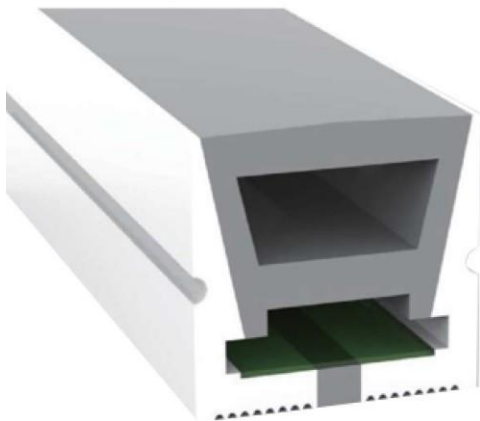

LWTG1616-1

Lighting Direction	Top Lighting
PCB Width(mm)	10/12
Weight(g/m)	238
Section size(mm)	16*16
Beam angle	120°
Aluminum Profile size