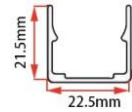

Lighting Direction 3 sidesTop Lighting

PCB Width(mm) 10/12

Weight(g/m) 251

Section size(mm) 20*14

Beam angle 180°

Aluminum Profile size 

LWTG2014-3

Lighting Direction Top Lighting

PCB Width(mm) 10

Weight(g/m) 183

Section size(mm) 20*14

Beam angle 120°

Aluminum Profile size

End cap with hole End cap no hole Aluminum Clip Aluminum Profile Flexible Profile

LWTG2020-1

Lighting Direction Top Lighting

PCB Width(mm) 10/12

Weight(g/m) 348

Section size(mm) 20*20

Beam angle 180°

Aluminum Profile size

End cap with hole End cap no hole Aluminum Clip Aluminum Profile Flexible Profile

LWTG2020-2

Lighting Direction 3 sides Top Lighting

PCB Width(mm) 10/12

Weight(g/m) 295

Section size(mm) 20*20

Beam angle 180°

Aluminum Profile size

End cap with hole End cap no hole Aluminum Clip Aluminum Profile Flexible Profile

LWTG2020-3

Lighting Direction Top Lighting