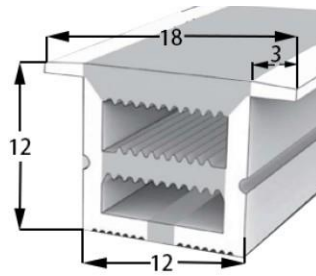

LWTG1212-5

Lighting Direction	Top Lighting
PCB Width(mm)	8
Weight(g/m)	132
Section size(mm)	12*11
Beam angle	120°
Aluminum Profile size