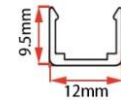

Lighting Direction   Top Lighting

PCB Width(mm)   5

Weight(g/m)   94

Section size(mm)   10*9

Beam angle   120°

Aluminum Profile size

Aluminum Clip

Aluminum Profile

Flexible Profile