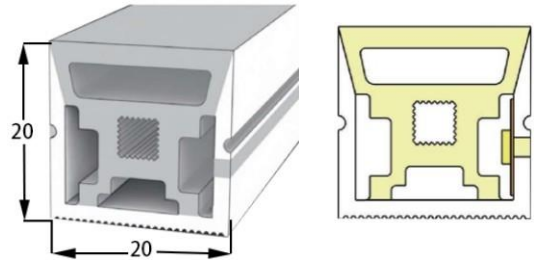

PCB Width(mm) 10/12

Weight(g/m) 348

Section size(mm) 20*20

Beam angle 180°

Aluminum Profile size

End cap with hole End cap no hole Aluminum Clip Aluminum Profile Flexible Profile

LWTG2020-2

Lighting Direction 3 sides Top Lighting

PCB Width(mm) 10/12

Weight(g/m) 295

Section size(mm) 20*20

Beam angle 180°

Aluminum Profile size

End cap with hole End cap no hole Aluminum Clip Aluminum Profile Flexible Profile

LWTG2020-3

Lighting Direction Top Lighting

PCB Width(mm) 10/12

Weight(g/m) 271

Section size(mm) 20*20

Beam angle 180°

Aluminum Profile size

End cap with hole End cap no hole Aluminum Clip Aluminum Profile Flexible Profile

LWTG2020-4

Lighting Direction Top/Side Lighting

PCB Width(mm) Top View 8/Side View 10

Weight(g/m) 297

Section size(mm) 20*20

Beam angle 120°

Aluminum Profile size 

LWTG2010-1

Lighting Direction Top Lighting

PCB Width(mm) 10/12