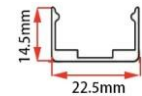

Flexible Profile

LWTG2014-4

Lighting Direction Top Lighting

PCB Width(mm) 10

Weight(g/m) 238

Section size(mm) 20*14

Beam angle 120°

Aluminum Profile size