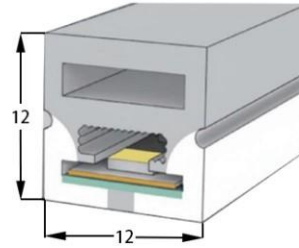

LWTG1212-2