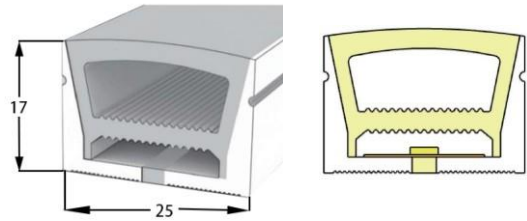

PCB Width(mm) 10/12

Weight(g/m) 271

Section size(mm) 20*20

Beam angle 180°

Aluminum Profile size

End cap with hole End cap no hole Aluminum Clip Aluminum Profile Flexible Profile

LWTG2020-4

Lighting Direction Top/Side Lighting

PCB Width(mm) Top View 8/Side View 10

Weight(g/m) 297

Section size(mm) 20*20

Beam angle 120°

Aluminum Profile size 

LWTG2010-1

Lighting Direction Top Lighting

PCB Width(mm) 10/12

Weight(g/m) 180

Section size(mm) 20*10

Beam angle 120°

Aluminum Profile size 

LWTG2517-1

Lighting Direction	Top Lighting
PCB Width(mm)	15
Weight(g/m)	362
Section size(mm)	25*17
Beam angle	120°
Aluminum Profile size	

LWTG2720-1

Lighting Direction	Top Lighting
PCB Width(mm)	15
Weight(g/m)	400
Section size(mm)	27*20
Beam angle	120°
Aluminum Profile size	

LWTG3020-1

Lighting Direction	Top Lighting
PCB Width(mm)	15
Weight(g/m)	476
Section size(mm)	30*20
Beam angle	120°
Aluminum Profile size	