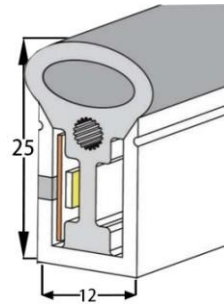

Lighting Direction Side Lighting

PCB Width(mm) 12

Weight(g/m) 248

Section size(mm) 12*20

Beam angle 120°

Aluminum Profile size

LWTG1220-2

Lighting Direction Side Lighting

PCB Width(mm) 10

Weight(g/m) 195

Section size(mm) 12*20

Beam angle 120°

Aluminum Profile size

LWTG1225-1

Lighting Direction Side Lighting

PCB Width(mm) 12

Weight(g/m) 335

Section size(mm) 12*25

Beam angle 270°

Aluminum Profile size

LWTG1225-2

Lighting Direction Side Lighting

PCB Width(mm) 10

Weight(g/m) 243

Section size(mm) 12*25

Beam angle 270°

Aluminum Profile size

LWTG1525-1

Lighting Direction 3 sides Top Lighting

PCB Width(mm) 10

Weight(g/m) 320

Section size(mm) 15*25