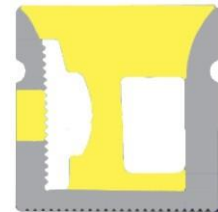

LWTG1010-4

Lighting Direction	Side Lighting
PCB Width(mm)	6
Weight(g/m)	84
Section size(mm)	10*10
Beam angle	120°
Aluminum Profile size	

LWTG1212-1

Lighting Direction	Top Lighting
PCB Width(mm)	8
Weight(g/m)	138
Section size(mm)	12*12
Beam angle	120°
Aluminum Profile size	

Lighting Direction Top Lighting

PCB Width(mm) 8

Weight(g/m) 114

Section size(mm) 12*12

Beam angle 120°

Aluminum Profile size

LWTG1212-4

Lighting Direction	Side Lighting
PCB Width(mm)	5
Weight(g/m)	166
Section size(mm)	12*12
Beam angle	120°
Aluminum Profile size	

LWTG1212-8

Lighting Direction	Side Lighting
PCB Width(mm)	8
Weight(g/m)	135
Section size(mm)	12*12
Beam angle	120°
Aluminum Profile size	

LWTG1215-1

Lighting Direction	Side Lighting
PCB Width(mm)	8
Weight(g/m)	180
Section size(mm)	12*15
Beam angle	120°
Aluminum Profile size	

LWTG1414-2

Lighting Direction	3 sides Top Lighting
PCB Width(mm)	10
Weight(g/m)	147
Section size(mm)	14*14
Beam angle	180°
Aluminum Profile size	

LWTG1414-1

Lighting Direction	Top Lighting
PCB Width(mm)	10
Weight(g/m)	145
Section size(mm)	14*14
Beam angle	120°
Aluminum Profile size	