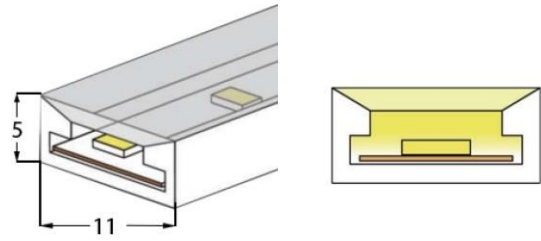

LED SILICONE NEON STRIP

CONTENTS

CONTENTS

CONTENTS

LWTG1105-1

Lighting Direction	Top Lighting
PCB Width(mm)	8
Weight(g/m)	50
Section size(mm)	5*11
Beam angle	120°

End cap with hole End cap no hole Plastic Clip

LWTG1305-1

Lighting Direction	Top Lighting
PCB Width(mm)	10
Weight(g/m)	56
Section size(mm)	5*13
Beam angle	120°

End cap with hole End cap no hole Plastic Clip

LWTG1505-1

Lighting Direction	Top Lighting
PCB Width(mm)	12
Weight(g/m)	61
Section size(mm)	5*15
Beam angle	120°

LWTG0606-1

Lighting Direction	Top Lighting
PCB Width(mm)	3
Weight(g/m)	42
Section size(mm)	6*6
Beam angle	180°

LWTG0808-1

Lighting Direction	Top Lighting
PCB Width(mm)	5
Weight(g/m)	56
Section size(mm)	8*0
Beam angle	120°
Aluminum Profile size	