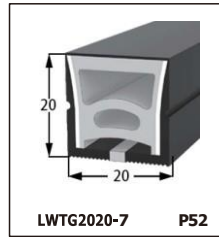

LED SILICONE NEON STRIP

CONTENTS

CONTENTS

CONTENTS

LWTG1105-1

Lighting Direction	Top Lighting
PCB Width(mm)	8
Weight(g/m)	50
Section size(mm)	5*11
Beam angle	120°

End cap with hole End cap no hole Plastic Clip

LWTG1305-1

Lighting Direction	Top Lighting
PCB Width(mm)	10
Weight(g/m)	56
Section size(mm)	5*13
Beam angle	120°

End cap with hole End cap no hole Plastic Clip

LWTG1505-1

Lighting Direction	Top Lighting
PCB Width(mm)	12
Weight(g/m)	61
Section size(mm)	5*15
Beam angle	120°

LWTG0606-1

Lighting Direction	Top Lighting
PCB Width(mm)	3
Weight(g/m)	42
Section size(mm)	6*6
Beam angle	180°

LWTG0808-1

Lighting Direction	Top Lighting
PCB Width(mm)	5
Weight(g/m)	56
Section size(mm)	8*0
Beam angle	120°
Aluminum Profile size	