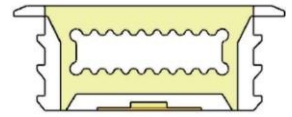

LWTG2010-2