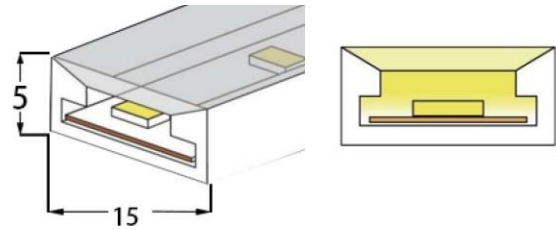

LED SILICONE NEON STRIP

CONTENTS

CONTENTS

CONTENTS

LWTG1105-1

Lighting Direction	Top Lighting
PCB Width(mm)	8
Weight(g/m)	50
Section size(mm)	5*11
Beam angle	120°

End cap with hole End cap no hole Plastic Clip

LWTG1305-1

Lighting Direction	Top Lighting
PCB Width(mm)	10
Weight(g/m)	56
Section size(mm)	5*13
Beam angle	120°

End cap with hole End cap no hole Plastic Clip

LWTG1505-1

Lighting Direction	Top Lighting
PCB Width(mm)	12
Weight(g/m)	61
Section size(mm)	5*15
Beam angle	120°

LWTG0606-1

Lighting Direction	Top Lighting
PCB Width(mm)	3
Weight(g/m)	42
Section size(mm)	6*6
Beam angle	180°

LWTG0808-1

Lighting Direction	Top Lighting
PCB Width(mm)	5
Weight(g/m)	56
Section size(mm)	8*0
Beam angle	120°
Aluminum Profile size	

End cap no hole End cap with hole Aluminum Clip

LWTG1010-1

Lighting Direction	Top Lighting
PCB Width(mm)	5/6
Weight(g/m)	112
Section size(mm)	10*10
Beam angle	120°
Aluminum Profile size	

End cap with hole End cap no hole Aluminum Clip Aluminum Profile Flexible Profile