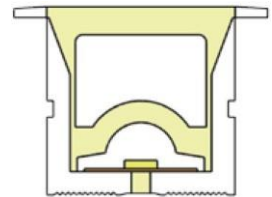

Aluminum Clip

Aluminum Profile

Flexible Profile

LWTG1616-5

Lighting Direction	Top Lighting
PCB Width(mm)	10
Weight(g/m)	186
Section size(mm)	16*15
Beam angle	120°
Aluminum Profile size	

Aluminum Clip

Aluminum Profile

Flexible Profile

LWTG2014-4

Lighting Direction Top Lighting

PCB Width(mm) 10

Weight(g/m) 238

Section size(mm) 20*14

Beam angle 120°

Aluminum Profile size

Aluminum Clip

Aluminum Profile

Flexible Profile

LWTG2020-5

Lighting Direction Top Lighting

PCB Width(mm) 10/12

Weight(g/m) 296

Section size(mm) 20*19