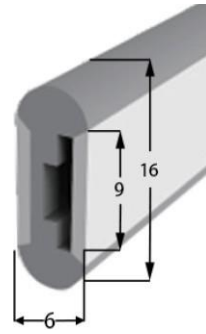

LWTG0408-1

Lighting Direction	Side Lighting
PCB Width(mm)	5
Weight(g/m)	30
Section size(mm)	4*8
Beam angle	120°

LWTG0410-1

Lighting Direction Side Lighting

PCB Width(mm) 5/6

Weight(g/m) 47

Section size(mm) 4*10

Beam angle 120°

Aluminum Profile size

End cap with hole End cap no hole Aluminum Clip Aluminum Profile Flexible Profile

LWTG0613-1

Lighting Direction Side Lighting

PCB Width(mm) 8

Weight(g/m) 79

Section size(mm) 6*13

Beam angle 180°

Aluminum Profile size

LWTG0616-1

Lighting Direction Side Lighting

PCB Width(mm) 8

Weight(g/m) 89

Section size(mm) 6*16

Beam angle 120°

Aluminum Profile size

WTG0616-4

Lighting Direction	Side Lighting
PCB Width(mm)	8
Weight(g/m)	90
Section size(mm)	6*16

End cap with hole

End cap no hole

LWTG0814-1

Lighting Direction	Side Lighting
PCB Width(mm)	8
Weight(g/m)	145
Section size(mm)	8*14
Beam angle	120°
Aluminum Profile size	