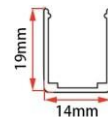

Beam angle 180°

Aluminum Profile size

LWTG1020-1

Lighting Direction Side Lighting

PCB Width(mm) 10

Weight(g/m) 213

Section size(mm) 10*20

Beam angle 120°

LWTG1023-1

Lighting Direction	Side Lighting
PCB Width(mm)	10
Weight(g/m)	272
Section size(mm)	10*23
Beam angle	270°
Aluminum Profile size	

LWTG1023-2

Lighting Direction	Side Lighting
PCB Width(mm)	10
Weight(g/m)	196
Section size(mm)	10*23
Beam angle	270°
Aluminum Profile size	

LWTG1220-1

Lighting Direction Side Lighting

PCB Width(mm) 10

Weight(g/m) 248

Section size(mm) 12*20

Beam angle 120°

Aluminum Profile size

LWTG1220-5

Lighting Direction Side Lighting

PCB Width(mm) 12

Weight(g/m) 248

Section size(mm) 12*20

Beam angle 120°

Aluminum Profile size

LWTG1220-2

Lighting Direction Side Lighting