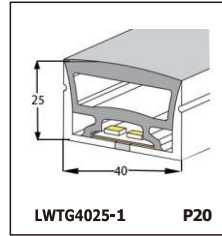

LED SILICONE NEON STRIP

CONTENTS

CONTENTS

CONTENTS

LWTG1105-1

Lighting Direction	Top Lighting
PCB Width(mm)	8
Weight(g/m)	50
Section size(mm)	5*11
Beam angle	120°

End cap with hole End cap no hole Plastic Clip

LWTG1305-1

Lighting Direction	Top Lighting
PCB Width(mm)	10
Weight(g/m)	56
Section size(mm)	5*13
Beam angle	120°

End cap with hole End cap no hole Plastic Clip

LWTG1505-1

Lighting Direction	Top Lighting
PCB Width(mm)	12
Weight(g/m)	61
Section size(mm)	5*15
Beam angle	120°

LWTG0606-1

Lighting Direction	Top Lighting
PCB Width(mm)	3
Weight(g/m)	42
Section size(mm)	6*6
Beam angle	180°

LWTG0808-1

Lighting Direction	Top Lighting
PCB Width(mm)	5
Weight(g/m)	56
Section size(mm)	8*0
Beam angle	120°
Aluminum Profile size	