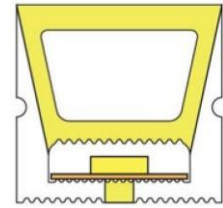

Section size(mm) 15*15

Beam angle 120°

Aluminum Profile size 

End cap with hole End cap no hole Aluminum Clip

LWTG1614-1

Lighting Direction	Top Lighting
PCB Width(mm)	10
Weight(g/m)	210
Section size(mm)	16*14
Beam angle	120°
Aluminum Profile size	

End cap with hole End cap no hole Aluminum Clip Flexible Profile

LWTG1616-1

Lighting Direction	Top Lighting
PCB Width(mm)	10/12
Weight(g/m)	238
Section size(mm)	16*16
Beam angle	120°
Aluminum Profile size	

End cap with hole End cap no hole Aluminum Clip Aluminum Profile Flexible Profile

LWTG1616-2

Lighting Direction Top Lighting

PCB Width(mm) 10

Weight(g/m) 192

Section size(mm) 16*16

Beam angle 120°

Aluminum Profile size

End cap with hole End cap no hole Aluminum Clip Aluminum Profile Flexible Profile

LWTG1616-3

Lighting Direction Side Lighting

PCB Width(mm) 10

Weight(g/m) 259

Section size(mm) 16*16

Beam angle 120°

Aluminum Profile size