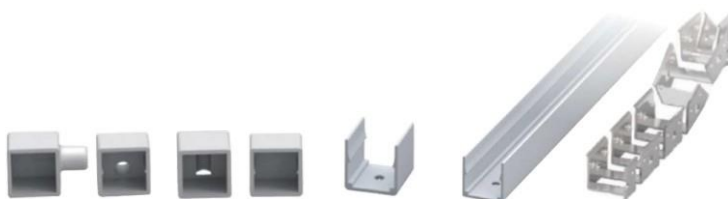

Section size(mm) 15*15

Beam angle 120°

Aluminum Profile size 

End cap with hole End cap no hole Aluminum Clip

LWTG1614-1

Lighting Direction	Top Lighting
PCB Width(mm)	10
Weight(g/m)	210
Section size(mm)	16*14
Beam angle	120°
Aluminum Profile size	

End cap with hole End cap no hole Aluminum Clip Flexible Profile

LWTG1616-1

Lighting Direction	Top Lighting
PCB Width(mm)	10/12
Weight(g/m)	238
Section size(mm)	16*16
Beam angle	120°
Aluminum Profile size	