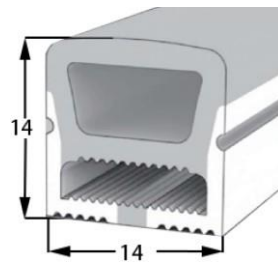

Lighting Direction Top Lighting

PCB Width(mm) 8

Weight(g/m) 114

Section size(mm) 12*12

Beam angle 120°

Aluminum Profile size

LWTG1212-4

Lighting Direction	Side Lighting
PCB Width(mm)	5
Weight(g/m)	166
Section size(mm)	12*12
Beam angle	120°
Aluminum Profile size	

LWTG1212-8

Lighting Direction	Side Lighting
PCB Width(mm)	8
Weight(g/m)	135
Section size(mm)	12*12
Beam angle	120°
Aluminum Profile size	

LWTG1215-1

Lighting Direction	Side Lighting
PCB Width(mm)	8
Weight(g/m)	180
Section size(mm)	12*15
Beam angle	120°
Aluminum Profile size	

LWTG1414-2

Lighting Direction	3 sides Top Lighting
PCB Width(mm)	10
Weight(g/m)	147
Section size(mm)	14*14
Beam angle	180°
Aluminum Profile size	

LWTG1414-1

Lighting Direction	Top Lighting
PCB Width(mm)	10
Weight(g/m)	145
Section size(mm)	14*14
Beam angle	120°
Aluminum Profile size	