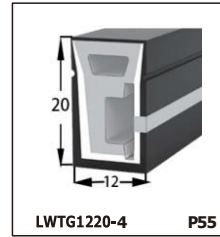

LED SILICONE NEON STRIP

CONTENTS

CONTENTS

CONTENTS

LWTG1105-1

Lighting Direction	Top Lighting
PCB Width(mm)	8
Weight(g/m)	50
Section size(mm)	5*11
Beam angle	120°

End cap with hole End cap no hole Plastic Clip

LWTG1305-1

Lighting Direction	Top Lighting
PCB Width(mm)	10
Weight(g/m)	56
Section size(mm)	5*13
Beam angle	120°

End cap with hole End cap no hole Plastic Clip

LWTG1505-1

Lighting Direction	Top Lighting
PCB Width(mm)	12
Weight(g/m)	61
Section size(mm)	5*15
Beam angle	120°

LWTG0606-1

Lighting Direction	Top Lighting
PCB Width(mm)	3
Weight(g/m)	42
Section size(mm)	6*6
Beam angle	180°

LWTG0808-1

Lighting Direction	Top Lighting
PCB Width(mm)	5
Weight(g/m)	56
Section size(mm)	8*0
Beam angle	120°
Aluminum Profile size	