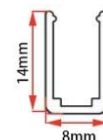

LWTG0408-1

Lighting Direction	Side Lighting
PCB Width(mm)	5
Weight(g/m)	30
Section size(mm)	4*8
Beam angle	120°

LWTG0410-1

Lighting Direction Side Lighting

PCB Width(mm) 5/6

Weight(g/m) 47

Section size(mm) 4*10

Beam angle 120°

Aluminum Profile size

End cap with hole End cap no hole Aluminum Clip Aluminum Profile Flexible Profile

LWTG0613-1

Lighting Direction Side Lighting

PCB Width(mm) 8

Weight(g/m) 79

Section size(mm) 6*13

Beam angle 180°

Aluminum Profile size

LWTG0616-1

Lighting Direction Side Lighting

PCB Width(mm) 8

Weight(g/m) 89

Section size(mm) 6*16

Beam angle 120°

Aluminum Profile size

WTG0616-4

Lighting Direction	Side Lighting
PCB Width(mm)	8
Weight(g/m)	90
Section size(mm)	6*16

End cap with hole

End cap no hole

LWTG0814-1

Lighting Direction	Side Lighting
PCB Width(mm)	8
Weight(g/m)	145
Section size(mm)	8*14
Beam angle	120°
Aluminum Profile size	