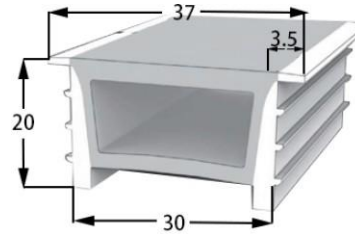

LWTG2010-2

Lighting Direction	Top Lighting
PCB Width(mm)	10
Weight(g/m)	180
Section size(mm)	20*9
Beam angle	120°
Aluminum Profile size	

LWTG2020-8

Lighting Direction	Top Lighting
PCB Width(mm)	10/12
Weight(g/m)	253
Section size(mm)	20*19
Beam angle	120°
Aluminum Profile size	

LWTG2020-9

Lighting Direction	Top Lighting
PCB Width(mm)	10/12
Weight(g/m)	250
Section size(mm)	20*19
Beam angle	120°
Aluminum Profile size	

LWTG2018-1

Lighting Direction	Top Lighting
PCB Width(mm)	12
Weight(g/m)	183
Section size(mm)	20*18
Beam angle	120°

LWTG3020-3

Lighting Direction Top Lighting

PCB Width(mm) 15

Weight(g/m) 358

Section size(mm) 30*19

Beam angle 120°

Aluminum Profile size

Aluminum Clip