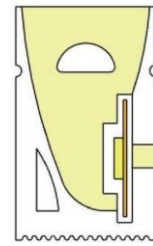

Beam angle 180°

Aluminum Profile size

LWTG1020-1

Lighting Direction Side Lighting

PCB Width(mm) 10

Weight(g/m) 213

Section size(mm) 10*20

Beam angle 120°

LWTG1023-1

Lighting Direction	Side Lighting
PCB Width(mm)	10
Weight(g/m)	272
Section size(mm)	10*23
Beam angle	270°
Aluminum Profile size	

LWTG1023-2

Lighting Direction	Side Lighting
PCB Width(mm)	10
Weight(g/m)	196
Section size(mm)	10*23
Beam angle	270°
Aluminum Profile size	

LWTG1220-1

Lighting Direction Side Lighting

PCB Width(mm) 10

Weight(g/m) 248

Section size(mm) 12*20

Beam angle 120°

Aluminum Profile size

LWTG1220-5