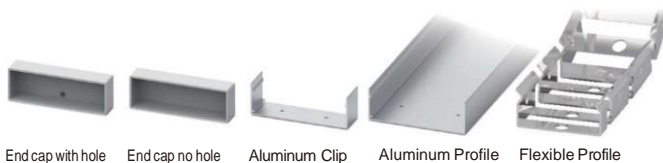

End cap with hole End cap no hole Aluminum Clip Aluminum Profile Flexible Profile

LWTG5025-1

Lighting Direction Top Lighting

PCB Width(mm) 20

Weight(g/m) 860

Section size(mm) 50*25

Beam angle 120°

Aluminum Profile size 

End cap with hole End cap no hole Aluminum Clip Aluminum Profile Flexible Profile

LWTG7030-1

Lighting Direction Top Lighting

PCB Width(mm) 30

Weight(g/m) 1339

Section size(mm) 70*30

Beam angle 120°

Aluminum Profile size 

End cap with hole End cap no hole Aluminum Clip Aluminum Profile Flexible Profile

LWTG10030-1

Lighting Direction	Top Lighting
PCB Width(mm)	20X2
Weight(g/m)	1836
Section size(mm)	100*30
Beam angle	120°
Aluminum Profile size	