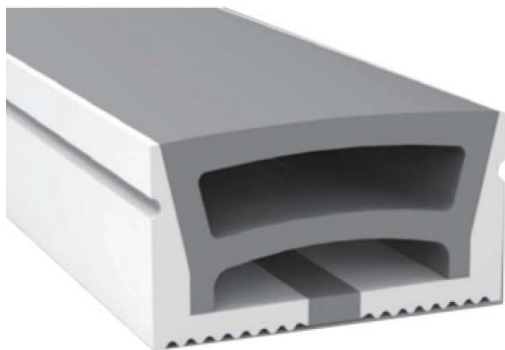

PCB Width(mm) Top View 8/Side View 10

Weight(g/m) 297

Section size(mm) 20*20

Beam angle 120°

Aluminum Profile size 

LWTG2010-1

Lighting Direction Top Lighting

PCB Width(mm) 10/12