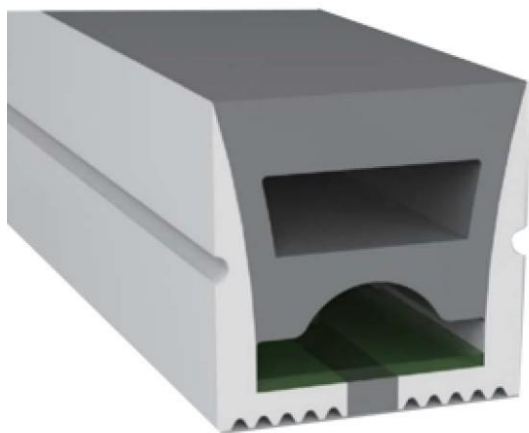

LWTG1212-1