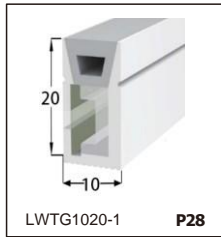

LED SILICONE NEON STRIP

CONTENTS

CONTENTS

CONTENTS

LWTG1105-1

Lighting Direction	Top Lighting
PCB Width(mm)	8
Weight(g/m)	50
Section size(mm)	5*11
Beam angle	120°

End cap with hole End cap no hole Plastic Clip

LWTG1305-1

Lighting Direction	Top Lighting
PCB Width(mm)	10
Weight(g/m)	56
Section size(mm)	5*13
Beam angle	120°

End cap with hole End cap no hole Plastic Clip

LWTG1505-1

Lighting Direction	Top Lighting
PCB Width(mm)	12
Weight(g/m)	61
Section size(mm)	5*15
Beam angle	120°