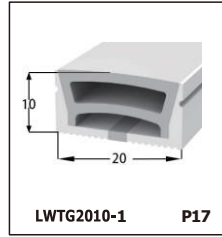

LED SILICONE NEON STRIP

CONTENTS

CONTENTS

CONTENTS

LWTG1105-1

Lighting Direction	Top Lighting
PCB Width(mm)	8
Weight(g/m)	50
Section size(mm)	5*11
Beam angle	120°

End cap with hole End cap no hole Plastic Clip

LWTG1305-1

Lighting Direction	Top Lighting
PCB Width(mm)	10
Weight(g/m)	56
Section size(mm)	5*13
Beam angle	120°

End cap with hole End cap no hole Plastic Clip

LWTG1505-1

Lighting Direction	Top Lighting
PCB Width(mm)	12
Weight(g/m)	61
Section size(mm)	5*15
Beam angle	120°

LWTG0606-1

Lighting Direction	Top Lighting
PCB Width(mm)	3
Weight(g/m)	42
Section size(mm)	6*6
Beam angle	180°

LWTG0808-1

Lighting Direction	Top Lighting
PCB Width(mm)	5
Weight(g/m)	56
Section size(mm)	8*0
Beam angle	120°
Aluminum Profile size	