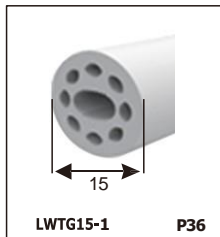

LED SILICONE NEON STRIP

CONTENTS

CONTENTS

CONTENTS

LWTG1105-1

Lighting Direction	Top Lighting
PCB Width(mm)	8
Weight(g/m)	50
Section size(mm)	5*11
Beam angle	120°

End cap with hole End cap no hole Plastic Clip

LWTG1305-1

Lighting Direction	Top Lighting
PCB Width(mm)	10
Weight(g/m)	56
Section size(mm)	5*13
Beam angle	120°

End cap with hole End cap no hole Plastic Clip

LWTG1505-1

Lighting Direction	Top Lighting
PCB Width(mm)	12
Weight(g/m)	61
Section size(mm)	5*15
Beam angle	120°

LWTG0606-1

Lighting Direction	Top Lighting
PCB Width(mm)	3
Weight(g/m)	42
Section size(mm)	6*6
Beam angle	180°

LWTG0808-1

Lighting Direction	Top Lighting
PCB Width(mm)	5
Weight(g/m)	56
Section size(mm)	8*0
Beam angle	120°
Aluminum Profile size	