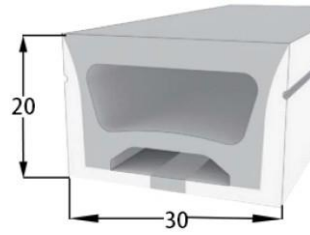

PCB Width(mm) 10/12

Weight(g/m) 271

Section size(mm) 20*20

Beam angle 180°

Aluminum Profile size

End cap with hole End cap no hole Aluminum Clip Aluminum Profile Flexible Profile

LWTG2020-4

Lighting Direction Top/Side Lighting

PCB Width(mm) Top View 8/Side View 10

Weight(g/m) 297

Section size(mm) 20*20

Beam angle 120°

Aluminum Profile size 

LWTG2010-1

Lighting Direction Top Lighting

PCB Width(mm) 10/12

Weight(g/m) 180

Section size(mm) 20*10

Beam angle 120°

Aluminum Profile size 

LWTG2517-1

Lighting Direction	Top Lighting
PCB Width(mm)	15
Weight(g/m)	362
Section size(mm)	25*17
Beam angle	120°
Aluminum Profile size	

LWTG2720-1

Lighting Direction	Top Lighting
PCB Width(mm)	15
Weight(g/m)	400
Section size(mm)	27*20
Beam angle	120°
Aluminum Profile size	

LWTG3020-1

Lighting Direction	Top Lighting
PCB Width(mm)	15
Weight(g/m)	476
Section size(mm)	30*20
Beam angle	120°
Aluminum Profile size	