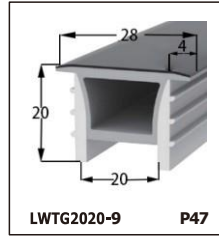

LED SILICONE NEON STRIP

CONTENTS

CONTENTS

CONTENTS

LWTG1105-1

Lighting Direction	Top Lighting
PCB Width(mm)	8
Weight(g/m)	50
Section size(mm)	5*11
Beam angle	120°

End cap with hole End cap no hole Plastic Clip

LWTG1305-1

Lighting Direction	Top Lighting
PCB Width(mm)	10
Weight(g/m)	56
Section size(mm)	5*13
Beam angle	120°

End cap with hole End cap no hole Plastic Clip

LWTG1505-1

Lighting Direction	Top Lighting
PCB Width(mm)	12
Weight(g/m)	61
Section size(mm)	5*15
Beam angle	120°

LWTG0606-1

Lighting Direction	Top Lighting
PCB Width(mm)	3
Weight(g/m)	42
Section size(mm)	6*6
Beam angle	180°

LWTG0808-1

Lighting Direction	Top Lighting
PCB Width(mm)	5
Weight(g/m)	56
Section size(mm)	8*0
Beam angle	120°
Aluminum Profile size	