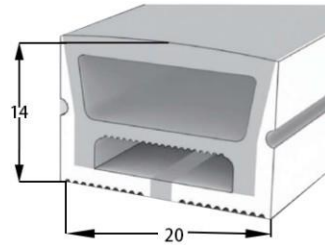

LWTG2014-1

Lighting Direction Top Lighting

PCB Width(mm) 10/12

Weight(g/m) 255

Section size(mm) 20*14

Beam angle 180°

Aluminum Profile size 

LWTG2014-2

Lighting Direction 3 sidesTop Lighting

PCB Width(mm) 10/12

Weight(g/m) 251

Section size(mm) 20*14

Beam angle 180°

Aluminum Profile size 

LWTG2014-3

Lighting Direction Top Lighting

PCB Width(mm) 10

Weight(g/m) 183

Section size(mm) 20*14

Beam angle 120°

Aluminum Profile size

End cap with hole End cap no hole Aluminum Clip Aluminum Profile Flexible Profile

LWTG2020-1

Lighting Direction Top Lighting