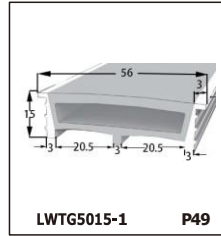

LED SILICONE NEON STRIP

CONTENTS

CONTENTS

CONTENTS

LWTG1105-1

Lighting Direction	Top Lighting
PCB Width(mm)	8
Weight(g/m)	50
Section size(mm)	5*11
Beam angle	120°

End cap with hole End cap no hole Plastic Clip

LWTG1305-1

Lighting Direction	Top Lighting
PCB Width(mm)	10
Weight(g/m)	56
Section size(mm)	5*13
Beam angle	120°

End cap with hole End cap no hole Plastic Clip

LWTG1505-1

Lighting Direction	Top Lighting
PCB Width(mm)	12
Weight(g/m)	61
Section size(mm)	5*15
Beam angle	120°

LWTG0606-1

Lighting Direction	Top Lighting
PCB Width(mm)	3
Weight(g/m)	42
Section size(mm)	6*6
Beam angle	180°

LWTG0808-1

Lighting Direction	Top Lighting
PCB Width(mm)	5
Weight(g/m)	56
Section size(mm)	8*0
Beam angle	120°
Aluminum Profile size	