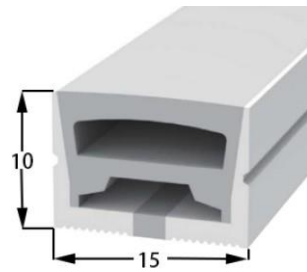

Lighting Direction Top Lighting

PCB Width(mm) 8

Weight(g/m) 114

Section size(mm) 12*12

Beam angle 120°

Aluminum Profile size

LWTG1212-4

Lighting Direction	Side Lighting
PCB Width(mm)	5
Weight(g/m)	166
Section size(mm)	12*12
Beam angle	120°
Aluminum Profile size	

LWTG1212-8

Lighting Direction	Side Lighting
PCB Width(mm)	8
Weight(g/m)	135
Section size(mm)	12*12
Beam angle	120°
Aluminum Profile size	

LWTG1215-1

Lighting Direction	Side Lighting
PCB Width(mm)	8
Weight(g/m)	180
Section size(mm)	12*15
Beam angle	120°
Aluminum Profile size	

LWTG1414-2

Lighting Direction	3 sides Top Lighting
PCB Width(mm)	10
Weight(g/m)	147
Section size(mm)	14*14
Beam angle	180°
Aluminum Profile size	

LWTG1414-1

Lighting Direction	Top Lighting
PCB Width(mm)	10
Weight(g/m)	145
Section size(mm)	14*14
Beam angle	120°
Aluminum Profile size	

LWTG1414-3

Lighting Direction	Side Lighting
PCB Width(mm)	8
Weight(g/m)	163
Section size(mm)	14*14
Beam angle	120°
Aluminum Profile size	

LWTG1510-1

Lighting Direction Top Lighting

PCB Width(mm) 10

Weight(g/m) 131