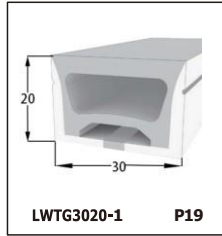

LED SILICONE NEON STRIP

CONTENTS

CONTENTS

CONTENTS

LWTG1105-1

Lighting Direction	Top Lighting
PCB Width(mm)	8
Weight(g/m)	50
Section size(mm)	5*11
Beam angle	120°

End cap with hole End cap no hole Plastic Clip

LWTG1305-1

Lighting Direction	Top Lighting
PCB Width(mm)	10
Weight(g/m)	56
Section size(mm)	5*13
Beam angle	120°

End cap with hole End cap no hole Plastic Clip

LWTG1505-1

Lighting Direction	Top Lighting
PCB Width(mm)	12
Weight(g/m)	61
Section size(mm)	5*15
Beam angle	120°

LWTG0606-1

Lighting Direction	Top Lighting
PCB Width(mm)	3
Weight(g/m)	42
Section size(mm)	6*6
Beam angle	180°

LWTG0808-1

Lighting Direction	Top Lighting
PCB Width(mm)	5
Weight(g/m)	56
Section size(mm)	8*0
Beam angle	120°
Aluminum Profile size	