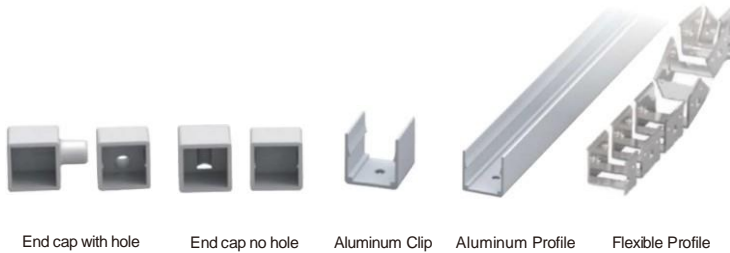

End cap with hole End cap no hole Aluminum Clip Aluminum Profile Flexible Profile

LWTG1616-3

Lighting Direction Side Lighting

PCB Width(mm) 10

Weight(g/m) 259

Section size(mm) 16*16

Beam angle 120°

Aluminum Profile size

End cap with hole End cap no hole Aluminum Clip Aluminum Profile Flexible Profile

LWTG1616-4

Lighting Direction 3 sides Top Lighting

PCB Width(mm) 10

Weight(g/m) 198

Section size(mm) 16*16

Beam angle 180°

Aluminum Profile size

End cap with hole

End cap no hole

Aluminum Clip

Aluminum Profile

Flexible Profile

LWTG1617-1

Lighting Direction Side Lighting

PCB Width(mm) 12