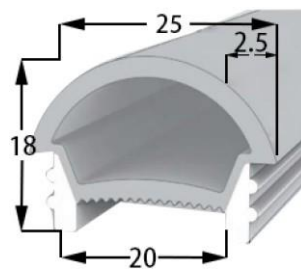

Flexible Profile

LWTG1510-2

Lighting Direction	Top Lighting
PCB Width(mm)	8/10
Weight(g/m)	107
Section size(mm)	15*9
Beam angle	120°
Aluminum Profile size	

LWTG1616-8

Lighting Direction	Top Lighting
PCB Width(mm)	8/10
Weight(g/m)	172
Section size(mm)	16*15
Beam angle	120°
Aluminum Profile size	

LWTG2010-2

Lighting Direction	Top Lighting
PCB Width(mm)	10
Weight(g/m)	180
Section size(mm)	20*9
Beam angle	120°
Aluminum Profile size	

LWTG2020-8

Lighting Direction	Top Lighting
PCB Width(mm)	10/12
Weight(g/m)	253
Section size(mm)	20*19
Beam angle	120°
Aluminum Profile size	

LWTG2020-9

Lighting Direction	Top Lighting
PCB Width(mm)	10/12
Weight(g/m)	250
Section size(mm)	20*19
Beam angle	120°
Aluminum Profile size	

LWTG2018-1

Lighting Direction	Top Lighting
PCB Width(mm)	12
Weight(g/m)	183
Section size(mm)	20*18
Beam angle	120°