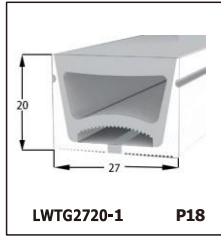

LED SILICONE NEON STRIP

CONTENTS

CONTENTS

CONTENTS

LWTG1105-1

Lighting Direction	Top Lighting
PCB Width(mm)	8
Weight(g/m)	50
Section size(mm)	5*11
Beam angle	120°

End cap with hole End cap no hole Plastic Clip

LWTG1305-1

Lighting Direction	Top Lighting
PCB Width(mm)	10
Weight(g/m)	56
Section size(mm)	5*13
Beam angle	120°

End cap with hole End cap no hole Plastic Clip

LWTG1505-1

Lighting Direction	Top Lighting
PCB Width(mm)	12
Weight(g/m)	61
Section size(mm)	5*15
Beam angle	120°

LWTG0606-1

Lighting Direction	Top Lighting
PCB Width(mm)	3
Weight(g/m)	42
Section size(mm)	6*6
Beam angle	180°

LWTG0808-1

Lighting Direction	Top Lighting
PCB Width(mm)	5
Weight(g/m)	56
Section size(mm)	8*0
Beam angle	120°
Aluminum Profile size	