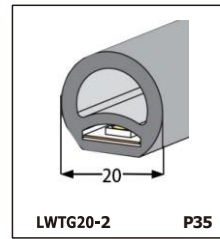

LED SILICONE NEON STRIP

CONTENTS

CONTENTS

CONTENTS

LWTG1105-1

Lighting Direction	Top Lighting
PCB Width(mm)	8
Weight(g/m)	50
Section size(mm)	5*11
Beam angle	120°

End cap with hole End cap no hole Plastic Clip

LWTG1305-1

Lighting Direction	Top Lighting
PCB Width(mm)	10
Weight(g/m)	56
Section size(mm)	5*13
Beam angle	120°

End cap with hole End cap no hole Plastic Clip

LWTG1505-1

Lighting Direction	Top Lighting
PCB Width(mm)	12
Weight(g/m)	61
Section size(mm)	5*15
Beam angle	120°

LWTG0606-1

Lighting Direction	Top Lighting
PCB Width(mm)	3
Weight(g/m)	42
Section size(mm)	6*6
Beam angle	180°

LWTG0808-1

Lighting Direction	Top Lighting
PCB Width(mm)	5
Weight(g/m)	56
Section size(mm)	8*0
Beam angle	120°
Aluminum Profile size	

End cap no hole End cap with hole Aluminum Clip

LWTG1010-1

Lighting Direction	Top Lighting
PCB Width(mm)	5/6
Weight(g/m)	112
Section size(mm)	10*10
Beam angle	120°
Aluminum Profile size	

End cap with hole End cap no hole Aluminum Clip Aluminum Profile Flexible Profile