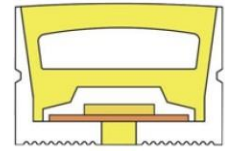

Lighting Direction Top Lighting

PCB Width(mm) 8

Weight(g/m) 114

Section size(mm) 12*12

Beam angle 120°

Aluminum Profile size

LWTG1212-4

Lighting Direction	Side Lighting
PCB Width(mm)	5
Weight(g/m)	166
Section size(mm)	12*12
Beam angle	120°
Aluminum Profile size	

LWTG1212-8

Lighting Direction	Side Lighting
PCB Width(mm)	8
Weight(g/m)	135
Section size(mm)	12*12
Beam angle	120°
Aluminum Profile size	

LWTG1215-1

Lighting Direction	Side Lighting
PCB Width(mm)	8
Weight(g/m)	180
Section size(mm)	12*15
Beam angle	120°
Aluminum Profile size	

LWTG1414-2

Lighting Direction	3 sides Top Lighting
PCB Width(mm)	10
Weight(g/m)	147
Section size(mm)	14*14
Beam angle	180°
Aluminum Profile size	

LWTG1414-1

Lighting Direction	Top Lighting
PCB Width(mm)	10
Weight(g/m)	145
Section size(mm)	14*14
Beam angle	120°
Aluminum Profile size	

LWTG1414-3

Lighting Direction	Side Lighting
PCB Width(mm)	8
Weight(g/m)	163
Section size(mm)	14*14
Beam angle	120°
Aluminum Profile size	

LWTG1510-1

Lighting Direction Top Lighting

PCB Width(mm) 10

Weight(g/m) 131