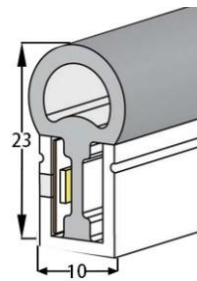

Aluminum Profile size

End cap with hole End cap no hole Aluminum Clip Aluminum Profile Flexible Profile

LWTG1018-1

Lighting Direction 3 side Top Lighting

PCB Width(mm) 10

Weight(g/m) 195

Section size(mm) 10*18

Beam angle 180°

Aluminum Profile size

LWTG1020-1

Lighting Direction Side Lighting

PCB Width(mm) 10

Weight(g/m) 213

Section size(mm) 10*20

Beam angle 120°

LWTG1023-1

Lighting Direction	Side Lighting
PCB Width(mm)	10
Weight(g/m)	272
Section size(mm)	10*23
Beam angle	270°
Aluminum Profile size	

LWTG1023-2

Lighting Direction	Side Lighting
PCB Width(mm)	10
Weight(g/m)	196
Section size(mm)	10*23
Beam angle	270°
Aluminum Profile size	