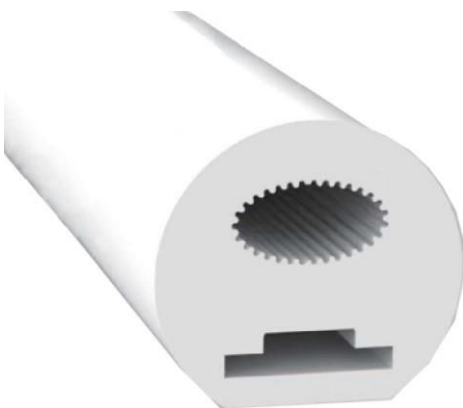

Beam angle 180°

LWTG1313-1

Lighting Direction	Top Lighting
PCB Width(mm)	8
Weight(g/m)	142
Section size(mm)	13*13
Beam angle	180°

LWTG1513-1

Lighting Direction	Top Lighting
PCB Width(mm)	10
Weight(g/m)	143
Section size(mm)	13*15
Beam angle	180°

LWTG13-1

Lighting Direction	Top Lighting
PCB Width(mm)	5
Weight(g/m)	136
Section size(mm)	∅13
Beam angle	270°

End cap with hole

End cap no hole

Plastic clip

LWTG20-1

Lighting Direction	Top Lighting
PCB Width(mm)	10
Weight(g/m)	320
Section size(mm)	∅20
Beam angle	270°

End cap with hole

End cap no hole

Plastic clip

LWTG20-2

Lighting Direction	Top Lighting
PCB Width(mm)	10
Weight(g/m)	241
Section size(mm)	ø20
Beam angle	270°

LWTG13-2

Lighting Direction	360°
PCB Width(mm)	double-sided 4/5
Weight(g/m)	145
Section size(mm)	ø13
Beam angle	360°