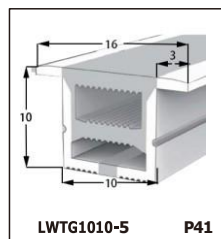

LED SILICONE NEON STRIP

CONTENTS

CONTENTS

CONTENTS

LWTG1105-1

Lighting Direction	Top Lighting
PCB Width(mm)	8
Weight(g/m)	50
Section size(mm)	5*11
Beam angle	120°

End cap with hole End cap no hole Plastic Clip

LWTG1305-1

Lighting Direction	Top Lighting
PCB Width(mm)	10
Weight(g/m)	56
Section size(mm)	5*13
Beam angle	120°

End cap with hole End cap no hole Plastic Clip

LWTG1505-1

Lighting Direction	Top Lighting
PCB Width(mm)	12
Weight(g/m)	61
Section size(mm)	5*15
Beam angle	120°