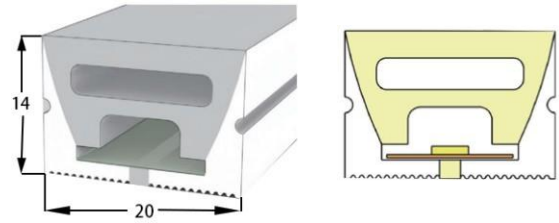

Weight(g/m) 232

Section size(mm) 16*17

Beam angle 120°

Aluminum Profile size

End cap with hole

End cap no hole

Aluminum Clip

Flexible Profile

LWTG2014-1

Lighting Direction Top Lighting

PCB Width(mm) 10/12

Weight(g/m) 255

Section size(mm) 20*14

Beam angle 180°

Aluminum Profile size 

LWTG2014-2

Lighting Direction 3 sidesTop Lighting

PCB Width(mm) 10/12

Weight(g/m) 251

Section size(mm) 20*14

Beam angle 180°

Aluminum Profile size 

LWTG2014-3

Lighting Direction Top Lighting