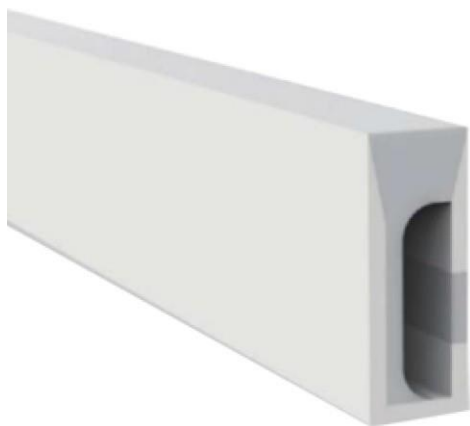

LWTG0408-1

Lighting Direction	Side Lighting
PCB Width(mm)	5
Weight(g/m)	30
Section size(mm)	4*8
Beam angle	120°