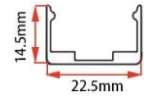

Weight(g/m) 232

Section size(mm) 16*17

Beam angle 120°

Aluminum Profile size

End cap with hole

End cap no hole

Aluminum Clip

Flexible Profile

LWTG2014-1

Lighting Direction Top Lighting

PCB Width(mm) 10/12

Weight(g/m) 255

Section size(mm) 20*14

Beam angle 180°

Aluminum Profile size 

LWTG2014-2

Lighting Direction 3 sidesTop Lighting

PCB Width(mm) 10/12

Weight(g/m) 251

Section size(mm) 20*14

Beam angle 180°

Aluminum Profile size 

LWTG2014-3

Lighting Direction Top Lighting

PCB Width(mm) 10

Weight(g/m) 183

Section size(mm) 20*14

Beam angle 120°

Aluminum Profile size

End cap with hole End cap no hole Aluminum Clip Aluminum Profile Flexible Profile

LWTG2020-1

Lighting Direction Top Lighting