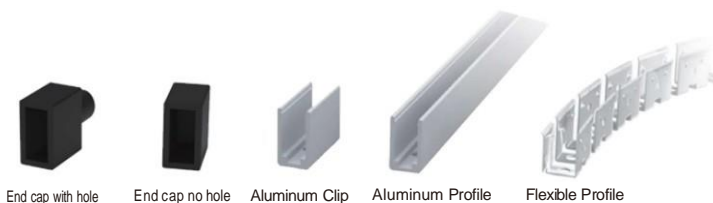

Lighting Direction	Side Lighting
PCB Width(mm)	10
Weight(g/m)	226
Section size(mm)	12*20
Beam angle	120°
Aluminum Profile size