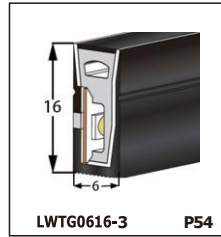

LED SILICONE NEON STRIP

CONTENTS

CONTENTS

CONTENTS

LWTG1105-1

Lighting Direction	Top Lighting
PCB Width(mm)	8
Weight(g/m)	50
Section size(mm)	5*11
Beam angle	120°

End cap with hole End cap no hole Plastic Clip

LWTG1305-1

Lighting Direction	Top Lighting
PCB Width(mm)	10
Weight(g/m)	56
Section size(mm)	5*13
Beam angle	120°

End cap with hole End cap no hole Plastic Clip

LWTG1505-1

Lighting Direction	Top Lighting
PCB Width(mm)	12
Weight(g/m)	61
Section size(mm)	5*15
Beam angle	120°

LWTG0606-1

Lighting Direction	Top Lighting
PCB Width(mm)	3
Weight(g/m)	42
Section size(mm)	6*6
Beam angle	180°

LWTG0808-1

Lighting Direction	Top Lighting
PCB Width(mm)	5
Weight(g/m)	56
Section size(mm)	8*0
Beam angle	120°
Aluminum Profile size	