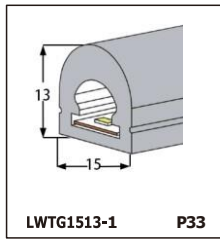

LED SILICONE NEON STRIP

CONTENTS

CONTENTS

CONTENTS

LWTG1105-1

Lighting Direction	Top Lighting
PCB Width(mm)	8
Weight(g/m)	50
Section size(mm)	5*11
Beam angle	120°

End cap with hole End cap no hole Plastic Clip

LWTG1305-1

Lighting Direction	Top Lighting
PCB Width(mm)	10
Weight(g/m)	56
Section size(mm)	5*13
Beam angle	120°

End cap with hole End cap no hole Plastic Clip

LWTG1505-1

Lighting Direction	Top Lighting
PCB Width(mm)	12
Weight(g/m)	61
Section size(mm)	5*15
Beam angle	120°

LWTG0606-1

Lighting Direction	Top Lighting
PCB Width(mm)	3
Weight(g/m)	42
Section size(mm)	6*6
Beam angle	180°

LWTG0808-1

Lighting Direction	Top Lighting
PCB Width(mm)	5
Weight(g/m)	56
Section size(mm)	8*0
Beam angle	120°
Aluminum Profile size	