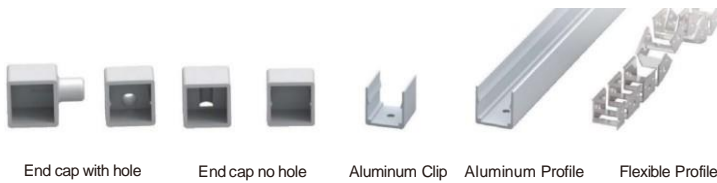

LWTG1212-2

Lighting Direction 3 Sides Top Lighting

PCB Width(mm) 8

Weight(g/m) 125

Section size(mm) 12*12

Beam angle 180°

Aluminum Profile size

LWTG1212-3

Lighting Direction Top Lighting

PCB Width(mm) 8

Weight(g/m) 114

Section size(mm) 12*12

Beam angle 120°

Aluminum Profile size

LWTG1212-4

Lighting Direction	Side Lighting
PCB Width(mm)	5
Weight(g/m)	166
Section size(mm)	12*12
Beam angle	120°
Aluminum Profile size	

LWTG1212-8

Lighting Direction	Side Lighting
PCB Width(mm)	8
Weight(g/m)	135
Section size(mm)	12*12
Beam angle	120°
Aluminum Profile size	

LWTG1215-1

Lighting Direction	Side Lighting
PCB Width(mm)	8
Weight(g/m)	180
Section size(mm)	12*15
Beam angle	120°
Aluminum Profile size	

LWTG1414-2

Lighting Direction	3 sides Top Lighting
PCB Width(mm)	10
Weight(g/m)	147
Section size(mm)	14*14
Beam angle	180°
Aluminum Profile size	

LWTG1414-1

Lighting Direction	Top Lighting
PCB Width(mm)	10
Weight(g/m)	145
Section size(mm)	14*14
Beam angle	120°
Aluminum Profile size	