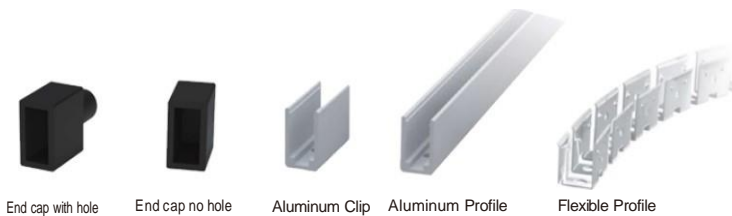

Section size(mm) 6*12

Beam angle 120°

Aluminum Profile size

End cap with hole

End cap no hole

Aluminum Clip

Aluminum Profile

Flexible Profile