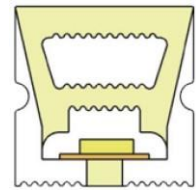

LWTG0606-1

Lighting Direction	Top Lighting
PCB Width(mm)	3
Weight(g/m)	42
Section size(mm)	6*6
Beam angle	180°

LWTG0808-1

Lighting Direction	Top Lighting
PCB Width(mm)	5
Weight(g/m)	56
Section size(mm)	8*0
Beam angle	120°
Aluminum Profile size	

End cap no hole End cap with hole Aluminum Clip

LWTG1010-1

Lighting Direction	Top Lighting
PCB Width(mm)	5/6
Weight(g/m)	112
Section size(mm)	10*10
Beam angle	120°
Aluminum Profile size	

End cap with hole End cap no hole Aluminum Clip Aluminum Profile Flexible Profile

LWTG1010-2

Lighting Direction 3 Sides Top Lighting

PCB Width(mm) 5/6

Weight(g/m) 116

Section size(mm) 10*10

Beam angle 180°

Aluminum Profile size

End cap with hole End cap no hole Aluminum Clip Aluminum Profile Flexible Profile

LWTG1010-3

Lighting Direction Top Lighting

PCB Width(mm) 5

Weight(g/m) 90

Section size(mm) 10*10

Beam angle 120°

Aluminum Profile size

End cap with hole End cap no hole Aluminum Clip Aluminum Profile Flexible Profile