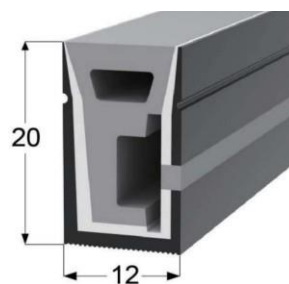

End cap no hole

Aluminum Clip

Aluminum Profile

Flexible Profile

LWTG0616-3

Lighting Direction	Side Lighting
PCB Width(mm)	8
Weight(g/m)	89
Section size(mm)	6*16
Beam angle	120°
Aluminum Profile size	

LWTG1220-3