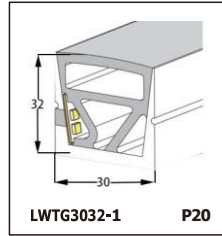

LED SILICONE NEON STRIP

CONTENTS

CONTENTS

CONTENTS

LWTG1105-1

Lighting Direction	Top Lighting
PCB Width(mm)	8
Weight(g/m)	50
Section size(mm)	5*11
Beam angle	120°

End cap with hole End cap no hole Plastic Clip

LWTG1305-1

Lighting Direction	Top Lighting
PCB Width(mm)	10
Weight(g/m)	56
Section size(mm)	5*13
Beam angle	120°

End cap with hole End cap no hole Plastic Clip

LWTG1505-1

Lighting Direction	Top Lighting
PCB Width(mm)	12
Weight(g/m)	61
Section size(mm)	5*15
Beam angle	120°

LWTG0606-1

Lighting Direction	Top Lighting
PCB Width(mm)	3
Weight(g/m)	42
Section size(mm)	6*6
Beam angle	180°

LWTG0808-1

Lighting Direction	Top Lighting
PCB Width(mm)	5
Weight(g/m)	56
Section size(mm)	8*0
Beam angle	120°
Aluminum Profile size	

LWTG1010-2

Lighting Direction 3 Sides Top Lighting

PCB Width(mm) 5/6

Weight(g/m) 116

Section size(mm) 10*10

Beam angle 180°

Aluminum Profile size

End cap with hole End cap no hole Aluminum Clip Aluminum Profile Flexible Profile