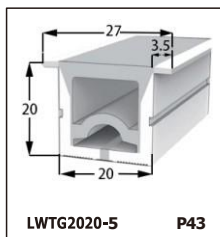

LED SILICONE NEON STRIP

CONTENTS

CONTENTS

CONTENTS

LWTG1105-1

Lighting Direction	Top Lighting
PCB Width(mm)	8
Weight(g/m)	50
Section size(mm)	5*11
Beam angle	120°

End cap with hole End cap no hole Plastic Clip

LWTG1305-1

Lighting Direction	Top Lighting
PCB Width(mm)	10
Weight(g/m)	56
Section size(mm)	5*13
Beam angle	120°

End cap with hole End cap no hole Plastic Clip

LWTG1505-1

Lighting Direction	Top Lighting
PCB Width(mm)	12
Weight(g/m)	61
Section size(mm)	5*15
Beam angle	120°

LWTG0606-1

Lighting Direction	Top Lighting
PCB Width(mm)	3
Weight(g/m)	42
Section size(mm)	6*6
Beam angle	180°

LWTG0808-1

Lighting Direction	Top Lighting
PCB Width(mm)	5
Weight(g/m)	56
Section size(mm)	8*0
Beam angle	120°
Aluminum Profile size	