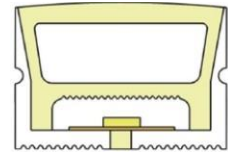

LWTG2014-1

Lighting Direction Top Lighting

PCB Width(mm) 10/12

Weight(g/m) 255

Section size(mm) 20*14

Beam angle 180°

Aluminum Profile size 

LWTG2014-2

Lighting Direction 3 sidesTop Lighting

PCB Width(mm) 10/12

Weight(g/m) 251

Section size(mm) 20*14

Beam angle 180°

Aluminum Profile size 

LWTG2014-3

Lighting Direction Top Lighting

PCB Width(mm) 10

Weight(g/m) 183

Section size(mm) 20*14

Beam angle 120°

Aluminum Profile size

End cap with hole End cap no hole Aluminum Clip Aluminum Profile Flexible Profile

LWTG2020-1

Lighting Direction Top Lighting

PCB Width(mm) 10/12

Weight(g/m) 348

Section size(mm) 20*20

Beam angle 180°

Aluminum Profile size

End cap with hole End cap no hole Aluminum Clip Aluminum Profile Flexible Profile

LWTG2020-2

Lighting Direction 3 sides Top Lighting