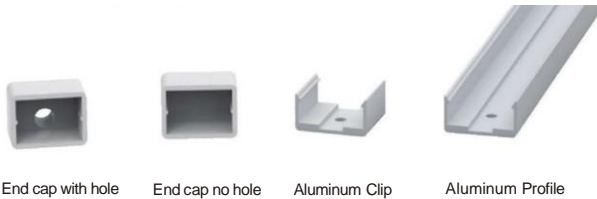

LWTG1414-2

Lighting Direction	3 sides Top Lighting
PCB Width(mm)	10
Weight(g/m)	147
Section size(mm)	14*14
Beam angle	180°
Aluminum Profile size	

LWTG1414-1

Lighting Direction	Top Lighting
PCB Width(mm)	10
Weight(g/m)	145
Section size(mm)	14*14
Beam angle	120°
Aluminum Profile size	

LWTG1414-3

Lighting Direction	Side Lighting
PCB Width(mm)	8
Weight(g/m)	163
Section size(mm)	14*14
Beam angle	120°
Aluminum Profile size	

LWTG1510-1

Lighting Direction Top Lighting

PCB Width(mm) 10

Weight(g/m) 131

Section size(mm) 15*10

Beam angle 120°

Aluminum Profile size 

End cap with hole End cap no hole Aluminum Clip Aluminum Profile

LWTG1515-1

Lighting Direction Top Lighting

PCB Width(mm) 10

Weight(g/m) 170