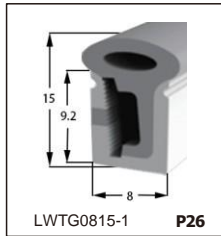

LED SILICONE NEON STRIP

CONTENTS

CONTENTS

CONTENTS

LWTG1105-1

Lighting Direction	Top Lighting
PCB Width(mm)	8
Weight(g/m)	50
Section size(mm)	5*11
Beam angle	120°

End cap with hole End cap no hole Plastic Clip

LWTG1305-1

Lighting Direction	Top Lighting
PCB Width(mm)	10
Weight(g/m)	56
Section size(mm)	5*13
Beam angle	120°

End cap with hole End cap no hole Plastic Clip

LWTG1505-1

Lighting Direction	Top Lighting
PCB Width(mm)	12
Weight(g/m)	61
Section size(mm)	5*15
Beam angle	120°

LWTG0606-1

Lighting Direction	Top Lighting
PCB Width(mm)	3
Weight(g/m)	42
Section size(mm)	6*6
Beam angle	180°

LWTG0808-1

Lighting Direction	Top Lighting
PCB Width(mm)	5
Weight(g/m)	56
Section size(mm)	8*0
Beam angle	120°
Aluminum Profile size	