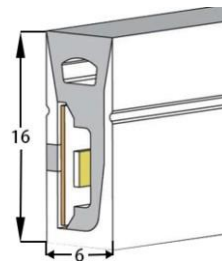

Beam angle 120°

Aluminum Profile size

End cap with hole End cap no hole Aluminum Clip Aluminum Profile Flexible Profile

LWTG0612-1

Lighting Direction Side Lighting

PCB Width(mm) 8

Weight(g/m) 75

Section size(mm) 6*12

Beam angle 120°

Aluminum Profile size

End cap with hole End cap no hole Aluminum Clip Aluminum Profile Flexible Profile

LWTG0613-1

Lighting Direction Side Lighting

PCB Width(mm) 8

Weight(g/m) 79

Section size(mm) 6*13

Beam angle 180°

Aluminum Profile size

LWTG0616-1

Lighting Direction Side Lighting

PCB Width(mm) 8

Weight(g/m) 89

Section size(mm) 6*16

Beam angle 120°

Aluminum Profile size

WTG0616-4

Lighting Direction	Side Lighting
PCB Width(mm)	8
Weight(g/m)	90
Section size(mm)	6*16

End cap with hole

End cap no hole

LWTG0814-1

Lighting Direction	Side Lighting
PCB Width(mm)	8
Weight(g/m)	145
Section size(mm)	8*14
Beam angle	120°
Aluminum Profile size	