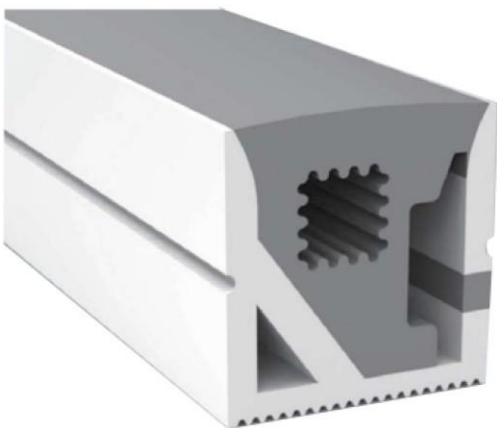

End cap with hole End cap no hole Aluminum Clip Aluminum Profile Flexible Profile

LWTG1616-2

Lighting Direction Top Lighting

PCB Width(mm) 10

Weight(g/m) 192

Section size(mm) 16*16

Beam angle 120°

Aluminum Profile size

End cap with hole End cap no hole Aluminum Clip Aluminum Profile Flexible Profile

LWTG1616-3

Lighting Direction Side Lighting

PCB Width(mm) 10

Weight(g/m) 259

Section size(mm) 16*16

Beam angle 120°

Aluminum Profile size