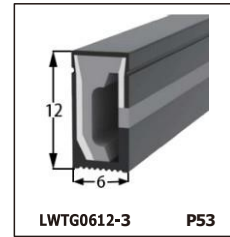

LED SILICONE NEON STRIP

CONTENTS

CONTENTS

CONTENTS

LWTG1105-1

Lighting Direction	Top Lighting
PCB Width(mm)	8
Weight(g/m)	50
Section size(mm)	5*11
Beam angle	120°

End cap with hole End cap no hole Plastic Clip

LWTG1305-1

Lighting Direction	Top Lighting
PCB Width(mm)	10
Weight(g/m)	56
Section size(mm)	5*13
Beam angle	120°

End cap with hole End cap no hole Plastic Clip

LWTG1505-1

Lighting Direction	Top Lighting
PCB Width(mm)	12
Weight(g/m)	61
Section size(mm)	5*15
Beam angle	120°

LWTG0606-1

Lighting Direction	Top Lighting
PCB Width(mm)	3
Weight(g/m)	42
Section size(mm)	6*6
Beam angle	180°

LWTG0808-1

Lighting Direction	Top Lighting
PCB Width(mm)	5
Weight(g/m)	56
Section size(mm)	8*0
Beam angle	120°
Aluminum Profile size	