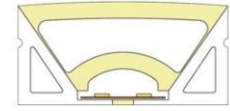

LWTG1305-1

Lighting Direction	Top Lighting
PCB Width(mm)	10
Weight(g/m)	56
Section size(mm)	5*13
Beam angle	120°

End cap with hole End cap no hole Plastic Clip

LWTG1505-1

Lighting Direction	Top Lighting
PCB Width(mm)	12
Weight(g/m)	61
Section size(mm)	5*15
Beam angle	120°

End cap with hole End cap no hole Aluminum Clip Aluminum Profile Flexible Profile

LWTG3032-1

Lighting Direction Side Lighting

PCB Width(mm) 12/15

Weight(g/m) 644

Section size(mm) 30*32

Beam angle 120°

Aluminum Profile size

End cap with hole End cap no hole Aluminum Clip Aluminum Profile

LWTG4025-1

Lighting Direction Top Lighting

PCB Width(mm) 20

Weight(g/m) 657

Section size(mm) 40*25

Beam angle 120°

Aluminum Profile size

End cap with hole End cap no hole Aluminum Clip Aluminum Profile Flexible Profile

LWTG5025-1

Lighting Direction Top Lighting

PCB Width(mm) 20

Weight(g/m) 860

Section size(mm) 50*25

Beam angle 120°

Aluminum Profile size 