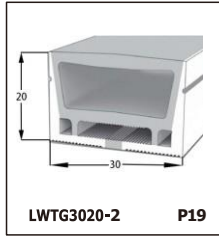

LED SILICONE NEON STRIP

CONTENTS

CONTENTS

CONTENTS

LWTG1105-1

Lighting Direction	Top Lighting
PCB Width(mm)	8
Weight(g/m)	50
Section size(mm)	5*11
Beam angle	120°

End cap with hole End cap no hole Plastic Clip

LWTG1305-1

Lighting Direction	Top Lighting
PCB Width(mm)	10
Weight(g/m)	56
Section size(mm)	5*13
Beam angle	120°

End cap with hole End cap no hole Plastic Clip

LWTG1505-1

Lighting Direction	Top Lighting
PCB Width(mm)	12
Weight(g/m)	61
Section size(mm)	5*15
Beam angle	120°

LWTG0606-1

Lighting Direction	Top Lighting
PCB Width(mm)	3
Weight(g/m)	42
Section size(mm)	6*6
Beam angle	180°

LWTG0808-1

Lighting Direction	Top Lighting
PCB Width(mm)	5
Weight(g/m)	56
Section size(mm)	8*0
Beam angle	120°
Aluminum Profile size	