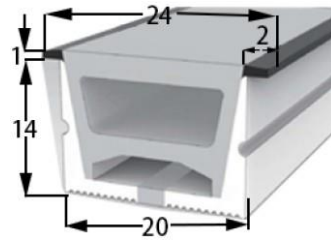

LWTG1010-5

Lighting Direction	Top Lighting
PCB Width(mm)	5
Weight(g/m)	96
Section size(mm)	10*9
Beam angle	120°
Aluminum Profile size	

LWTG1212-5

Lighting Direction	Top Lighting
PCB Width(mm)	8
Weight(g/m)	132
Section size(mm)	12*11
Beam angle	120°
Aluminum Profile size	

Aluminum Clip

Aluminum Profile

Flexible Profile

LWTG1616-5

Lighting Direction	Top Lighting
PCB Width(mm)	10
Weight(g/m)	186
Section size(mm)	16*15
Beam angle	120°
Aluminum Profile size	

Aluminum Clip

Aluminum Profile

Flexible Profile

LWTG2014-4

Lighting Direction Top Lighting

PCB Width(mm) 10

Weight(g/m) 238

Section size(mm) 20*14

Beam angle 120°

Aluminum Profile size