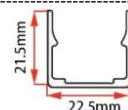

LWTG2014-1

Lighting Direction Top Lighting

PCB Width(mm) 10/12

Weight(g/m) 255

Section size(mm) 20*14

Beam angle 180°

Aluminum Profile size 

LWTG2014-2

Lighting Direction 3 sidesTop Lighting

PCB Width(mm) 10/12

Weight(g/m) 251

Section size(mm) 20*14

Beam angle 180°

Aluminum Profile size 

LWTG2014-3

Lighting Direction Top Lighting

PCB Width(mm) 10

Weight(g/m) 183

Section size(mm) 20*14

Beam angle 120°

Aluminum Profile size

End cap with hole End cap no hole Aluminum Clip Aluminum Profile Flexible Profile

LWTG2020-1

Lighting Direction Top Lighting

PCB Width(mm) 10/12

Weight(g/m) 348

Section size(mm) 20*20

Beam angle 180°

Aluminum Profile size

End cap with hole End cap no hole Aluminum Clip Aluminum Profile Flexible Profile

LWTG2020-2

Lighting Direction 3 sides Top Lighting