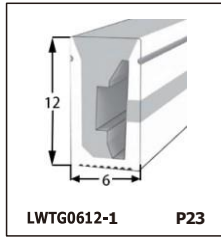

LED SILICONE NEON STRIP

CONTENTS

CONTENTS

CONTENTS

LWTG1105-1

Lighting Direction	Top Lighting
PCB Width(mm)	8
Weight(g/m)	50
Section size(mm)	5*11
Beam angle	120°

End cap with hole End cap no hole Plastic Clip

LWTG1305-1

Lighting Direction	Top Lighting
PCB Width(mm)	10
Weight(g/m)	56
Section size(mm)	5*13
Beam angle	120°

End cap with hole End cap no hole Plastic Clip

LWTG1505-1

Lighting Direction	Top Lighting
PCB Width(mm)	12
Weight(g/m)	61
Section size(mm)	5*15
Beam angle	120°

LWTG0606-1

Lighting Direction	Top Lighting
PCB Width(mm)	3
Weight(g/m)	42
Section size(mm)	6*6
Beam angle	180°

LWTG0808-1

Lighting Direction	Top Lighting
PCB Width(mm)	5
Weight(g/m)	56
Section size(mm)	8*0
Beam angle	120°
Aluminum Profile size	