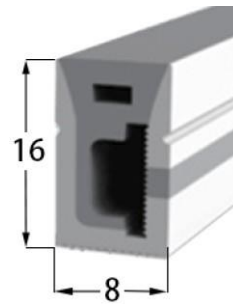

Aluminum Profile size

WTG0616-4

Lighting Direction	Side Lighting
PCB Width(mm)	8
Weight(g/m)	90
Section size(mm)	6*16

End cap with hole

End cap no hole

LWTG0814-1

Lighting Direction	Side Lighting
PCB Width(mm)	8
Weight(g/m)	145
Section size(mm)	8*14
Beam angle	120°
Aluminum Profile size	

End cap with hole

End cap no hole

Aluminum Clip

Aluminum Profile

LWTG0815-1

Lighting Direction Side Lighting

PCB Width(mm) 8

Weight(g/m) 114

Section size(mm) 8*15

Beam angle 180°

Aluminum Profile size

LWTG0816-1

Lighting Direction Side Lighting

PCB Width(mm) 8

Weight(g/m) 112

Section size(mm) 8*16

Beam angle 180°

Aluminum Profile size

LWTG0815-2

Lighting Direction Side Lighting

PCB Width(mm) 8

Weight(g/m) 118

Section size(mm) 8*16

Beam angle 120°