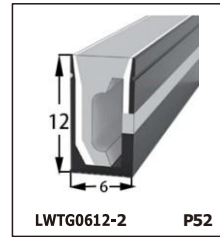

LED SILICONE NEON STRIP

CONTENTS

CONTENTS

CONTENTS

LWTG1105-1

Lighting Direction	Top Lighting
PCB Width(mm)	8
Weight(g/m)	50
Section size(mm)	5*11
Beam angle	120°

End cap with hole End cap no hole Plastic Clip

LWTG1305-1

Lighting Direction	Top Lighting
PCB Width(mm)	10
Weight(g/m)	56
Section size(mm)	5*13
Beam angle	120°

End cap with hole End cap no hole Plastic Clip

LWTG1505-1

Lighting Direction	Top Lighting
PCB Width(mm)	12
Weight(g/m)	61
Section size(mm)	5*15
Beam angle	120°

LWTG0606-1

Lighting Direction	Top Lighting
PCB Width(mm)	3
Weight(g/m)	42
Section size(mm)	6*6
Beam angle	180°

LWTG0808-1

Lighting Direction	Top Lighting
PCB Width(mm)	5
Weight(g/m)	56
Section size(mm)	8*0
Beam angle	120°
Aluminum Profile size	