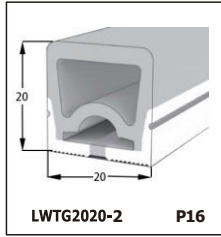

LED SILICONE NEON STRIP

CONTENTS

CONTENTS

CONTENTS

LWTG1105-1

Lighting Direction	Top Lighting
PCB Width(mm)	8
Weight(g/m)	50
Section size(mm)	5*11
Beam angle	120°

End cap with hole End cap no hole Plastic Clip

LWTG1305-1

Lighting Direction	Top Lighting
PCB Width(mm)	10
Weight(g/m)	56
Section size(mm)	5*13
Beam angle	120°

End cap with hole End cap no hole Plastic Clip

LWTG1505-1

Lighting Direction	Top Lighting
PCB Width(mm)	12
Weight(g/m)	61
Section size(mm)	5*15
Beam angle	120°

LWTG0606-1

Lighting Direction	Top Lighting
PCB Width(mm)	3
Weight(g/m)	42
Section size(mm)	6*6
Beam angle	180°

LWTG0808-1

Lighting Direction	Top Lighting
PCB Width(mm)	5
Weight(g/m)	56
Section size(mm)	8*0
Beam angle	120°
Aluminum Profile size	