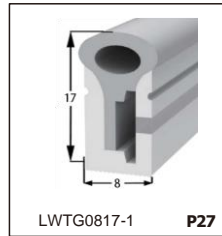

LED SILICONE NEON STRIP

CONTENTS

CONTENTS

CONTENTS

LWTG1105-1

Lighting Direction	Top Lighting
PCB Width(mm)	8
Weight(g/m)	50
Section size(mm)	5*11
Beam angle	120°

End cap with hole End cap no hole Plastic Clip

LWTG1305-1

Lighting Direction	Top Lighting
PCB Width(mm)	10
Weight(g/m)	56
Section size(mm)	5*13
Beam angle	120°

End cap with hole End cap no hole Plastic Clip

LWTG1505-1

Lighting Direction	Top Lighting
PCB Width(mm)	12
Weight(g/m)	61
Section size(mm)	5*15
Beam angle	120°

LWTG0606-1

Lighting Direction	Top Lighting
PCB Width(mm)	3
Weight(g/m)	42
Section size(mm)	6*6
Beam angle	180°

LWTG0808-1

Lighting Direction	Top Lighting
PCB Width(mm)	5
Weight(g/m)	56
Section size(mm)	8*0
Beam angle	120°
Aluminum Profile size	