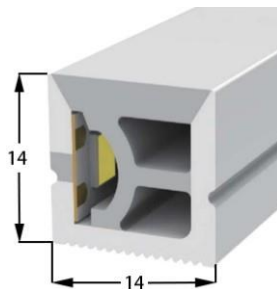

LWTG1212-8

Lighting Direction	Side Lighting
PCB Width(mm)	8
Weight(g/m)	135
Section size(mm)	12*12
Beam angle	120°
Aluminum Profile size	

LWTG1215-1

Lighting Direction	Side Lighting
PCB Width(mm)	8
Weight(g/m)	180
Section size(mm)	12*15
Beam angle	120°
Aluminum Profile size	

LWTG1414-2

Lighting Direction	3 sides Top Lighting
PCB Width(mm)	10
Weight(g/m)	147
Section size(mm)	14*14
Beam angle	180°
Aluminum Profile size	

LWTG1414-1

Lighting Direction	Top Lighting
PCB Width(mm)	10
Weight(g/m)	145
Section size(mm)	14*14
Beam angle	120°
Aluminum Profile size	

LWTG1414-3

Lighting Direction	Side Lighting
PCB Width(mm)	8
Weight(g/m)	163
Section size(mm)	14*14
Beam angle	120°
Aluminum Profile size	

LWTG1510-1

Lighting Direction Top Lighting

PCB Width(mm) 10

Weight(g/m) 131