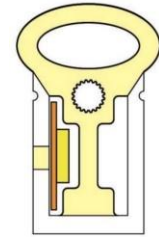

PCB Width(mm) 10

Weight(g/m) 195

Section size(mm) 12*20

Beam angle 120°

Aluminum Profile size

LWTG1225-1

Lighting Direction Side Lighting

PCB Width(mm) 12

Weight(g/m) 335

Section size(mm) 12*25

Beam angle 270°

Aluminum Profile size

LWTG1225-2

Lighting Direction Side Lighting

PCB Width(mm) 10

Weight(g/m) 243

Section size(mm) 12*25

Beam angle 270°

Aluminum Profile size

LWTG1525-1

Lighting Direction 3 sides Top Lighting

PCB Width(mm) 10

Weight(g/m) 320

Section size(mm) 15*25