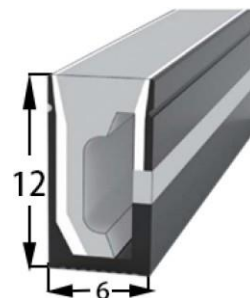

LWTG0612-2

Lighting Direction	Side Lighting
PCB Width(mm)	8
Weight(g/m)	68
Section size(mm)	6*12
Beam angle	120°
Aluminum Profile size