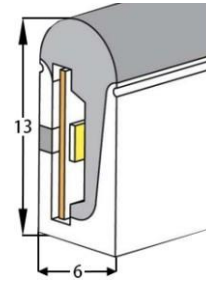

LWTG0408-1

Lighting Direction	Side Lighting
PCB Width(mm)	5
Weight(g/m)	30
Section size(mm)	4*8
Beam angle	120°

LWTG0410-1

Lighting Direction Side Lighting

PCB Width(mm) 5/6

Weight(g/m) 47

Section size(mm) 4*10

Beam angle 120°

Aluminum Profile size

End cap with hole End cap no hole Aluminum Clip Aluminum Profile Flexible Profile

LWTG0612-1

Lighting Direction Side Lighting

PCB Width(mm) 8

Weight(g/m) 75

Section size(mm) 6*12

Beam angle 120°

Aluminum Profile size

End cap with hole End cap no hole Aluminum Clip Aluminum Profile Flexible Profile

LWTG0613-1

Lighting Direction Side Lighting

PCB Width(mm) 8

Weight(g/m) 79

Section size(mm) 6*13

Beam angle 180°

Aluminum Profile size

LWTG0616-1

Lighting Direction Side Lighting

PCB Width(mm) 8

Weight(g/m) 89

Section size(mm) 6*16

Beam angle 120°