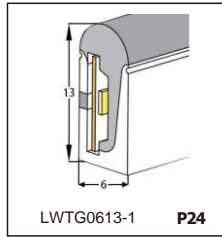

LED SILICONE NEON STRIP

CONTENTS

CONTENTS

CONTENTS

LWTG1105-1

Lighting Direction	Top Lighting
PCB Width(mm)	8
Weight(g/m)	50
Section size(mm)	5*11
Beam angle	120°

End cap with hole End cap no hole Plastic Clip

LWTG1305-1

Lighting Direction	Top Lighting
PCB Width(mm)	10
Weight(g/m)	56
Section size(mm)	5*13
Beam angle	120°

End cap with hole End cap no hole Plastic Clip

LWTG1505-1

Lighting Direction	Top Lighting
PCB Width(mm)	12
Weight(g/m)	61
Section size(mm)	5*15
Beam angle	120°

LWTG0606-1

Lighting Direction	Top Lighting
PCB Width(mm)	3
Weight(g/m)	42
Section size(mm)	6*6
Beam angle	180°

LWTG0808-1

Lighting Direction	Top Lighting
PCB Width(mm)	5
Weight(g/m)	56
Section size(mm)	8*0
Beam angle	120°
Aluminum Profile size	