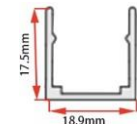

End cap with hole End cap no hole Aluminum Clip Aluminum Profile Flexible Profile

LWTG1616-3

Lighting Direction Side Lighting

PCB Width(mm) 10

Weight(g/m) 259

Section size(mm) 16*16

Beam angle 120°

Aluminum Profile size

End cap with hole End cap no hole Aluminum Clip Aluminum Profile Flexible Profile

LWTG1616-4

Lighting Direction 3 sides Top Lighting

PCB Width(mm) 10

Weight(g/m) 198

Section size(mm) 16*16

Beam angle 180°

Aluminum Profile size

Weight(g/m) 232

Section size(mm) 16*17

Beam angle 120°

Aluminum Profile size

End cap with hole

End cap no hole

Aluminum Clip

Flexible Profile

LWTG2014-1

Lighting Direction Top Lighting

PCB Width(mm) 10/12

Weight(g/m) 255

Section size(mm) 20*14

Beam angle 180°

Aluminum Profile size 

LWTG2014-2