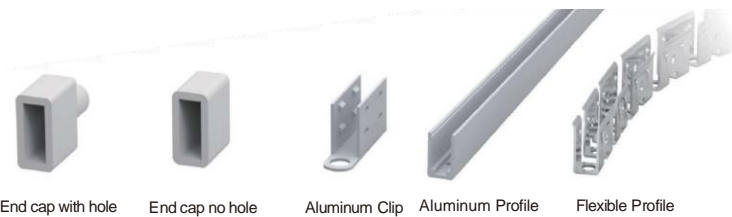

End cap with hole End cap no hole Aluminum Clip Aluminum Profile Flexible Profile

LWTG10030-1

Lighting Direction	Top Lighting
PCB Width(mm)	20X2
Weight(g/m)	1836
Section size(mm)	100*30
Beam angle	120°
Aluminum Profile size	

LWTG0408-1

Lighting Direction	Side Lighting
PCB Width(mm)	5
Weight(g/m)	30
Section size(mm)	4*8
Beam angle	120°

LWTG0410-1

Lighting Direction Side Lighting

PCB Width(mm) 5/6

Weight(g/m) 47

Section size(mm) 4*10

Beam angle 120°

Aluminum Profile size

End cap with hole End cap no hole Aluminum Clip Aluminum Profile Flexible Profile

LWTG0612-1

Lighting Direction Side Lighting

PCB Width(mm) 8

Weight(g/m) 75

Section size(mm) 6*12