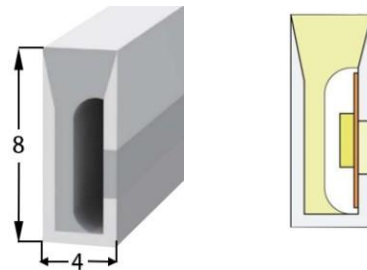

LWTG1010-2

Lighting Direction 3 Sides Top Lighting

PCB Width(mm) 5/6

Weight(g/m) 116

Section size(mm) 10*10

Beam angle 180°

Aluminum Profile size

End cap with hole End cap no hole Aluminum Clip Aluminum Profile Flexible Profile

End cap with hole End cap no hole Aluminum Clip Aluminum Profile Flexible Profile

LWTG7030-1

Lighting Direction Top Lighting

PCB Width(mm) 30

Weight(g/m) 1339

Section size(mm) 70*30

Beam angle 120°

Aluminum Profile size 

End cap with hole End cap no hole Aluminum Clip Aluminum Profile Flexible Profile

LWTG10030-1

Lighting Direction	Top Lighting
PCB Width(mm)	20X2
Weight(g/m)	1836
Section size(mm)	100*30
Beam angle	120°
Aluminum Profile size	

LWTG0408-1

Lighting Direction	Side Lighting
PCB Width(mm)	5
Weight(g/m)	30
Section size(mm)	4*8
Beam angle	120°

LWTG0410-1

Lighting Direction Side Lighting

PCB Width(mm) 5/6

Weight(g/m) 47

Section size(mm) 4*10