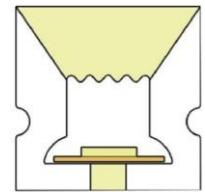

LWTG1305-1

Lighting Direction	Top Lighting
PCB Width(mm)	10
Weight(g/m)	56
Section size(mm)	5*13
Beam angle	120°

End cap with hole End cap no hole Plastic Clip

LWTG1505-1

Lighting Direction	Top Lighting
PCB Width(mm)	12
Weight(g/m)	61
Section size(mm)	5*15
Beam angle	120°

LWTG0606-1

Lighting Direction	Top Lighting
PCB Width(mm)	3
Weight(g/m)	42
Section size(mm)	6*6
Beam angle	180°

LWTG0808-1

Lighting Direction	Top Lighting
PCB Width(mm)	5
Weight(g/m)	56
Section size(mm)	8*0
Beam angle	120°
Aluminum Profile size	

End cap no hole End cap with hole Aluminum Clip

LWTG1010-1

Lighting Direction	Top Lighting
PCB Width(mm)	5/6
Weight(g/m)	112
Section size(mm)	10*10
Beam angle	120°
Aluminum Profile size	

End cap with hole End cap no hole Aluminum Clip Aluminum Profile Flexible Profile

LWTG1010-2

Lighting Direction 3 Sides Top Lighting

PCB Width(mm) 5/6

Weight(g/m) 116

Section size(mm) 10*10

Beam angle 180°

Aluminum Profile size

End cap with hole End cap no hole Aluminum Clip Aluminum Profile Flexible Profile