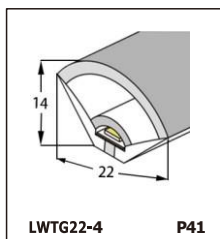

LED SILICONE NEON STRIP

CONTENTS

CONTENTS

CONTENTS

LWTG1105-1

Lighting Direction	Top Lighting
PCB Width(mm)	8
Weight(g/m)	50
Section size(mm)	5*11
Beam angle	120°

End cap with hole End cap no hole Plastic Clip

LWTG1305-1

Lighting Direction	Top Lighting
PCB Width(mm)	10
Weight(g/m)	56
Section size(mm)	5*13
Beam angle	120°

End cap with hole End cap no hole Plastic Clip

LWTG1505-1

Lighting Direction	Top Lighting
PCB Width(mm)	12
Weight(g/m)	61
Section size(mm)	5*15
Beam angle	120°

LWTG0606-1

Lighting Direction	Top Lighting
PCB Width(mm)	3
Weight(g/m)	42
Section size(mm)	6*6
Beam angle	180°

LWTG0808-1

Lighting Direction	Top Lighting
PCB Width(mm)	5
Weight(g/m)	56
Section size(mm)	8*0
Beam angle	120°
Aluminum Profile size	

End cap no hole End cap with hole Aluminum Clip

LWTG1010-1

Lighting Direction	Top Lighting
PCB Width(mm)	5/6
Weight(g/m)	112
Section size(mm)	10*10
Beam angle	120°
Aluminum Profile size	

End cap with hole End cap no hole Aluminum Clip Aluminum Profile Flexible Profile