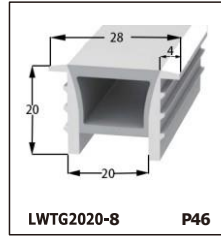

LED SILICONE NEON STRIP

CONTENTS

CONTENTS

CONTENTS

LWTG1105-1

Lighting Direction	Top Lighting
PCB Width(mm)	8
Weight(g/m)	50
Section size(mm)	5*11
Beam angle	120°

End cap with hole End cap no hole Plastic Clip

LWTG1305-1

Lighting Direction	Top Lighting
PCB Width(mm)	10
Weight(g/m)	56
Section size(mm)	5*13
Beam angle	120°

End cap with hole End cap no hole Plastic Clip

LWTG1505-1

Lighting Direction	Top Lighting
PCB Width(mm)	12
Weight(g/m)	61
Section size(mm)	5*15
Beam angle	120°

LWTG0606-1

Lighting Direction	Top Lighting
PCB Width(mm)	3
Weight(g/m)	42
Section size(mm)	6*6
Beam angle	180°

LWTG0808-1

Lighting Direction	Top Lighting
PCB Width(mm)	5
Weight(g/m)	56
Section size(mm)	8*0
Beam angle	120°
Aluminum Profile size	