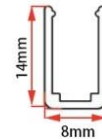

LWTG0408-1

Lighting Direction	Side Lighting
PCB Width(mm)	5
Weight(g/m)	30
Section size(mm)	4*8
Beam angle	120°

LWTG0410-1

Lighting Direction Side Lighting

PCB Width(mm) 5/6

Weight(g/m) 47

Section size(mm) 4*10

Beam angle 120°

Aluminum Profile size

End cap with hole End cap no hole Aluminum Clip Aluminum Profile Flexible Profile

LWTG0613-1

Lighting Direction Side Lighting

PCB Width(mm) 8

Weight(g/m) 79

Section size(mm) 6*13

Beam angle 180°

Aluminum Profile size

LWTG0616-1

Lighting Direction Side Lighting

PCB Width(mm) 8

Weight(g/m) 89

Section size(mm) 6*16

Beam angle 120°

Aluminum Profile size

WTG0616-4

Lighting Direction	Side Lighting
PCB Width(mm)	8
Weight(g/m)	90
Section size(mm)	6*16

End cap with hole

End cap no hole

LWTG0814-1

Lighting Direction	Side Lighting
PCB Width(mm)	8
Weight(g/m)	145
Section size(mm)	8*14
Beam angle	120°
Aluminum Profile size	