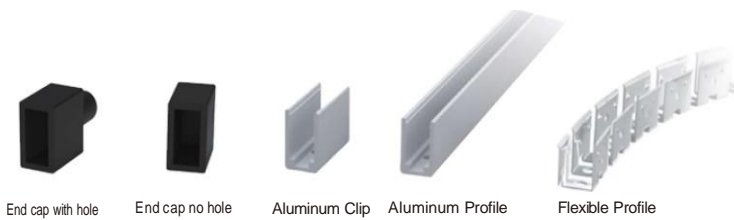

End cap no hole

Aluminum Clip

Aluminum Profile

Flexible Profile

LWTG0616-3

Lighting Direction	Side Lighting
PCB Width(mm)	8
Weight(g/m)	89
Section size(mm)	6*16
Beam angle	120°
Aluminum Profile size	

LWTG1220-3