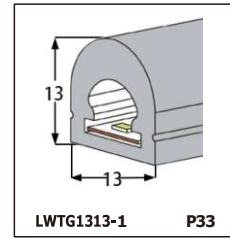

LED SILICONE NEON STRIP

CONTENTS

CONTENTS

CONTENTS

LWTG1105-1

Lighting Direction	Top Lighting
PCB Width(mm)	8
Weight(g/m)	50
Section size(mm)	5*11
Beam angle	120°

End cap with hole End cap no hole Plastic Clip

LWTG1305-1

Lighting Direction	Top Lighting
PCB Width(mm)	10
Weight(g/m)	56
Section size(mm)	5*13
Beam angle	120°

End cap with hole End cap no hole Plastic Clip

LWTG1505-1

Lighting Direction	Top Lighting
PCB Width(mm)	12
Weight(g/m)	61
Section size(mm)	5*15
Beam angle	120°

LWTG0606-1

Lighting Direction	Top Lighting
PCB Width(mm)	3
Weight(g/m)	42
Section size(mm)	6*6
Beam angle	180°

LWTG0808-1

Lighting Direction	Top Lighting
PCB Width(mm)	5
Weight(g/m)	56
Section size(mm)	8*0
Beam angle	120°
Aluminum Profile size	