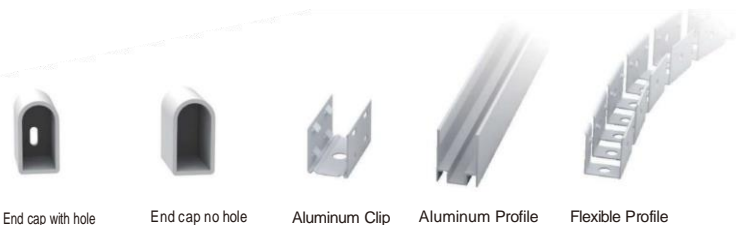

Lighting Direction   Side Lighting

PCB Width(mm)   8

Weight(g/m)   112

Section size(mm)   8*16

Beam angle   180°

Aluminum Profile size