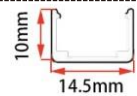

LWTG1010-3

Lighting Direction Top Lighting

PCB Width(mm) 5

Weight(g/m) 90

Section size(mm) 10*10

Beam angle 120°

Aluminum Profile size

End cap with hole End cap no hole Aluminum Clip Aluminum Profile Flexible Profile

LWTG1010-4

Lighting Direction	Side Lighting
PCB Width(mm)	6
Weight(g/m)	84
Section size(mm)	10*10
Beam angle	120°
Aluminum Profile size	

LWTG1212-1

Lighting Direction	Top Lighting
PCB Width(mm)	8
Weight(g/m)	138
Section size(mm)	12*12
Beam angle	120°
Aluminum Profile size	

LWTG1212-2

Lighting Direction 3 Sides Top Lighting

PCB Width(mm) 8

Weight(g/m) 125

Section size(mm) 12*12

Beam angle 180°

Aluminum Profile size

LWTG1212-3

Lighting Direction Top Lighting

PCB Width(mm) 8

Weight(g/m) 114

Section size(mm) 12*12

Beam angle 120°

Aluminum Profile size

LWTG1212-4

Lighting Direction	Side Lighting
PCB Width(mm)	5
Weight(g/m)	166
Section size(mm)	12*12
Beam angle	120°
Aluminum Profile size	