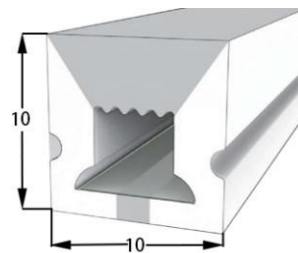

LWTG1305-1

Lighting Direction	Top Lighting
PCB Width(mm)	10
Weight(g/m)	56
Section size(mm)	5*13
Beam angle	120°

End cap with hole End cap no hole Plastic Clip

LWTG1505-1

Lighting Direction	Top Lighting
PCB Width(mm)	12
Weight(g/m)	61
Section size(mm)	5*15
Beam angle	120°

LWTG0606-1

Lighting Direction	Top Lighting
PCB Width(mm)	3
Weight(g/m)	42
Section size(mm)	6*6
Beam angle	180°

LWTG0808-1

Lighting Direction	Top Lighting
PCB Width(mm)	5
Weight(g/m)	56
Section size(mm)	8*0
Beam angle	120°
Aluminum Profile size	

End cap no hole End cap with hole Aluminum Clip

LWTG1010-1

Lighting Direction	Top Lighting
PCB Width(mm)	5/6
Weight(g/m)	112
Section size(mm)	10*10
Beam angle	120°
Aluminum Profile size	

End cap with hole End cap no hole Aluminum Clip Aluminum Profile Flexible Profile

LWTG1010-2

Lighting Direction 3 Sides Top Lighting

PCB Width(mm) 5/6

Weight(g/m) 116

Section size(mm) 10*10

Beam angle 180°

Aluminum Profile size

End cap with hole End cap no hole Aluminum Clip Aluminum Profile Flexible Profile