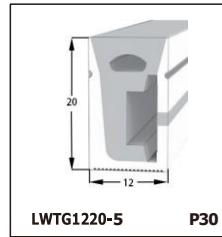

LED SILICONE NEON STRIP

CONTENTS

CONTENTS

CONTENTS

LWTG1105-1

Lighting Direction	Top Lighting
PCB Width(mm)	8
Weight(g/m)	50
Section size(mm)	5*11
Beam angle	120°

End cap with hole End cap no hole Plastic Clip

LWTG1305-1

Lighting Direction	Top Lighting
PCB Width(mm)	10
Weight(g/m)	56
Section size(mm)	5*13
Beam angle	120°

End cap with hole End cap no hole Plastic Clip

LWTG1505-1

Lighting Direction	Top Lighting
PCB Width(mm)	12
Weight(g/m)	61
Section size(mm)	5*15
Beam angle	120°

LWTG0606-1

Lighting Direction	Top Lighting
PCB Width(mm)	3
Weight(g/m)	42
Section size(mm)	6*6
Beam angle	180°

LWTG0808-1

Lighting Direction	Top Lighting
PCB Width(mm)	5
Weight(g/m)	56
Section size(mm)	8*0
Beam angle	120°
Aluminum Profile size	

LWTG1010-2

Lighting Direction 3 Sides Top Lighting

PCB Width(mm) 5/6

Weight(g/m) 116

Section size(mm) 10*10

Beam angle 180°

Aluminum Profile size

End cap with hole End cap no hole Aluminum Clip Aluminum Profile Flexible Profile