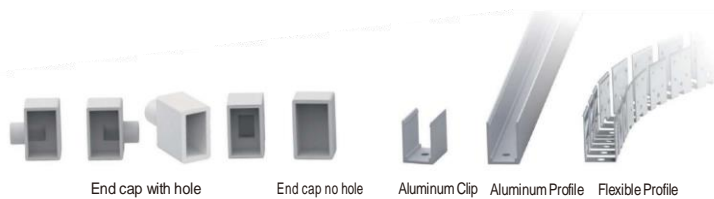

LWTG1220-1

Lighting Direction Side Lighting

PCB Width(mm) 10

Weight(g/m) 248

Section size(mm) 12*20

Beam angle 120°

Aluminum Profile size

LWTG1220-5