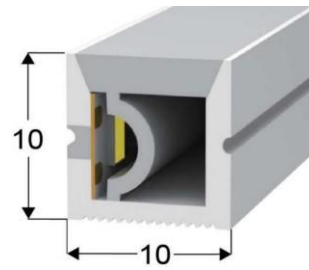

LWTG0606-1

Lighting Direction	Top Lighting
PCB Width(mm)	3
Weight(g/m)	42
Section size(mm)	6*6
Beam angle	180°

LWTG0808-1

Lighting Direction	Top Lighting
PCB Width(mm)	5
Weight(g/m)	56
Section size(mm)	8*0
Beam angle	120°
Aluminum Profile size	

LWTG1010-2

Lighting Direction 3 Sides Top Lighting

PCB Width(mm) 5/6

Weight(g/m) 116

Section size(mm) 10*10

Beam angle 180°

Aluminum Profile size

End cap with hole End cap no hole Aluminum Clip Aluminum Profile Flexible Profile

LWTG1010-3

Lighting Direction Top Lighting

PCB Width(mm) 5

Weight(g/m) 90

Section size(mm) 10*10

Beam angle 120°

Aluminum Profile size

End cap with hole End cap no hole Aluminum Clip Aluminum Profile Flexible Profile

LWTG1010-4

Lighting Direction	Side Lighting
PCB Width(mm)	6
Weight(g/m)	84
Section size(mm)	10*10
Beam angle	120°
Aluminum Profile size	

LWTG1212-1

Lighting Direction	Top Lighting
PCB Width(mm)	8
Weight(g/m)	138
Section size(mm)	12*12
Beam angle	120°
Aluminum Profile size	