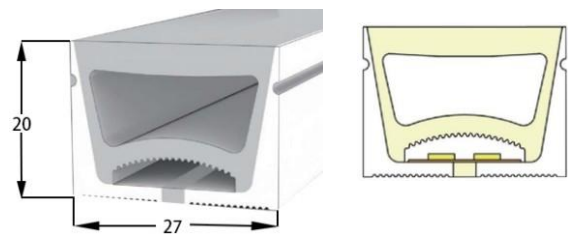

PCB Width(mm) 10/12

Weight(g/m) 271

Section size(mm) 20*20

Beam angle 180°

Aluminum Profile size

End cap with hole End cap no hole Aluminum Clip Aluminum Profile Flexible Profile

LWTG2020-4

Lighting Direction Top/Side Lighting

PCB Width(mm) Top View 8/Side View 10

Weight(g/m) 297

Section size(mm) 20*20

Beam angle 120°

Aluminum Profile size 

LWTG2010-1

Lighting Direction Top Lighting

PCB Width(mm) 10/12

Weight(g/m) 180

Section size(mm) 20*10

Beam angle 120°

Aluminum Profile size 

LWTG2517-1

Lighting Direction	Top Lighting
PCB Width(mm)	15
Weight(g/m)	362
Section size(mm)	25*17
Beam angle	120°
Aluminum Profile size	

LWTG2720-1

Lighting Direction	Top Lighting
PCB Width(mm)	15
Weight(g/m)	400
Section size(mm)	27*20
Beam angle	120°
Aluminum Profile size	

LWTG3020-1

Lighting Direction	Top Lighting
PCB Width(mm)	15
Weight(g/m)	476
Section size(mm)	30*20
Beam angle	120°
Aluminum Profile size	