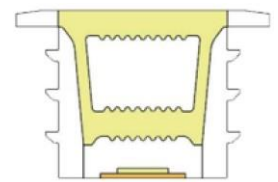

Weight(g/m) 94

Section size(mm) 10*9

Beam angle 120°

Aluminum Profile size

Aluminum Clip

Aluminum Profile

Flexible Profile

LWTG1212-7

Lighting Direction Top Lighting

PCB Width(mm) 8

Weight(g/m) 124

Section size(mm) 12*11

Beam angle 120°

Aluminum Profile size

Aluminum Clip

Aluminum Profile