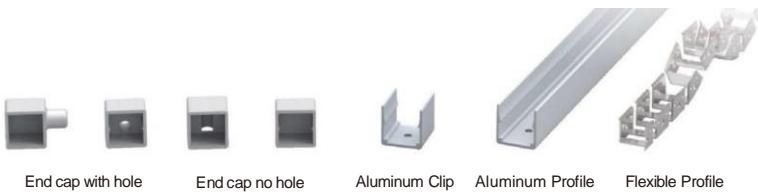

LWTG1010-3

Lighting Direction Top Lighting

PCB Width(mm) 5

Weight(g/m) 90

Section size(mm) 10*10

Beam angle 120°

Aluminum Profile size

End cap with hole End cap no hole Aluminum Clip Aluminum Profile Flexible Profile

LWTG1010-4

Lighting Direction	Side Lighting
PCB Width(mm)	6
Weight(g/m)	84
Section size(mm)	10*10
Beam angle	120°
Aluminum Profile size	

LWTG1212-1

Lighting Direction	Top Lighting
PCB Width(mm)	8
Weight(g/m)	138
Section size(mm)	12*12
Beam angle	120°
Aluminum Profile size	

LWTG1212-2

Lighting Direction 3 Sides Top Lighting

PCB Width(mm) 8

Weight(g/m) 125

Section size(mm) 12*12

Beam angle 180°

Aluminum Profile size

LWTG1212-3

Lighting Direction Top Lighting

PCB Width(mm) 8

Weight(g/m) 114

Section size(mm) 12*12

Beam angle 120°

Aluminum Profile size

LWTG1212-4

Lighting Direction	Side Lighting
PCB Width(mm)	5
Weight(g/m)	166
Section size(mm)	12*12
Beam angle	120°
Aluminum Profile size	