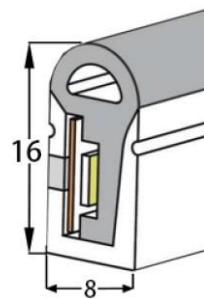

Beam angle 180°

Aluminum Profile size

LWTG0616-1

Lighting Direction Side Lighting

PCB Width(mm) 8

Weight(g/m) 89

Section size(mm) 6*16

Beam angle 120°

Aluminum Profile size

WTG0616-4

Lighting Direction	Side Lighting
PCB Width(mm)	8
Weight(g/m)	90
Section size(mm)	6*16

End cap with hole

End cap no hole

LWTG0814-1

Lighting Direction	Side Lighting
PCB Width(mm)	8
Weight(g/m)	145
Section size(mm)	8*14
Beam angle	120°
Aluminum Profile size	

End cap with hole

End cap no hole

Aluminum Clip

Aluminum Profile

LWTG0815-1

Lighting Direction Side Lighting

PCB Width(mm) 8

Weight(g/m) 114

Section size(mm) 8*15

Beam angle 180°

Aluminum Profile size

LWTG0816-1

Lighting Direction Side Lighting

PCB Width(mm) 8

Weight(g/m) 112

Section size(mm) 8*16