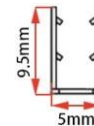

End cap with hole End cap no hole Aluminum Clip Aluminum Profile Flexible Profile

LWTG10030-1

Lighting Direction	Top Lighting
PCB Width(mm)	20X2
Weight(g/m)	1836
Section size(mm)	100*30
Beam angle	120°
Aluminum Profile size	

LWTG0408-1

Lighting Direction	Side Lighting
PCB Width(mm)	5
Weight(g/m)	30
Section size(mm)	4*8
Beam angle	120°

LWTG0410-1

Lighting Direction Side Lighting

PCB Width(mm) 5/6

Weight(g/m) 47

Section size(mm) 4*10

Beam angle 120°

Aluminum Profile size

End cap with hole End cap no hole Aluminum Clip Aluminum Profile Flexible Profile

LWTG0612-1

Lighting Direction Side Lighting

PCB Width(mm) 8

Weight(g/m) 75

Section size(mm) 6*12