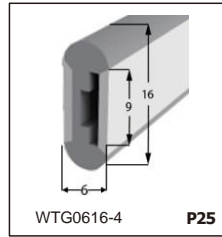

LED SILICONE NEON STRIP

CONTENTS

CONTENTS

CONTENTS

LWTG1105-1

Lighting Direction	Top Lighting
PCB Width(mm)	8
Weight(g/m)	50
Section size(mm)	5*11
Beam angle	120°

End cap with hole End cap no hole Plastic Clip

LWTG1305-1

Lighting Direction	Top Lighting
PCB Width(mm)	10
Weight(g/m)	56
Section size(mm)	5*13
Beam angle	120°

End cap with hole End cap no hole Plastic Clip

LWTG1505-1

Lighting Direction	Top Lighting
PCB Width(mm)	12
Weight(g/m)	61
Section size(mm)	5*15
Beam angle	120°

LWTG0606-1

Lighting Direction	Top Lighting
PCB Width(mm)	3
Weight(g/m)	42
Section size(mm)	6*6
Beam angle	180°

LWTG0808-1

Lighting Direction	Top Lighting
PCB Width(mm)	5
Weight(g/m)	56
Section size(mm)	8*0
Beam angle	120°
Aluminum Profile size	