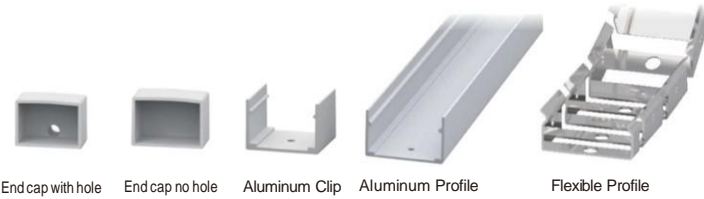

End cap with hole End cap no hole Aluminum Clip Aluminum Profile Flexible Profile

LWTG5025-1

Lighting Direction Top Lighting

PCB Width(mm) 20

Weight(g/m) 860

Section size(mm) 50*25

Beam angle 120°

Aluminum Profile size 

End cap with hole End cap no hole Aluminum Clip Aluminum Profile Flexible Profile

LWTG7030-1

Lighting Direction Top Lighting

PCB Width(mm) 30

Weight(g/m) 1339

Section size(mm) 70*30

Beam angle 120°

Aluminum Profile size 