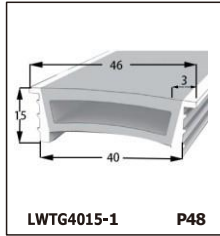

LED SILICONE NEON STRIP

CONTENTS

CONTENTS

CONTENTS

LWTG1105-1

Lighting Direction	Top Lighting
PCB Width(mm)	8
Weight(g/m)	50
Section size(mm)	5*11
Beam angle	120°

End cap with hole End cap no hole Plastic Clip

LWTG1305-1

Lighting Direction	Top Lighting
PCB Width(mm)	10
Weight(g/m)	56
Section size(mm)	5*13
Beam angle	120°

End cap with hole End cap no hole Plastic Clip

LWTG1505-1

Lighting Direction	Top Lighting
PCB Width(mm)	12
Weight(g/m)	61
Section size(mm)	5*15
Beam angle	120°

LWTG0606-1

Lighting Direction	Top Lighting
PCB Width(mm)	3
Weight(g/m)	42
Section size(mm)	6*6
Beam angle	180°

LWTG0808-1

Lighting Direction	Top Lighting
PCB Width(mm)	5
Weight(g/m)	56
Section size(mm)	8*0
Beam angle	120°
Aluminum Profile size	