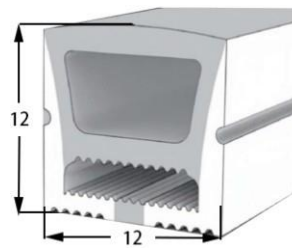

LWTG1010-3

Lighting Direction Top Lighting

PCB Width(mm) 5

Weight(g/m) 90

Section size(mm) 10*10

Beam angle 120°

Aluminum Profile size

End cap with hole End cap no hole Aluminum Clip Aluminum Profile Flexible Profile

LWTG1010-4

Lighting Direction	Side Lighting
PCB Width(mm)	6
Weight(g/m)	84
Section size(mm)	10*10
Beam angle	120°
Aluminum Profile size	

LWTG1212-1

Lighting Direction	Top Lighting
PCB Width(mm)	8
Weight(g/m)	138
Section size(mm)	12*12
Beam angle	120°
Aluminum Profile size	

LWTG1212-2

Lighting Direction 3 Sides Top Lighting

PCB Width(mm) 8

Weight(g/m) 125

Section size(mm) 12*12

Beam angle 180°

Aluminum Profile size

LWTG1212-3

Lighting Direction Top Lighting

PCB Width(mm) 8

Weight(g/m) 114

Section size(mm) 12*12

Beam angle 120°

Aluminum Profile size

LWTG1212-4

Lighting Direction	Side Lighting
PCB Width(mm)	5
Weight(g/m)	166
Section size(mm)	12*12
Beam angle	120°
Aluminum Profile size	