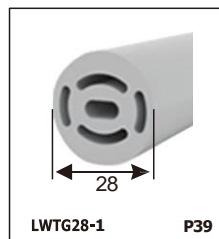

LED SILICONE NEON STRIP

CONTENTS

CONTENTS

CONTENTS

LWTG1105-1

Lighting Direction	Top Lighting
PCB Width(mm)	8
Weight(g/m)	50
Section size(mm)	5*11
Beam angle	120°

End cap with hole End cap no hole Plastic Clip

LWTG1305-1

Lighting Direction	Top Lighting
PCB Width(mm)	10
Weight(g/m)	56
Section size(mm)	5*13
Beam angle	120°

End cap with hole End cap no hole Plastic Clip

LWTG1505-1

Lighting Direction	Top Lighting
PCB Width(mm)	12
Weight(g/m)	61
Section size(mm)	5*15
Beam angle	120°

LWTG0606-1

Lighting Direction	Top Lighting
PCB Width(mm)	3
Weight(g/m)	42
Section size(mm)	6*6
Beam angle	180°

LWTG0808-1

Lighting Direction	Top Lighting
PCB Width(mm)	5
Weight(g/m)	56
Section size(mm)	8*0
Beam angle	120°
Aluminum Profile size	