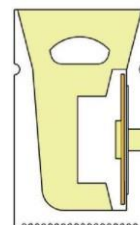

LWTG1023-1

Lighting Direction	Side Lighting
PCB Width(mm)	10
Weight(g/m)	272
Section size(mm)	10*23
Beam angle	270°
Aluminum Profile size	

LWTG1023-2

Lighting Direction	Side Lighting
PCB Width(mm)	10
Weight(g/m)	196
Section size(mm)	10*23
Beam angle	270°
Aluminum Profile size	

LWTG1220-1

Lighting Direction Side Lighting

PCB Width(mm) 10

Weight(g/m) 248

Section size(mm) 12*20

Beam angle 120°

Aluminum Profile size

LWTG1220-5

Lighting Direction Side Lighting

PCB Width(mm) 12

Weight(g/m) 248

Section size(mm) 12*20

Beam angle 120°

Aluminum Profile size

LWTG1220-2

Lighting Direction Side Lighting