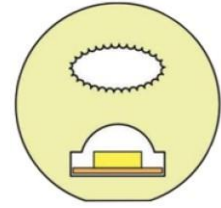

Section size(mm) 12*25

Beam angle 270°

Aluminum Profile size

LWTG1525-1

Lighting Direction 3 sides Top Lighting

PCB Width(mm) 10

Weight(g/m) 320

Section size(mm) 15*25

Beam angle 180°

LWTG1313-1

Lighting Direction	Top Lighting
PCB Width(mm)	8
Weight(g/m)	142
Section size(mm)	13*13
Beam angle	180°

LWTG1513-1

Lighting Direction	Top Lighting
PCB Width(mm)	10
Weight(g/m)	143
Section size(mm)	13*15
Beam angle	180°

LWTG13-1

Lighting Direction	Top Lighting
PCB Width(mm)	5
Weight(g/m)	136
Section size(mm)	∅13
Beam angle	270°

End cap with hole

End cap no hole

Plastic clip

LWTG20-1

Lighting Direction	Top Lighting
PCB Width(mm)	10
Weight(g/m)	320
Section size(mm)	∅20
Beam angle	270°