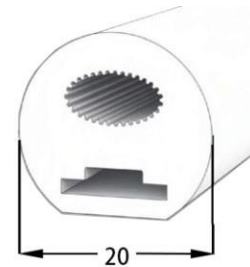

Section size(mm) 12*25

Beam angle 270°

Aluminum Profile size

LWTG1525-1

Lighting Direction 3 sides Top Lighting

PCB Width(mm) 10

Weight(g/m) 320

Section size(mm) 15*25

Beam angle 180°

LWTG1313-1

Lighting Direction	Top Lighting
PCB Width(mm)	8
Weight(g/m)	142
Section size(mm)	13*13
Beam angle	180°

LWTG1513-1

Lighting Direction	Top Lighting
PCB Width(mm)	10
Weight(g/m)	143
Section size(mm)	13*15
Beam angle	180°

LWTG13-1

Lighting Direction	Top Lighting
PCB Width(mm)	5
Weight(g/m)	136
Section size(mm)	∅13
Beam angle	270°

End cap with hole

End cap no hole

Plastic clip

LWTG20-1

Lighting Direction	Top Lighting
PCB Width(mm)	10
Weight(g/m)	320
Section size(mm)	∅20
Beam angle	270°

End cap with hole

End cap no hole

Plastic clip

LWTG20-2

Lighting Direction	Top Lighting
PCB Width(mm)	10
Weight(g/m)	241
Section size(mm)	ø20
Beam angle	270°

LWTG13-2

Lighting Direction	360°
PCB Width(mm)	double-sided 4/5
Weight(g/m)	145
Section size(mm)	ø13
Beam angle	360°