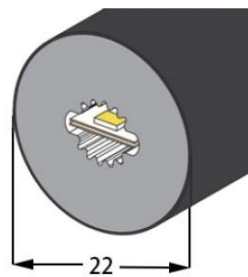

LWTG22-3

Lighting Direction   360°

PCB Width(mm)   double-sided 8

Weight(g/m)   397

Section size(mm)   ø22

Beam angle   360°