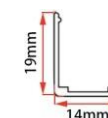

LWTG1023-1

Lighting Direction	Side Lighting
PCB Width(mm)	10
Weight(g/m)	272
Section size(mm)	10*23
Beam angle	270°
Aluminum Profile size	

LWTG1023-2

Lighting Direction	Side Lighting
PCB Width(mm)	10
Weight(g/m)	196
Section size(mm)	10*23
Beam angle	270°
Aluminum Profile size	

LWTG1220-1

Lighting Direction Side Lighting

PCB Width(mm) 10

Weight(g/m) 248

Section size(mm) 12*20

Beam angle 120°

Aluminum Profile size

LWTG1220-5

Lighting Direction Side Lighting

PCB Width(mm) 12

Weight(g/m) 248

Section size(mm) 12*20

Beam angle 120°

Aluminum Profile size

LWTG1220-2

Lighting Direction Side Lighting

PCB Width(mm) 10

Weight(g/m) 195

Section size(mm) 12*20

Beam angle 120°

Aluminum Profile size

LWTG1225-1

Lighting Direction Side Lighting

PCB Width(mm) 12