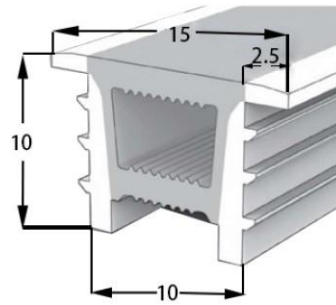

Beam angle 120°

Aluminum Profile size

Aluminum Clip

Aluminum Profile

Flexible Profile

LWTG1010-7

Lighting Direction Top Lighting

PCB Width(mm) 5

Weight(g/m) 94

Section size(mm) 10*9

Beam angle 120°

Aluminum Profile size

Aluminum Clip

Aluminum Profile

Flexible Profile

LWTG1212-7