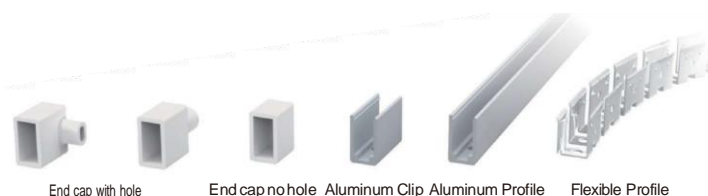

Beam angle 120°

Aluminum Profile size

End cap with hole End cap no hole Aluminum Clip Aluminum Profile Flexible Profile

LWTG0613-1

Lighting Direction Side Lighting

PCB Width(mm) 8

Weight(g/m) 79

Section size(mm) 6*13

Beam angle 180°

Aluminum Profile size

LWTG0616-1

Lighting Direction Side Lighting

PCB Width(mm) 8

Weight(g/m) 89

Section size(mm) 6*16

Beam angle 120°

Aluminum Profile size

WTG0616-4

Lighting Direction	Side Lighting
PCB Width(mm)	8
Weight(g/m)	90
Section size(mm)	6*16

End cap with hole

End cap no hole

LWTG0814-1

Lighting Direction	Side Lighting
PCB Width(mm)	8
Weight(g/m)	145
Section size(mm)	8*14
Beam angle	120°
Aluminum Profile size	