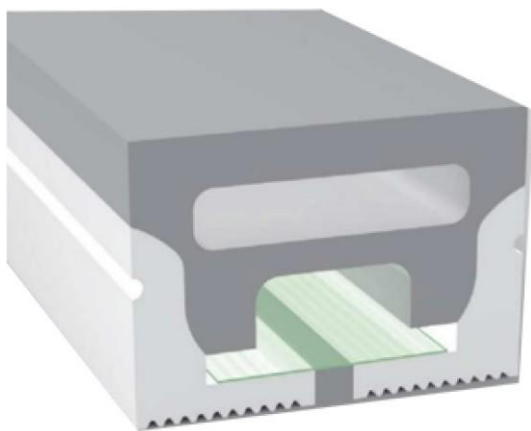

LWTG2014-1

Lighting Direction Top Lighting

PCB Width(mm) 10/12

Weight(g/m) 255

Section size(mm) 20*14

Beam angle 180°

Aluminum Profile size 

LWTG2014-2