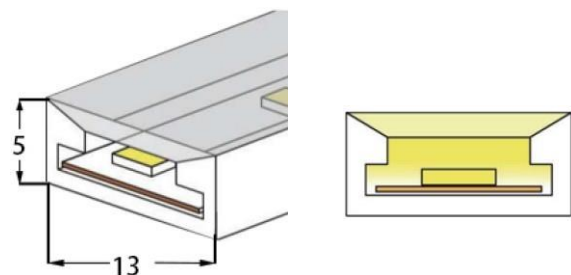

LED SILICONE NEON STRIP

CONTENTS

CONTENTS

CONTENTS

LWTG1105-1

Lighting Direction	Top Lighting
PCB Width(mm)	8
Weight(g/m)	50
Section size(mm)	5*11
Beam angle	120°

End cap with hole End cap no hole Plastic Clip

LWTG1305-1

Lighting Direction	Top Lighting
PCB Width(mm)	10
Weight(g/m)	56
Section size(mm)	5*13
Beam angle	120°

End cap with hole End cap no hole Plastic Clip

LWTG1505-1

Lighting Direction	Top Lighting
PCB Width(mm)	12
Weight(g/m)	61
Section size(mm)	5*15
Beam angle	120°

LWTG0606-1

Lighting Direction	Top Lighting
PCB Width(mm)	3
Weight(g/m)	42
Section size(mm)	6*6
Beam angle	180°

LWTG0808-1

Lighting Direction	Top Lighting
PCB Width(mm)	5
Weight(g/m)	56
Section size(mm)	8*0
Beam angle	120°
Aluminum Profile size	