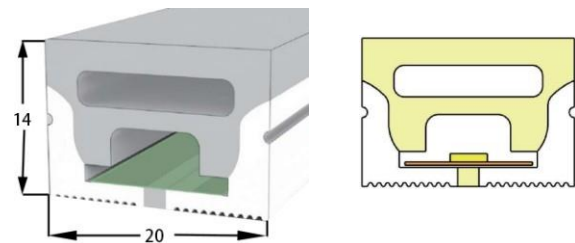

Weight(g/m) 232

Section size(mm) 16*17

Beam angle 120°

Aluminum Profile size

End cap with hole

End cap no hole

Aluminum Clip

Flexible Profile

LWTG2014-1

Lighting Direction Top Lighting

PCB Width(mm) 10/12

Weight(g/m) 255

Section size(mm) 20*14

Beam angle 180°

Aluminum Profile size 

LWTG2014-2

Lighting Direction 3 sidesTop Lighting

PCB Width(mm) 10/12

Weight(g/m) 251

Section size(mm) 20*14

Beam angle 180°

Aluminum Profile size 

LWTG2014-3

Lighting Direction Top Lighting

PCB Width(mm) 10

Weight(g/m) 183

Section size(mm) 20*14

Beam angle 120°

Aluminum Profile size

End cap with hole End cap no hole Aluminum Clip Aluminum Profile Flexible Profile

LWTG2020-1

Lighting Direction Top Lighting