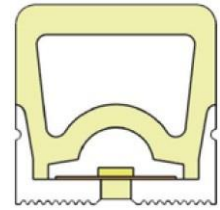

Lighting Direction 3 sidesTop Lighting

PCB Width(mm) 10/12

Weight(g/m) 251

Section size(mm) 20*14

Beam angle 180°

Aluminum Profile size 

LWTG2014-3

Lighting Direction Top Lighting

PCB Width(mm) 10

Weight(g/m) 183

Section size(mm) 20*14

Beam angle 120°

Aluminum Profile size

End cap with hole End cap no hole Aluminum Clip Aluminum Profile Flexible Profile

LWTG2020-1

Lighting Direction Top Lighting

PCB Width(mm) 10/12

Weight(g/m) 348

Section size(mm) 20*20

Beam angle 180°

Aluminum Profile size

End cap with hole End cap no hole Aluminum Clip Aluminum Profile Flexible Profile

LWTG2020-2

Lighting Direction 3 sides Top Lighting

PCB Width(mm) 10/12

Weight(g/m) 295

Section size(mm) 20*20

Beam angle 180°

Aluminum Profile size

End cap with hole End cap no hole Aluminum Clip Aluminum Profile Flexible Profile

LWTG2020-3

Lighting Direction Top Lighting