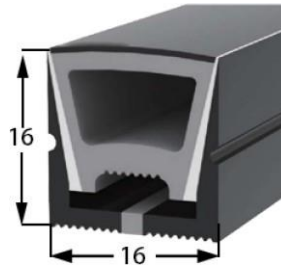

LWTG1212-7