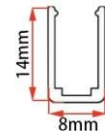

Lighting Direction   Side Lighting

PCB Width(mm)   8

Weight(g/m)   72

Section size(mm)   6*12

Beam angle   120°

Aluminum Profile size

End cap with hole

End cap no hole

Aluminum Clip

Aluminum Profile

Flexible Profile