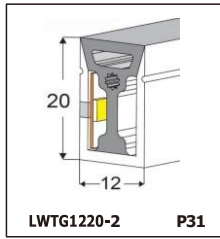

LED SILICONE NEON STRIP

CONTENTS

CONTENTS

CONTENTS

LWTG1105-1

Lighting Direction	Top Lighting
PCB Width(mm)	8
Weight(g/m)	50
Section size(mm)	5*11
Beam angle	120°

End cap with hole End cap no hole Plastic Clip

LWTG1305-1

Lighting Direction	Top Lighting
PCB Width(mm)	10
Weight(g/m)	56
Section size(mm)	5*13
Beam angle	120°

End cap with hole End cap no hole Plastic Clip

LWTG1505-1

Lighting Direction	Top Lighting
PCB Width(mm)	12
Weight(g/m)	61
Section size(mm)	5*15
Beam angle	120°

LWTG0606-1

Lighting Direction	Top Lighting
PCB Width(mm)	3
Weight(g/m)	42
Section size(mm)	6*6
Beam angle	180°

LWTG0808-1

Lighting Direction	Top Lighting
PCB Width(mm)	5
Weight(g/m)	56
Section size(mm)	8*0
Beam angle	120°
Aluminum Profile size	