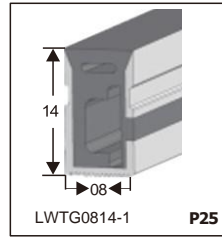

LED SILICONE NEON STRIP

CONTENTS

CONTENTS

CONTENTS

LWTG1105-1

Lighting Direction	Top Lighting
PCB Width(mm)	8
Weight(g/m)	50
Section size(mm)	5*11
Beam angle	120°

End cap with hole End cap no hole Plastic Clip

LWTG1305-1

Lighting Direction	Top Lighting
PCB Width(mm)	10
Weight(g/m)	56
Section size(mm)	5*13
Beam angle	120°

End cap with hole End cap no hole Plastic Clip

LWTG1505-1

Lighting Direction	Top Lighting
PCB Width(mm)	12
Weight(g/m)	61
Section size(mm)	5*15
Beam angle	120°

LWTG0606-1

Lighting Direction	Top Lighting
PCB Width(mm)	3
Weight(g/m)	42
Section size(mm)	6*6
Beam angle	180°

LWTG0808-1

Lighting Direction	Top Lighting
PCB Width(mm)	5
Weight(g/m)	56
Section size(mm)	8*0
Beam angle	120°
Aluminum Profile size	