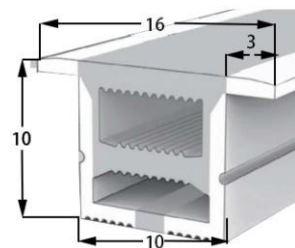

LWTG1010-5