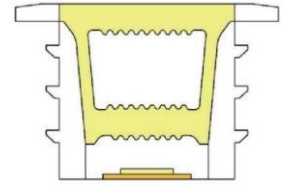

Beam angle 120°

Aluminum Profile size

Aluminum Clip

Aluminum Profile

Flexible Profile

LWTG1010-7

Lighting Direction Top Lighting

PCB Width(mm) 5