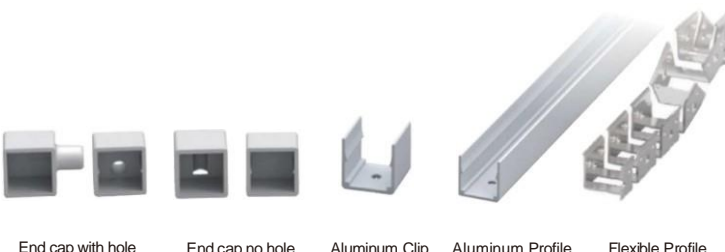

LWTG1010-2

Lighting Direction 3 Sides Top Lighting

PCB Width(mm) 5/6

Weight(g/m) 116

Section size(mm) 10*10

Beam angle 180°

Aluminum Profile size

End cap with hole End cap no hole Aluminum Clip Aluminum Profile Flexible Profile

LWTG1010-3

Lighting Direction Top Lighting

PCB Width(mm) 5

Weight(g/m) 90

Section size(mm) 10*10

Beam angle 120°

Aluminum Profile size

End cap with hole End cap no hole Aluminum Clip Aluminum Profile Flexible Profile

LWTG1010-4

Lighting Direction	Side Lighting
PCB Width(mm)	6
Weight(g/m)	84
Section size(mm)	10*10
Beam angle	120°
Aluminum Profile size	

LWTG1212-1

Lighting Direction	Top Lighting
PCB Width(mm)	8
Weight(g/m)	138
Section size(mm)	12*12
Beam angle	120°
Aluminum Profile size	