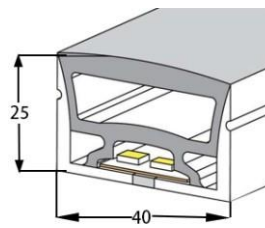

LWTG2720-1

Lighting Direction	Top Lighting
PCB Width(mm)	15
Weight(g/m)	400
Section size(mm)	27*20
Beam angle	120°
Aluminum Profile size	

LWTG3020-1

Lighting Direction	Top Lighting
PCB Width(mm)	15
Weight(g/m)	476
Section size(mm)	30*20
Beam angle	120°
Aluminum Profile size	

End cap with hole End cap no hole Aluminum Clip Aluminum Profile Flexible Profile

LWTG3020-2

Lighting Direction	Top Lighting
PCB Width(mm)	15
Weight(g/m)	428
Section size(mm)	30*20
Beam angle	120°
Aluminum Profile size	

End cap with hole End cap no hole Aluminum Clip Aluminum Profile Flexible Profile

LWTG3032-1

Lighting Direction Side Lighting

PCB Width(mm) 12/15

Weight(g/m) 644

Section size(mm) 30*32

Beam angle 120°

Aluminum Profile size

End cap with hole End cap no hole Aluminum Clip Aluminum Profile

LWTG4025-1

Lighting Direction Top Lighting

PCB Width(mm) 20

Weight(g/m) 657

Section size(mm) 40*25

Beam angle 120°

Aluminum Profile size