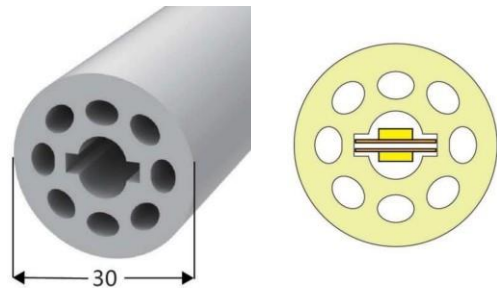

LWTG30-1

Lighting Direction	360°
PCB Width(mm)	double-sided 10
Weight(g/m)	621
Section size(mm)	ø30
Beam angle	360°