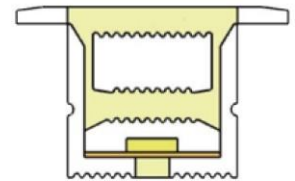

LWTG28-1

Lighting Direction	360°
PCB Width(mm)	double-sided 8
Weight(g/m)	600
Section size(mm)	∅28
Beam angle	360°

LWTG30-1

Lighting Direction	360°
PCB Width(mm)	double-sided 10
Weight(g/m)	621
Section size(mm)	ø30
Beam angle	360°

LWTG38-1

Lighting Direction	360°
PCB Width(mm)	double-sided 10
Weight(g/m)	1060
Section size(mm)	ø38
Beam angle	360°

LWTG22-4

Lighting Direction	Top Lighting
PCB Width(mm)	5
Weight(g/m)	157
Section size(mm)	22*14
Beam angle	180°
Aluminum Profile size	

LWTG1010-5

Lighting Direction	Top Lighting
PCB Width(mm)	5
Weight(g/m)	96
Section size(mm)	10*9
Beam angle	120°
Aluminum Profile size	

LWTG1212-5

Lighting Direction	Top Lighting
PCB Width(mm)	8
Weight(g/m)	132
Section size(mm)	12*11
Beam angle	120°
Aluminum Profile size	