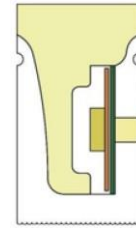

Beam angle 180°

Aluminum Profile size

LWTG0815-2

Lighting Direction Side Lighting

PCB Width(mm) 8

Weight(g/m) 118

Section size(mm) 8*16

Beam angle 120°

Aluminum Profile size

End cap with hole End cap no hole Aluminum Clip Flexible Profile

LWTG0817-1

Lighting Direction Side Lighting

PCB Width(mm) 8

Weight(g/m) 131

Section size(mm) 8*17

Beam angle 270°

Aluminum Profile size

End cap with hole End cap no hole Aluminum Clip Aluminum Profile Flexible Profile

LWTG1018-1

Lighting Direction 3 side Top Lighting

PCB Width(mm) 10

Weight(g/m) 195

Section size(mm) 10*18