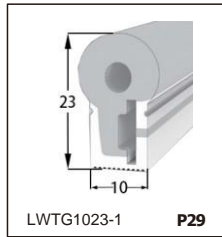

LED SILICONE NEON STRIP

CONTENTS

CONTENTS

CONTENTS

LWTG1105-1

Lighting Direction	Top Lighting
PCB Width(mm)	8
Weight(g/m)	50
Section size(mm)	5*11
Beam angle	120°

End cap with hole End cap no hole Plastic Clip

LWTG1305-1

Lighting Direction	Top Lighting
PCB Width(mm)	10
Weight(g/m)	56
Section size(mm)	5*13
Beam angle	120°

End cap with hole End cap no hole Plastic Clip

LWTG1505-1

Lighting Direction	Top Lighting
PCB Width(mm)	12
Weight(g/m)	61
Section size(mm)	5*15
Beam angle	120°

LWTG0606-1

Lighting Direction	Top Lighting
PCB Width(mm)	3
Weight(g/m)	42
Section size(mm)	6*6
Beam angle	180°

LWTG0808-1

Lighting Direction	Top Lighting
PCB Width(mm)	5
Weight(g/m)	56
Section size(mm)	8*0
Beam angle	120°
Aluminum Profile size	