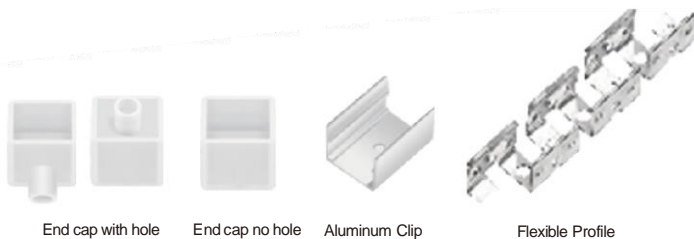

End cap with hole End cap no hole Aluminum Clip Aluminum Profile Flexible Profile

LWTG1616-4

Lighting Direction 3 sides Top Lighting

PCB Width(mm) 10

Weight(g/m) 198

Section size(mm) 16*16

Beam angle 180°

Aluminum Profile size

End cap with hole

End cap no hole

Aluminum Clip

Aluminum Profile

Flexible Profile

LWTG1617-1

Lighting Direction Side Lighting

PCB Width(mm) 12

Weight(g/m) 232

Section size(mm) 16*17

Beam angle 120°

Aluminum Profile size

End cap with hole

End cap no hole

Aluminum Clip

Flexible Profile