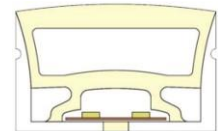

LWTG2720-1

Lighting Direction	Top Lighting
PCB Width(mm)	15
Weight(g/m)	400
Section size(mm)	27*20
Beam angle	120°
Aluminum Profile size	

LWTG3020-1

Lighting Direction	Top Lighting
PCB Width(mm)	15
Weight(g/m)	476
Section size(mm)	30*20
Beam angle	120°
Aluminum Profile size	

End cap with hole End cap no hole Aluminum Clip Aluminum Profile Flexible Profile

LWTG3020-2

Lighting Direction	Top Lighting
PCB Width(mm)	15
Weight(g/m)	428
Section size(mm)	30*20
Beam angle	120°
Aluminum Profile size	

End cap with hole End cap no hole Aluminum Clip Aluminum Profile Flexible Profile

LWTG3032-1

Lighting Direction Side Lighting

PCB Width(mm) 12/15

Weight(g/m) 644

Section size(mm) 30*32

Beam angle 120°

Aluminum Profile size

End cap with hole End cap no hole Aluminum Clip Aluminum Profile

LWTG4025-1

Lighting Direction Top Lighting

PCB Width(mm) 20

Weight(g/m) 657

Section size(mm) 40*25

Beam angle 120°

Aluminum Profile size