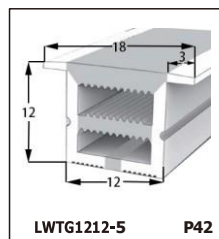

LED SILICONE NEON STRIP

CONTENTS

CONTENTS

CONTENTS

LWTG1105-1

Lighting Direction	Top Lighting
PCB Width(mm)	8
Weight(g/m)	50
Section size(mm)	5*11
Beam angle	120°

End cap with hole End cap no hole Plastic Clip

LWTG1305-1

Lighting Direction	Top Lighting
PCB Width(mm)	10
Weight(g/m)	56
Section size(mm)	5*13
Beam angle	120°

End cap with hole End cap no hole Plastic Clip

LWTG1505-1

Lighting Direction	Top Lighting
PCB Width(mm)	12
Weight(g/m)	61
Section size(mm)	5*15
Beam angle	120°

LWTG0606-1

Lighting Direction	Top Lighting
PCB Width(mm)	3
Weight(g/m)	42
Section size(mm)	6*6
Beam angle	180°

LWTG0808-1

Lighting Direction	Top Lighting
PCB Width(mm)	5
Weight(g/m)	56
Section size(mm)	8*0
Beam angle	120°
Aluminum Profile size	