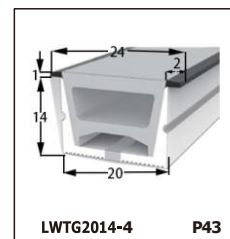

LED SILICONE NEON STRIP

CONTENTS

CONTENTS

CONTENTS

LWTG1105-1

Lighting Direction	Top Lighting
PCB Width(mm)	8
Weight(g/m)	50
Section size(mm)	5*11
Beam angle	120°

End cap with hole End cap no hole Plastic Clip

LWTG1305-1

Lighting Direction	Top Lighting
PCB Width(mm)	10
Weight(g/m)	56
Section size(mm)	5*13
Beam angle	120°

End cap with hole End cap no hole Plastic Clip

LWTG1505-1

Lighting Direction	Top Lighting
PCB Width(mm)	12
Weight(g/m)	61
Section size(mm)	5*15
Beam angle	120°

LWTG0606-1

Lighting Direction	Top Lighting
PCB Width(mm)	3
Weight(g/m)	42
Section size(mm)	6*6
Beam angle	180°

LWTG0808-1

Lighting Direction	Top Lighting
PCB Width(mm)	5
Weight(g/m)	56
Section size(mm)	8*0
Beam angle	120°
Aluminum Profile size	