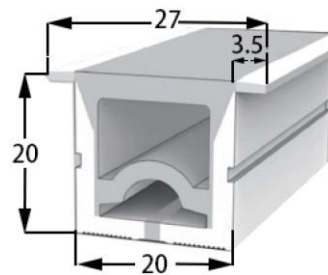

Aluminum Clip

Aluminum Profile

Flexible Profile

LWTG1616-5

Lighting Direction	Top Lighting
PCB Width(mm)	10
Weight(g/m)	186
Section size(mm)	16*15
Beam angle	120°
Aluminum Profile size	

Aluminum Clip

Aluminum Profile

Flexible Profile

LWTG2014-4

Lighting Direction Top Lighting

PCB Width(mm) 10

Weight(g/m) 238

Section size(mm) 20*14

Beam angle 120°

Aluminum Profile size

Aluminum Clip

Aluminum Profile

Flexible Profile

LWTG2020-5

Lighting Direction Top Lighting

PCB Width(mm) 10/12

Weight(g/m) 296

Section size(mm) 20*19