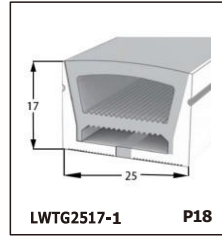

LED SILICONE NEON STRIP

CONTENTS

CONTENTS

CONTENTS

LWTG1105-1

Lighting Direction	Top Lighting
PCB Width(mm)	8
Weight(g/m)	50
Section size(mm)	5*11
Beam angle	120°

End cap with hole End cap no hole Plastic Clip

LWTG1305-1

Lighting Direction	Top Lighting
PCB Width(mm)	10
Weight(g/m)	56
Section size(mm)	5*13
Beam angle	120°

End cap with hole End cap no hole Plastic Clip

LWTG1505-1

Lighting Direction	Top Lighting
PCB Width(mm)	12
Weight(g/m)	61
Section size(mm)	5*15
Beam angle	120°

LWTG0606-1

Lighting Direction	Top Lighting
PCB Width(mm)	3
Weight(g/m)	42
Section size(mm)	6*6
Beam angle	180°

LWTG0808-1

Lighting Direction	Top Lighting
PCB Width(mm)	5
Weight(g/m)	56
Section size(mm)	8*0
Beam angle	120°
Aluminum Profile size	