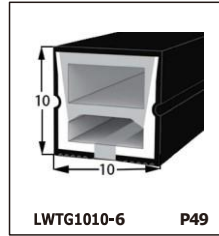

LED SILICONE NEON STRIP

CONTENTS

CONTENTS

CONTENTS

LWTG1105-1

Lighting Direction	Top Lighting
PCB Width(mm)	8
Weight(g/m)	50
Section size(mm)	5*11
Beam angle	120°

End cap with hole End cap no hole Plastic Clip

LWTG1305-1

Lighting Direction	Top Lighting
PCB Width(mm)	10
Weight(g/m)	56
Section size(mm)	5*13
Beam angle	120°

End cap with hole End cap no hole Plastic Clip

LWTG1505-1

Lighting Direction	Top Lighting
PCB Width(mm)	12
Weight(g/m)	61
Section size(mm)	5*15
Beam angle	120°

LWTG0606-1

Lighting Direction	Top Lighting
PCB Width(mm)	3
Weight(g/m)	42
Section size(mm)	6*6
Beam angle	180°

LWTG0808-1

Lighting Direction	Top Lighting
PCB Width(mm)	5
Weight(g/m)	56
Section size(mm)	8*0
Beam angle	120°
Aluminum Profile size	