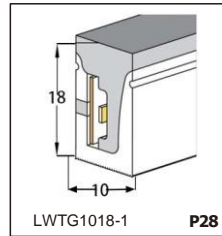

LED SILICONE NEON STRIP

CONTENTS

CONTENTS

CONTENTS

LWTG1105-1

Lighting Direction	Top Lighting
PCB Width(mm)	8
Weight(g/m)	50
Section size(mm)	5*11
Beam angle	120°

End cap with hole End cap no hole Plastic Clip

LWTG1305-1

Lighting Direction	Top Lighting
PCB Width(mm)	10
Weight(g/m)	56
Section size(mm)	5*13
Beam angle	120°

End cap with hole End cap no hole Plastic Clip

LWTG1505-1

Lighting Direction	Top Lighting
PCB Width(mm)	12
Weight(g/m)	61
Section size(mm)	5*15
Beam angle	120°