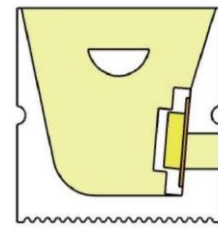

LWTG1010-4

Lighting Direction	Side Lighting
PCB Width(mm)	6
Weight(g/m)	84
Section size(mm)	10*10
Beam angle	120°
Aluminum Profile size	

LWTG1212-1

Lighting Direction	Top Lighting
PCB Width(mm)	8
Weight(g/m)	138
Section size(mm)	12*12
Beam angle	120°
Aluminum Profile size	

Lighting Direction Top Lighting

PCB Width(mm) 8

Weight(g/m) 114

Section size(mm) 12*12

Beam angle 120°

Aluminum Profile size

LWTG1212-4

Lighting Direction	Side Lighting
PCB Width(mm)	5
Weight(g/m)	166
Section size(mm)	12*12
Beam angle	120°
Aluminum Profile size	

LWTG1212-8

Lighting Direction	Side Lighting
PCB Width(mm)	8
Weight(g/m)	135
Section size(mm)	12*12
Beam angle	120°
Aluminum Profile size	

LWTG1215-1

Lighting Direction	Side Lighting
PCB Width(mm)	8
Weight(g/m)	180
Section size(mm)	12*15
Beam angle	120°
Aluminum Profile size	

LWTG1414-2

Lighting Direction	3 sides Top Lighting
PCB Width(mm)	10
Weight(g/m)	147
Section size(mm)	14*14
Beam angle	180°
Aluminum Profile size	

LWTG1414-1

Lighting Direction	Top Lighting
PCB Width(mm)	10
Weight(g/m)	145
Section size(mm)	14*14
Beam angle	120°
Aluminum Profile size	