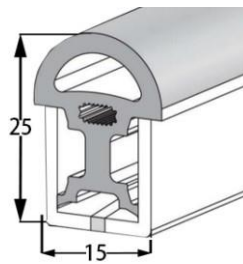

PCB Width(mm) 10

Weight(g/m) 195

Section size(mm) 12*20

Beam angle 120°

Aluminum Profile size

LWTG1225-1

Lighting Direction Side Lighting

PCB Width(mm) 12

Weight(g/m) 335

Section size(mm) 12*25

Beam angle 270°

Aluminum Profile size

LWTG1225-2

Lighting Direction Side Lighting

PCB Width(mm) 10

Weight(g/m) 243

Section size(mm) 12*25

Beam angle 270°

Aluminum Profile size

LWTG1525-1

Lighting Direction 3 sides Top Lighting

PCB Width(mm) 10

Weight(g/m) 320

Section size(mm) 15*25