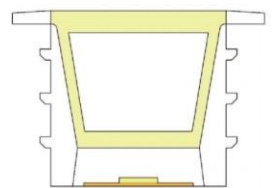

Lighting Direction Top Lighting

PCB Width(mm) 8

Weight(g/m) 124

Section size(mm) 12*11

Beam angle 120°

Aluminum Profile size

Aluminum Clip

Aluminum Profile

Flexible Profile

LWTG1510-2

Lighting Direction	Top Lighting
PCB Width(mm)	8/10
Weight(g/m)	107
Section size(mm)	15*9
Beam angle	120°
Aluminum Profile size	

LWTG1616-8

Lighting Direction	Top Lighting
PCB Width(mm)	8/10
Weight(g/m)	172
Section size(mm)	16*15
Beam angle	120°
Aluminum Profile size	