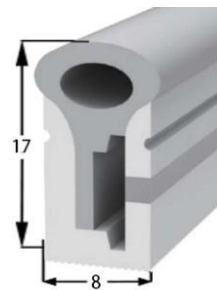

Section size(mm) 8*15

Beam angle 180°

Aluminum Profile size

LWTG0816-1

Lighting Direction Side Lighting

PCB Width(mm) 8

Weight(g/m) 112

Section size(mm) 8*16

Beam angle 180°

Aluminum Profile size

LWTG0815-2

Lighting Direction Side Lighting

PCB Width(mm) 8

Weight(g/m) 118

Section size(mm) 8*16

Beam angle 120°

Aluminum Profile size

End cap with hole End cap no hole Aluminum Clip Flexible Profile

LWTG0817-1

Lighting Direction Side Lighting

PCB Width(mm) 8

Weight(g/m) 131

Section size(mm) 8*17

Beam angle 270°

Aluminum Profile size

End cap with hole End cap no hole Aluminum Clip Aluminum Profile Flexible Profile

LWTG1018-1

Lighting Direction 3 side Top Lighting

PCB Width(mm) 10

Weight(g/m) 195

Section size(mm) 10*18