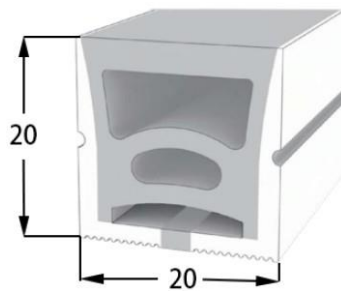

LWTG2014-1

Lighting Direction Top Lighting

PCB Width(mm) 10/12

Weight(g/m) 255

Section size(mm) 20*14

Beam angle 180°

Aluminum Profile size 

LWTG2014-2

Lighting Direction 3 sidesTop Lighting

PCB Width(mm) 10/12

Weight(g/m) 251

Section size(mm) 20*14

Beam angle 180°

Aluminum Profile size 

LWTG2014-3

Lighting Direction Top Lighting

PCB Width(mm) 10

Weight(g/m) 183

Section size(mm) 20*14

Beam angle 120°

Aluminum Profile size

End cap with hole End cap no hole Aluminum Clip Aluminum Profile Flexible Profile

LWTG2020-1

Lighting Direction Top Lighting

PCB Width(mm) 10/12

Weight(g/m) 348

Section size(mm) 20*20

Beam angle 180°

Aluminum Profile size

End cap with hole End cap no hole Aluminum Clip Aluminum Profile Flexible Profile

LWTG2020-2

Lighting Direction 3 sides Top Lighting