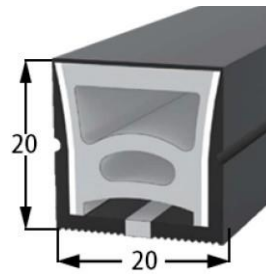

LWTG2020-7

Lighting Direction	Top Lighting
PCB Width(mm)	12
Weight(g/m)	330
Section size(mm)	20*20
Beam angle	120°
Aluminum Profile size