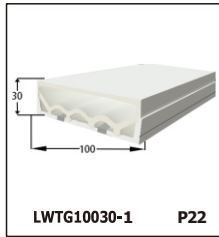

LED SILICONE NEON STRIP

CONTENTS

CONTENTS

CONTENTS

LWTG1105-1

Lighting Direction	Top Lighting
PCB Width(mm)	8
Weight(g/m)	50
Section size(mm)	5*11
Beam angle	120°

End cap with hole End cap no hole Plastic Clip

LWTG1305-1

Lighting Direction	Top Lighting
PCB Width(mm)	10
Weight(g/m)	56
Section size(mm)	5*13
Beam angle	120°

End cap with hole End cap no hole Plastic Clip

LWTG1505-1

Lighting Direction	Top Lighting
PCB Width(mm)	12
Weight(g/m)	61
Section size(mm)	5*15
Beam angle	120°

LWTG0606-1

Lighting Direction	Top Lighting
PCB Width(mm)	3
Weight(g/m)	42
Section size(mm)	6*6
Beam angle	180°

LWTG0808-1

Lighting Direction	Top Lighting
PCB Width(mm)	5
Weight(g/m)	56
Section size(mm)	8*0
Beam angle	120°
Aluminum Profile size	