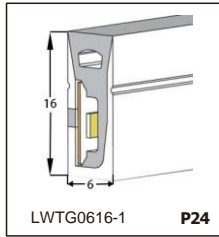

LED SILICONE NEON STRIP

CONTENTS

CONTENTS

CONTENTS

LWTG1105-1

Lighting Direction	Top Lighting
PCB Width(mm)	8
Weight(g/m)	50
Section size(mm)	5*11
Beam angle	120°

End cap with hole End cap no hole Plastic Clip

LWTG1305-1

Lighting Direction	Top Lighting
PCB Width(mm)	10
Weight(g/m)	56
Section size(mm)	5*13
Beam angle	120°

End cap with hole End cap no hole Plastic Clip

LWTG1505-1

Lighting Direction	Top Lighting
PCB Width(mm)	12
Weight(g/m)	61
Section size(mm)	5*15
Beam angle	120°

LWTG0606-1

Lighting Direction	Top Lighting
PCB Width(mm)	3
Weight(g/m)	42
Section size(mm)	6*6
Beam angle	180°

LWTG0808-1

Lighting Direction	Top Lighting
PCB Width(mm)	5
Weight(g/m)	56
Section size(mm)	8*0
Beam angle	120°
Aluminum Profile size	