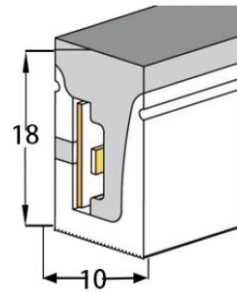

Beam angle 180°

Aluminum Profile size

LWTG0815-2

Lighting Direction Side Lighting

PCB Width(mm) 8

Weight(g/m) 118

Section size(mm) 8*16

Beam angle 120°

Aluminum Profile size

End cap with hole End cap no hole Aluminum Clip Flexible Profile

LWTG0817-1

Lighting Direction Side Lighting

PCB Width(mm) 8

Weight(g/m) 131

Section size(mm) 8*17

Beam angle 270°

Aluminum Profile size

End cap with hole End cap no hole Aluminum Clip Aluminum Profile Flexible Profile

LWTG1018-1

Lighting Direction 3 side Top Lighting

PCB Width(mm) 10

Weight(g/m) 195

Section size(mm) 10*18