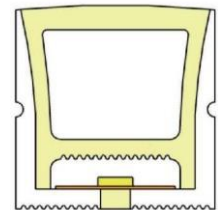

PCB Width(mm) 10

Weight(g/m) 183

Section size(mm) 20*14

Beam angle 120°

Aluminum Profile size

End cap with hole End cap no hole Aluminum Clip Aluminum Profile Flexible Profile

LWTG2020-1

Lighting Direction Top Lighting

PCB Width(mm) 10/12

Weight(g/m) 348

Section size(mm) 20*20

Beam angle 180°

Aluminum Profile size

End cap with hole End cap no hole Aluminum Clip Aluminum Profile Flexible Profile

LWTG2020-2

Lighting Direction 3 sides Top Lighting

PCB Width(mm) 10/12

Weight(g/m) 295

Section size(mm) 20*20

Beam angle 180°

Aluminum Profile size

End cap with hole End cap no hole Aluminum Clip Aluminum Profile Flexible Profile

LWTG2020-3

Lighting Direction Top Lighting

PCB Width(mm) 10/12

Weight(g/m) 271

Section size(mm) 20*20

Beam angle 180°

Aluminum Profile size

End cap with hole End cap no hole Aluminum Clip Aluminum Profile Flexible Profile

LWTG2020-4

Lighting Direction Top/Side Lighting