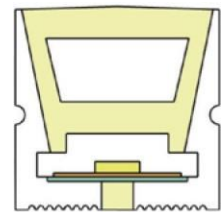

LWTG1414-3

Lighting Direction	Side Lighting
PCB Width(mm)	8
Weight(g/m)	163
Section size(mm)	14*14
Beam angle	120°
Aluminum Profile size	

LWTG1510-1

Lighting Direction Top Lighting

PCB Width(mm) 10

Weight(g/m) 131

Section size(mm) 15*10

Beam angle 120°

Aluminum Profile size 

End cap with hole End cap no hole Aluminum Clip Aluminum Profile

LWTG1515-1

Lighting Direction Top Lighting

PCB Width(mm) 10

Weight(g/m) 170

Section size(mm) 15*15

Beam angle 120°

Aluminum Profile size 

End cap with hole End cap no hole Aluminum Clip

LWTG1614-1

Lighting Direction	Top Lighting
PCB Width(mm)	10
Weight(g/m)	210
Section size(mm)	16*14
Beam angle	120°
Aluminum Profile size	

End cap with hole End cap no hole Aluminum Clip Flexible Profile

LWTG1616-1

Lighting Direction	Top Lighting
PCB Width(mm)	10/12
Weight(g/m)	238
Section size(mm)	16*16
Beam angle	120°
Aluminum Profile size	