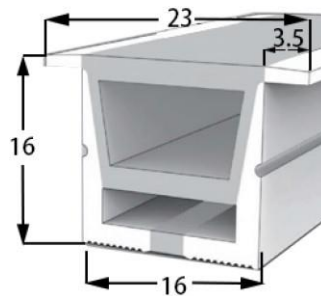

LWTG38-1

Lighting Direction	360°
PCB Width(mm)	double-sided 10
Weight(g/m)	1060
Section size(mm)	ø38
Beam angle	360°

LWTG22-4

Lighting Direction	Top Lighting
PCB Width(mm)	5
Weight(g/m)	157
Section size(mm)	22*14
Beam angle	180°
Aluminum Profile size	

LWTG1010-5

Lighting Direction	Top Lighting
PCB Width(mm)	5
Weight(g/m)	96
Section size(mm)	10*9
Beam angle	120°
Aluminum Profile size	

LWTG1212-5

Lighting Direction	Top Lighting
PCB Width(mm)	8
Weight(g/m)	132
Section size(mm)	12*11
Beam angle	120°
Aluminum Profile size	

Aluminum Clip

Aluminum Profile

Flexible Profile

LWTG1616-5

Lighting Direction	Top Lighting
PCB Width(mm)	10
Weight(g/m)	186
Section size(mm)	16*15
Beam angle	120°
Aluminum Profile size	

Aluminum Clip

Aluminum Profile