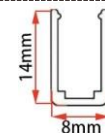

LWTG0616-2

Lighting Direction Side Lighting

PCB Width(mm) 8

Weight(g/m) 87

Section size(mm) 6*16

Beam angle 120°

Aluminum Profile size

End cap with hole