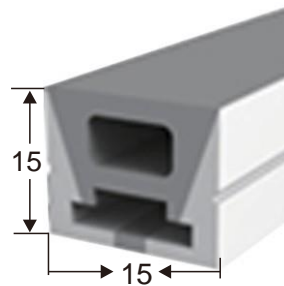

LWTG1414-2

Lighting Direction	3 sides Top Lighting
PCB Width(mm)	10
Weight(g/m)	147
Section size(mm)	14*14
Beam angle	180°
Aluminum Profile size	

LWTG1414-1

Lighting Direction	Top Lighting
PCB Width(mm)	10
Weight(g/m)	145
Section size(mm)	14*14
Beam angle	120°
Aluminum Profile size	

LWTG1414-3

Lighting Direction	Side Lighting
PCB Width(mm)	8
Weight(g/m)	163
Section size(mm)	14*14
Beam angle	120°
Aluminum Profile size	

LWTG1510-1

Lighting Direction Top Lighting

PCB Width(mm) 10

Weight(g/m) 131

Section size(mm) 15*10

Beam angle 120°

Aluminum Profile size 

End cap with hole End cap no hole Aluminum Clip Aluminum Profile

LWTG1515-1

Lighting Direction Top Lighting

PCB Width(mm) 10

Weight(g/m) 170

Section size(mm) 15*15

Beam angle 120°

Aluminum Profile size 

End cap with hole End cap no hole Aluminum Clip

LWTG1614-1

Lighting Direction	Top Lighting
PCB Width(mm)	10
Weight(g/m)	210
Section size(mm)	16*14
Beam angle	120°
Aluminum Profile size	