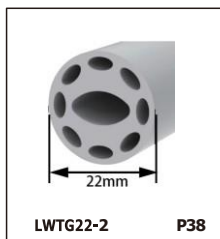

LED SILICONE NEON STRIP

CONTENTS

CONTENTS

CONTENTS

LWTG1105-1

Lighting Direction	Top Lighting
PCB Width(mm)	8
Weight(g/m)	50
Section size(mm)	5*11
Beam angle	120°

End cap with hole End cap no hole Plastic Clip

LWTG1305-1

Lighting Direction	Top Lighting
PCB Width(mm)	10
Weight(g/m)	56
Section size(mm)	5*13
Beam angle	120°

End cap with hole End cap no hole Plastic Clip

LWTG1505-1

Lighting Direction	Top Lighting
PCB Width(mm)	12
Weight(g/m)	61
Section size(mm)	5*15
Beam angle	120°

LWTG0606-1

Lighting Direction	Top Lighting
PCB Width(mm)	3
Weight(g/m)	42
Section size(mm)	6*6
Beam angle	180°

LWTG0808-1

Lighting Direction	Top Lighting
PCB Width(mm)	5
Weight(g/m)	56
Section size(mm)	8*0
Beam angle	120°
Aluminum Profile size	

LWTG1010-2

Lighting Direction 3 Sides Top Lighting

PCB Width(mm) 5/6

Weight(g/m) 116

Section size(mm) 10*10

Beam angle 180°

Aluminum Profile size

End cap with hole End cap no hole Aluminum Clip Aluminum Profile Flexible Profile