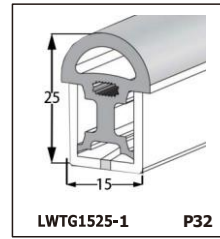

LED SILICONE NEON STRIP

CONTENTS

CONTENTS

CONTENTS

LWTG1105-1

Lighting Direction	Top Lighting
PCB Width(mm)	8
Weight(g/m)	50
Section size(mm)	5*11
Beam angle	120°

End cap with hole End cap no hole Plastic Clip

LWTG1305-1

Lighting Direction	Top Lighting
PCB Width(mm)	10
Weight(g/m)	56
Section size(mm)	5*13
Beam angle	120°

End cap with hole End cap no hole Plastic Clip

LWTG1505-1

Lighting Direction	Top Lighting
PCB Width(mm)	12
Weight(g/m)	61
Section size(mm)	5*15
Beam angle	120°

LWTG0606-1

Lighting Direction	Top Lighting
PCB Width(mm)	3
Weight(g/m)	42
Section size(mm)	6*6
Beam angle	180°

LWTG0808-1

Lighting Direction	Top Lighting
PCB Width(mm)	5
Weight(g/m)	56
Section size(mm)	8*0
Beam angle	120°
Aluminum Profile size	

End cap no hole End cap with hole Aluminum Clip

LWTG1010-1

Lighting Direction	Top Lighting
PCB Width(mm)	5/6
Weight(g/m)	112
Section size(mm)	10*10
Beam angle	120°
Aluminum Profile size	

End cap with hole End cap no hole Aluminum Clip Aluminum Profile Flexible Profile