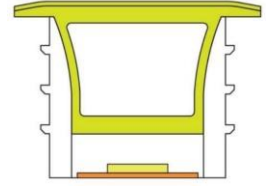

LWTG2020-9

Lighting Direction	Top Lighting
PCB Width(mm)	10/12
Weight(g/m)	250
Section size(mm)	20*19
Beam angle	120°
Aluminum Profile size