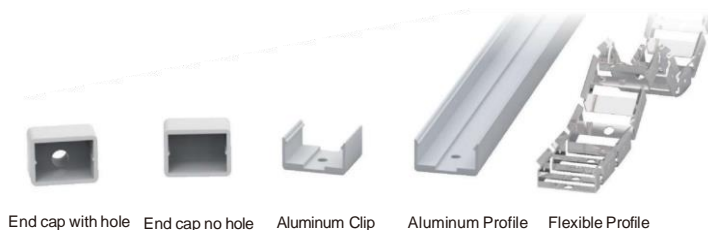

PCB Width(mm) 10/12

Weight(g/m) 271

Section size(mm) 20*20

Beam angle 180°

Aluminum Profile size

End cap with hole End cap no hole Aluminum Clip Aluminum Profile Flexible Profile

LWTG2020-4

Lighting Direction Top/Side Lighting

PCB Width(mm) Top View 8/Side View 10

Weight(g/m) 297

Section size(mm) 20*20

Beam angle 120°

Aluminum Profile size 

LWTG2010-1

Lighting Direction Top Lighting

PCB Width(mm) 10/12

Weight(g/m) 180

Section size(mm) 20*10

Beam angle 120°

Aluminum Profile size 

LWTG2517-1

Lighting Direction	Top Lighting
PCB Width(mm)	15
Weight(g/m)	362
Section size(mm)	25*17
Beam angle	120°
Aluminum Profile size	