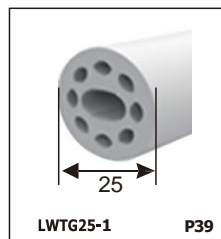

LED SILICONE NEON STRIP

CONTENTS

CONTENTS

CONTENTS

LWTG1105-1

Lighting Direction	Top Lighting
PCB Width(mm)	8
Weight(g/m)	50
Section size(mm)	5*11
Beam angle	120°

End cap with hole End cap no hole Plastic Clip

LWTG1305-1

Lighting Direction	Top Lighting
PCB Width(mm)	10
Weight(g/m)	56
Section size(mm)	5*13
Beam angle	120°

End cap with hole End cap no hole Plastic Clip

LWTG1505-1

Lighting Direction	Top Lighting
PCB Width(mm)	12
Weight(g/m)	61
Section size(mm)	5*15
Beam angle	120°

LWTG0606-1

Lighting Direction	Top Lighting
PCB Width(mm)	3
Weight(g/m)	42
Section size(mm)	6*6
Beam angle	180°

LWTG0808-1

Lighting Direction	Top Lighting
PCB Width(mm)	5
Weight(g/m)	56
Section size(mm)	8*0
Beam angle	120°
Aluminum Profile size	