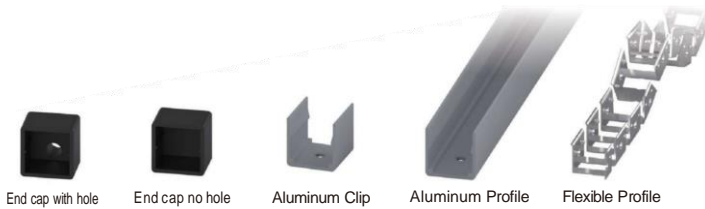

LWTG1616-6

Lighting Direction	Top Lighting
PCB Width(mm)	10
Weight(g/m)	187
Section size(mm)	16*16
Beam angle	120°
Aluminum Profile size	

LWTG1212-7

Lighting Direction	Top Lighting
PCB Width(mm)	10
Weight(g/m)	196
Section size(mm)	16*16
Beam angle	120°
Aluminum Profile size	