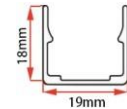

Section size(mm) 15*15

Beam angle 120°

Aluminum Profile size 

End cap with hole End cap no hole Aluminum Clip

LWTG1614-1

Lighting Direction	Top Lighting
PCB Width(mm)	10
Weight(g/m)	210
Section size(mm)	16*14
Beam angle	120°
Aluminum Profile size	

End cap with hole End cap no hole Aluminum Clip Flexible Profile

LWTG1616-1

Lighting Direction	Top Lighting
PCB Width(mm)	10/12
Weight(g/m)	238
Section size(mm)	16*16
Beam angle	120°
Aluminum Profile size	

End cap with hole End cap no hole Aluminum Clip Aluminum Profile Flexible Profile

LWTG1616-2

Lighting Direction Top Lighting

PCB Width(mm) 10

Weight(g/m) 192

Section size(mm) 16*16

Beam angle 120°

Aluminum Profile size

End cap with hole End cap no hole Aluminum Clip Aluminum Profile Flexible Profile

LWTG1616-3

Lighting Direction Side Lighting

PCB Width(mm) 10

Weight(g/m) 259

Section size(mm) 16*16

Beam angle 120°

Aluminum Profile size