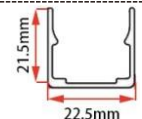

Lighting Direction Top Lighting

PCB Width(mm) 10/12

Weight(g/m) 296

Section size(mm) 20*19

Beam angle 120°

Aluminum Profile size

Aluminum Clip