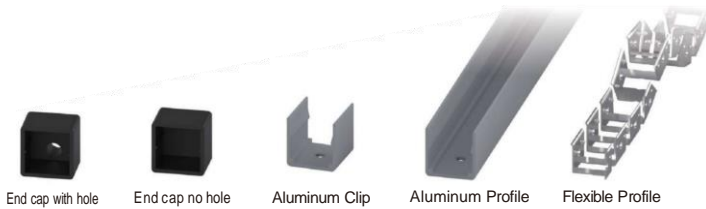

Aluminum Profile size

Aluminum Clip

Aluminum Profile

Flexible Profile

LWTG5015-1

Lighting Direction	Top Lighting
PCB Width(mm)	15/20
Weight(g/m)	521
Section size(mm)	50*14
Beam angle	120°
Aluminum Profile size	

LWTG1010-6

Lighting Direction	Top Lighting
PCB Width(mm)	6
Weight(g/m)	72
Section size(mm)	10*10
Beam angle	120°
Aluminum Profile size	

LWTG1212-6

Lighting Direction	Top Lighting
PCB Width(mm)	8
Weight(g/m)	106
Section size(mm)	12*12
Beam angle	120°
Aluminum Profile size	