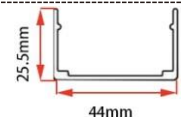

End cap with hole End cap no hole Aluminum Clip Aluminum Profile Flexible Profile

LWTG3032-1

Lighting Direction Side Lighting

PCB Width(mm) 12/15

Weight(g/m) 644

Section size(mm) 30*32

Beam angle 120°

Aluminum Profile size

End cap with hole End cap no hole Aluminum Clip Aluminum Profile

LWTG4025-1

Lighting Direction Top Lighting

PCB Width(mm) 20

Weight(g/m) 657

Section size(mm) 40*25

Beam angle 120°

Aluminum Profile size

End cap with hole End cap no hole Aluminum Clip Aluminum Profile Flexible Profile

LWTG5025-1

Lighting Direction Top Lighting

PCB Width(mm) 20

Weight(g/m) 860

Section size(mm) 50*25

Beam angle 120°

Aluminum Profile size 