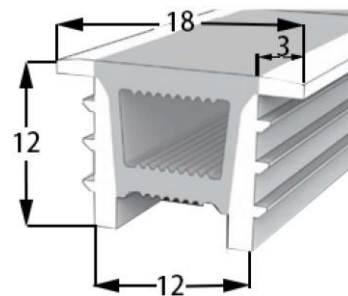

Beam angle 120°

Aluminum Profile size

Aluminum Clip

Aluminum Profile

Flexible Profile

LWTG1010-7

Lighting Direction Top Lighting

PCB Width(mm) 5

Weight(g/m) 94

Section size(mm) 10*9

Beam angle 120°

Aluminum Profile size

Aluminum Clip

Aluminum Profile

Flexible Profile

LWTG1212-7

Lighting Direction Top Lighting

PCB Width(mm) 8

Weight(g/m) 124

Section size(mm) 12*11

Beam angle 120°

Aluminum Profile size

Aluminum Clip

Aluminum Profile