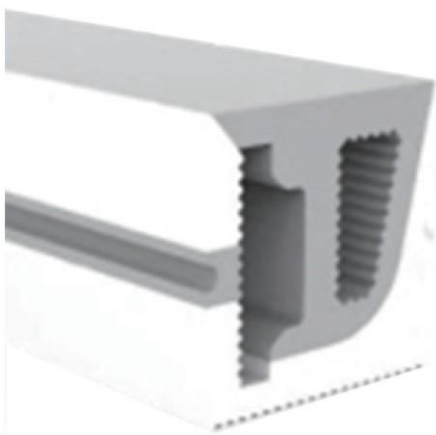

End cap with hole End cap no hole Aluminum Clip Aluminum Profile Flexible Profile

LWTG1616-4

Lighting Direction 3 sides Top Lighting

PCB Width(mm) 10

Weight(g/m) 198

Section size(mm) 16*16

Beam angle 180°

Aluminum Profile size

End cap with hole

End cap no hole

Aluminum Clip

Aluminum Profile

Flexible Profile

LWTG1617-1

Lighting Direction Side Lighting

PCB Width(mm) 12

Weight(g/m) 232

Section size(mm) 16*17

Beam angle 120°

Aluminum Profile size

End cap with hole

End cap no hole

Aluminum Clip

Flexible Profile