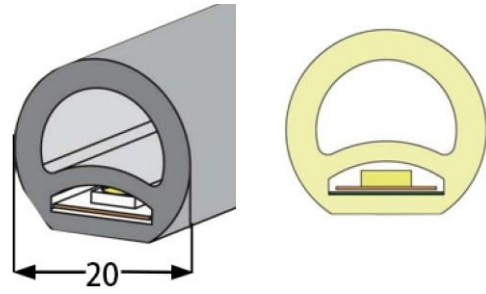

Beam angle 180°

LWTG1313-1

Lighting Direction	Top Lighting
PCB Width(mm)	8
Weight(g/m)	142
Section size(mm)	13*13
Beam angle	180°

LWTG1513-1

Lighting Direction	Top Lighting
PCB Width(mm)	10
Weight(g/m)	143
Section size(mm)	13*15
Beam angle	180°

LWTG13-1

Lighting Direction	Top Lighting
PCB Width(mm)	5
Weight(g/m)	136
Section size(mm)	∅13
Beam angle	270°

End cap with hole

End cap no hole

Plastic clip

LWTG20-1

Lighting Direction	Top Lighting
PCB Width(mm)	10
Weight(g/m)	320
Section size(mm)	∅20
Beam angle	270°

End cap with hole

End cap no hole

Plastic clip

LWTG20-2

Lighting Direction	Top Lighting
PCB Width(mm)	10
Weight(g/m)	241
Section size(mm)	ø20
Beam angle	270°

LWTG13-2

Lighting Direction	360°
PCB Width(mm)	double-sided 4/5
Weight(g/m)	145
Section size(mm)	ø13
Beam angle	360°

LWTG15-1

Lighting Direction	360°
PCB Width(mm)	double-sided 5/6
Weight(g/m)	164
Section size(mm)	∅15
Beam angle	360°

LWTG16-1

Lighting Direction	360°
PCB Width(mm)	double-sided 5/6
Weight(g/m)	200
Section size(mm)	∅16
Beam angle	360°