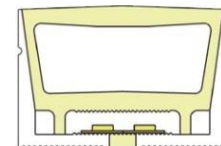

PCB Width(mm) Top View 8/Side View 10

Weight(g/m) 297

Section size(mm) 20*20

Beam angle 120°

Aluminum Profile size 

LWTG2010-1

Lighting Direction Top Lighting

PCB Width(mm) 10/12

Weight(g/m) 180

Section size(mm) 20*10

Beam angle 120°

Aluminum Profile size 

LWTG2517-1

Lighting Direction	Top Lighting
PCB Width(mm)	15
Weight(g/m)	362
Section size(mm)	25*17
Beam angle	120°
Aluminum Profile size	

LWTG2720-1

Lighting Direction	Top Lighting
PCB Width(mm)	15
Weight(g/m)	400
Section size(mm)	27*20
Beam angle	120°
Aluminum Profile size	

LWTG3020-1

Lighting Direction	Top Lighting
PCB Width(mm)	15
Weight(g/m)	476
Section size(mm)	30*20
Beam angle	120°
Aluminum Profile size	

End cap with hole End cap no hole Aluminum Clip Aluminum Profile Flexible Profile

LWTG3020-2

Lighting Direction	Top Lighting
PCB Width(mm)	15
Weight(g/m)	428
Section size(mm)	30*20
Beam angle	120°
Aluminum Profile size	