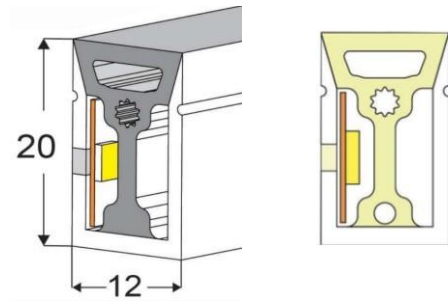

LWTG1220-1

Lighting Direction Side Lighting

PCB Width(mm) 10

Weight(g/m) 248

Section size(mm) 12*20

Beam angle 120°

Aluminum Profile size

LWTG1220-5

Lighting Direction Side Lighting

PCB Width(mm) 12

Weight(g/m) 248

Section size(mm) 12*20

Beam angle 120°

Aluminum Profile size

LWTG1220-2

Lighting Direction Side Lighting

PCB Width(mm) 10

Weight(g/m) 195

Section size(mm) 12*20

Beam angle 120°

Aluminum Profile size

LWTG1225-1

Lighting Direction Side Lighting

PCB Width(mm) 12