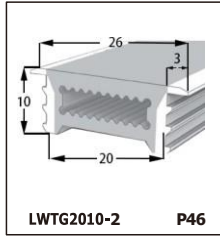

LED SILICONE NEON STRIP

CONTENTS

CONTENTS

CONTENTS

LWTG1105-1

Lighting Direction	Top Lighting
PCB Width(mm)	8
Weight(g/m)	50
Section size(mm)	5*11
Beam angle	120°

End cap with hole End cap no hole Plastic Clip

LWTG1305-1

Lighting Direction	Top Lighting
PCB Width(mm)	10
Weight(g/m)	56
Section size(mm)	5*13
Beam angle	120°

End cap with hole End cap no hole Plastic Clip

LWTG1505-1

Lighting Direction	Top Lighting
PCB Width(mm)	12
Weight(g/m)	61
Section size(mm)	5*15
Beam angle	120°

LWTG0606-1

Lighting Direction	Top Lighting
PCB Width(mm)	3
Weight(g/m)	42
Section size(mm)	6*6
Beam angle	180°

LWTG0808-1

Lighting Direction	Top Lighting
PCB Width(mm)	5
Weight(g/m)	56
Section size(mm)	8*0
Beam angle	120°
Aluminum Profile size	