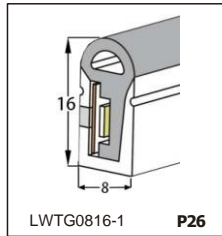

LED SILICONE NEON STRIP

CONTENTS

CONTENTS

CONTENTS

LWTG1105-1

Lighting Direction	Top Lighting
PCB Width(mm)	8
Weight(g/m)	50
Section size(mm)	5*11
Beam angle	120°

End cap with hole End cap no hole Plastic Clip

LWTG1305-1

Lighting Direction	Top Lighting
PCB Width(mm)	10
Weight(g/m)	56
Section size(mm)	5*13
Beam angle	120°

End cap with hole End cap no hole Plastic Clip

LWTG1505-1

Lighting Direction	Top Lighting
PCB Width(mm)	12
Weight(g/m)	61
Section size(mm)	5*15
Beam angle	120°

LWTG0606-1

Lighting Direction	Top Lighting
PCB Width(mm)	3
Weight(g/m)	42
Section size(mm)	6*6
Beam angle	180°

LWTG0808-1

Lighting Direction	Top Lighting
PCB Width(mm)	5
Weight(g/m)	56
Section size(mm)	8*0
Beam angle	120°
Aluminum Profile size	