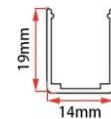

Lighting Direction Side Lighting

PCB Width(mm) 12

Weight(g/m) 248

Section size(mm) 12*20

Beam angle 120°

Aluminum Profile size

LWTG1220-2

Lighting Direction Side Lighting

PCB Width(mm) 10

Weight(g/m) 195

Section size(mm) 12*20

Beam angle 120°

Aluminum Profile size

LWTG1225-1

Lighting Direction Side Lighting

PCB Width(mm) 12

Weight(g/m) 335

Section size(mm) 12*25

Beam angle 270°

Aluminum Profile size

LWTG1225-2

Lighting Direction Side Lighting

PCB Width(mm) 10

Weight(g/m) 243

Section size(mm) 12*25

Beam angle 270°

Aluminum Profile size

LWTG1525-1

Lighting Direction 3 sides Top Lighting

PCB Width(mm) 10

Weight(g/m) 320

Section size(mm) 15*25