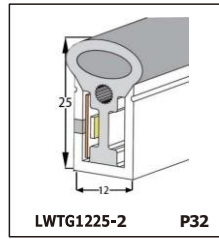

LED SILICONE NEON STRIP

CONTENTS

CONTENTS

CONTENTS

LWTG1105-1

Lighting Direction	Top Lighting
PCB Width(mm)	8
Weight(g/m)	50
Section size(mm)	5*11
Beam angle	120°

End cap with hole End cap no hole Plastic Clip

LWTG1305-1

Lighting Direction	Top Lighting
PCB Width(mm)	10
Weight(g/m)	56
Section size(mm)	5*13
Beam angle	120°

End cap with hole End cap no hole Plastic Clip

LWTG1505-1

Lighting Direction	Top Lighting
PCB Width(mm)	12
Weight(g/m)	61
Section size(mm)	5*15
Beam angle	120°

LWTG0606-1

Lighting Direction	Top Lighting
PCB Width(mm)	3
Weight(g/m)	42
Section size(mm)	6*6
Beam angle	180°

LWTG0808-1

Lighting Direction	Top Lighting
PCB Width(mm)	5
Weight(g/m)	56
Section size(mm)	8*0
Beam angle	120°
Aluminum Profile size	