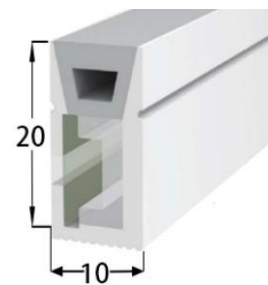

Aluminum Profile size

End cap with hole End cap no hole Aluminum Clip Flexible Profile

LWTG0817-1

Lighting Direction Side Lighting

PCB Width(mm) 8

Weight(g/m) 131

Section size(mm) 8*17

Beam angle 270°

Aluminum Profile size

End cap with hole End cap no hole Aluminum Clip Aluminum Profile Flexible Profile

LWTG1018-1

Lighting Direction 3 side Top Lighting

PCB Width(mm) 10

Weight(g/m) 195

Section size(mm) 10*18

Beam angle 180°

Aluminum Profile size

LWTG1020-1

Lighting Direction Side Lighting

PCB Width(mm) 10

Weight(g/m) 213

Section size(mm) 10*20

Beam angle 120°