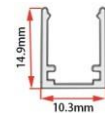

Beam angle 180°

Aluminum Profile size

LWTG0616-1

Lighting Direction Side Lighting

PCB Width(mm) 8

Weight(g/m) 89

Section size(mm) 6*16

Beam angle 120°

Aluminum Profile size

WTG0616-4

Lighting Direction	Side Lighting
PCB Width(mm)	8
Weight(g/m)	90
Section size(mm)	6*16

End cap with hole

End cap no hole

LWTG0814-1

Lighting Direction	Side Lighting
PCB Width(mm)	8
Weight(g/m)	145
Section size(mm)	8*14
Beam angle	120°
Aluminum Profile size	

End cap with hole

End cap no hole

Aluminum Clip

Aluminum Profile

LWTG0815-1

Lighting Direction Side Lighting

PCB Width(mm) 8

Weight(g/m) 114

Section size(mm) 8*15

Beam angle 180°

Aluminum Profile size

LWTG0816-1

Lighting Direction Side Lighting

PCB Width(mm) 8

Weight(g/m) 112

Section size(mm) 8*16