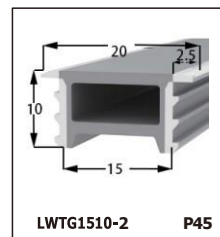

LED SILICONE NEON STRIP

CONTENTS

CONTENTS

CONTENTS

LWTG1105-1

Lighting Direction	Top Lighting
PCB Width(mm)	8
Weight(g/m)	50
Section size(mm)	5*11
Beam angle	120°

End cap with hole End cap no hole Plastic Clip

LWTG1305-1

Lighting Direction	Top Lighting
PCB Width(mm)	10
Weight(g/m)	56
Section size(mm)	5*13
Beam angle	120°

End cap with hole End cap no hole Plastic Clip

LWTG1505-1

Lighting Direction	Top Lighting
PCB Width(mm)	12
Weight(g/m)	61
Section size(mm)	5*15
Beam angle	120°

LWTG0606-1

Lighting Direction	Top Lighting
PCB Width(mm)	3
Weight(g/m)	42
Section size(mm)	6*6
Beam angle	180°

LWTG0808-1

Lighting Direction	Top Lighting
PCB Width(mm)	5
Weight(g/m)	56
Section size(mm)	8*0
Beam angle	120°
Aluminum Profile size	