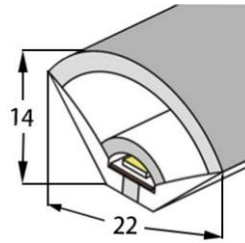

LWTG22-2

Lighting Direction	360°
PCB Width(mm)	double-sided 8/10
Weight(g/m)	327
Section size(mm)	∅ 22
Beam angle	360°

End cap with hole

End cap no hole

Plastic clip

LWTG25-1

Lighting Direction	360°
PCB Width(mm)	double-sided 8
Weight(g/m)	408
Section size(mm)	∅25
Beam angle	360°

LWTG28-1

Lighting Direction	360°
PCB Width(mm)	double-sided 8
Weight(g/m)	600
Section size(mm)	∅28
Beam angle	360°

LWTG30-1

Lighting Direction	360°
PCB Width(mm)	double-sided 10
Weight(g/m)	621
Section size(mm)	ø30
Beam angle	360°

LWTG38-1

Lighting Direction	360°
PCB Width(mm)	double-sided 10
Weight(g/m)	1060
Section size(mm)	ø38
Beam angle	360°

LWTG22-4

Lighting Direction	Top Lighting
PCB Width(mm)	5
Weight(g/m)	157
Section size(mm)	22*14
Beam angle	180°
Aluminum Profile size	

LWTG1010-5

Lighting Direction	Top Lighting
PCB Width(mm)	5
Weight(g/m)	96
Section size(mm)	10*9
Beam angle	120°
Aluminum Profile size	

LWTG1212-5

Lighting Direction	Top Lighting
PCB Width(mm)	8
Weight(g/m)	132
Section size(mm)	12*11
Beam angle	120°
Aluminum Profile size	