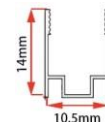

Aluminum Profile size

WTG0616-4

Lighting Direction	Side Lighting
PCB Width(mm)	8
Weight(g/m)	90
Section size(mm)	6*16

End cap with hole

End cap no hole

LWTG0814-1

Lighting Direction	Side Lighting
PCB Width(mm)	8
Weight(g/m)	145
Section size(mm)	8*14
Beam angle	120°
Aluminum Profile size	

Section size(mm) 8*15

Beam angle 180°

Aluminum Profile size

LWTG0816-1

Lighting Direction Side Lighting

PCB Width(mm) 8

Weight(g/m) 112

Section size(mm) 8*16

Beam angle 180°

Aluminum Profile size

LWTG0815-2

Lighting Direction Side Lighting

PCB Width(mm) 8

Weight(g/m) 118

Section size(mm) 8*16

Beam angle 120°