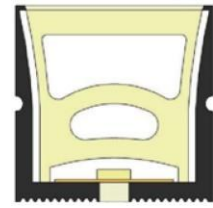

LWTG2020-7

Lighting Direction	Top Lighting
PCB Width(mm)	12
Weight(g/m)	330
Section size(mm)	20*20
Beam angle	120°
Aluminum Profile size