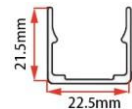

PCB Width(mm) 10

Weight(g/m) 183

Section size(mm) 20*14

Beam angle 120°

Aluminum Profile size

End cap with hole End cap no hole Aluminum Clip Aluminum Profile Flexible Profile

LWTG2020-1

Lighting Direction Top Lighting

PCB Width(mm) 10/12

Weight(g/m) 348

Section size(mm) 20*20

Beam angle 180°

Aluminum Profile size

End cap with hole End cap no hole Aluminum Clip Aluminum Profile Flexible Profile

LWTG2020-2

Lighting Direction 3 sides Top Lighting

PCB Width(mm) 10/12

Weight(g/m) 295

Section size(mm) 20*20

Beam angle 180°

Aluminum Profile size

End cap with hole End cap no hole Aluminum Clip Aluminum Profile Flexible Profile

LWTG2020-3

Lighting Direction Top Lighting

PCB Width(mm) 10/12

Weight(g/m) 271

Section size(mm) 20*20

Beam angle 180°

Aluminum Profile size

End cap with hole End cap no hole Aluminum Clip Aluminum Profile Flexible Profile

LWTG2020-4

Lighting Direction Top/Side Lighting