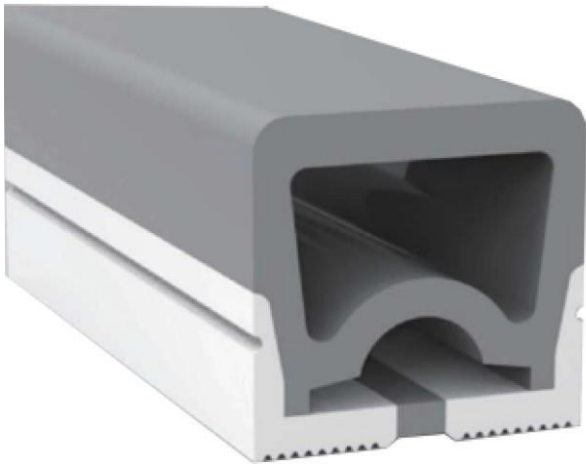

PCB Width(mm) 10/12

Weight(g/m) 348

Section size(mm) 20*20

Beam angle 180°

Aluminum Profile size

End cap with hole End cap no hole Aluminum Clip Aluminum Profile Flexible Profile

LWTG2020-2

Lighting Direction 3 sides Top Lighting