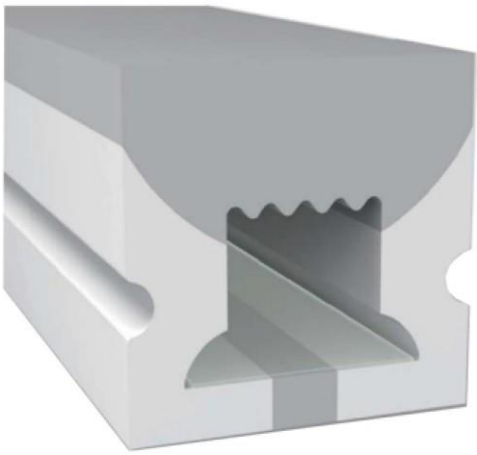

LED SILICONE NEON STRIP

CONTENTS

CONTENTS

CONTENTS

LWTG1105-1

Lighting Direction	Top Lighting
PCB Width(mm)	8
Weight(g/m)	50
Section size(mm)	5*11
Beam angle	120°

End cap with hole End cap no hole Plastic Clip

LWTG0606-1

Lighting Direction	Top Lighting
PCB Width(mm)	3
Weight(g/m)	42
Section size(mm)	6*6
Beam angle	180°

LWTG0808-1

Lighting Direction	Top Lighting
PCB Width(mm)	5
Weight(g/m)	56
Section size(mm)	8*0
Beam angle	120°
Aluminum Profile size	

End cap no hole End cap with hole Aluminum Clip

LWTG1010-1

Lighting Direction	Top Lighting
PCB Width(mm)	5/6
Weight(g/m)	112
Section size(mm)	10*10
Beam angle	120°
Aluminum Profile size	

End cap with hole End cap no hole Aluminum Clip Aluminum Profile Flexible Profile

LWTG1010-2

Lighting Direction 3 Sides Top Lighting

PCB Width(mm) 5/6

Weight(g/m) 116

Section size(mm) 10*10

Beam angle 180°

Aluminum Profile size

End cap with hole End cap no hole Aluminum Clip Aluminum Profile Flexible Profile