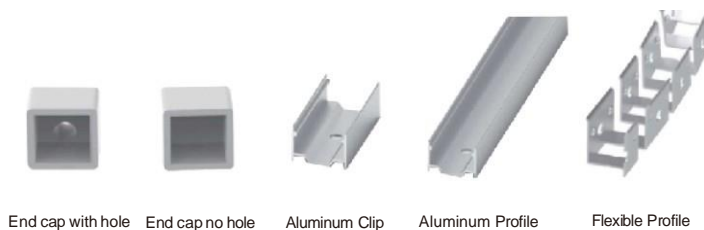

LWTG1212-8

Lighting Direction	Side Lighting
PCB Width(mm)	8
Weight(g/m)	135
Section size(mm)	12*12
Beam angle	120°
Aluminum Profile size	

LWTG1215-1

Lighting Direction	Side Lighting
PCB Width(mm)	8
Weight(g/m)	180
Section size(mm)	12*15
Beam angle	120°
Aluminum Profile size	

LWTG1414-2

Lighting Direction	3 sides Top Lighting
PCB Width(mm)	10
Weight(g/m)	147
Section size(mm)	14*14
Beam angle	180°
Aluminum Profile size	

LWTG1414-1

Lighting Direction	Top Lighting
PCB Width(mm)	10
Weight(g/m)	145
Section size(mm)	14*14
Beam angle	120°
Aluminum Profile size	

LWTG1414-3

Lighting Direction	Side Lighting
PCB Width(mm)	8
Weight(g/m)	163
Section size(mm)	14*14
Beam angle	120°
Aluminum Profile size	

LWTG1510-1

Lighting Direction Top Lighting

PCB Width(mm) 10

Weight(g/m) 131