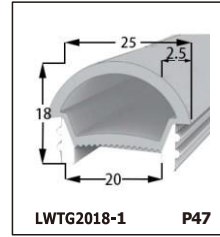

LED SILICONE NEON STRIP

CONTENTS

CONTENTS

CONTENTS

LWTG1105-1

Lighting Direction	Top Lighting
PCB Width(mm)	8
Weight(g/m)	50
Section size(mm)	5*11
Beam angle	120°

End cap with hole End cap no hole Plastic Clip

LWTG1305-1

Lighting Direction	Top Lighting
PCB Width(mm)	10
Weight(g/m)	56
Section size(mm)	5*13
Beam angle	120°

End cap with hole End cap no hole Plastic Clip

LWTG1505-1

Lighting Direction	Top Lighting
PCB Width(mm)	12
Weight(g/m)	61
Section size(mm)	5*15
Beam angle	120°

LWTG0606-1

Lighting Direction	Top Lighting
PCB Width(mm)	3
Weight(g/m)	42
Section size(mm)	6*6
Beam angle	180°

LWTG0808-1

Lighting Direction	Top Lighting
PCB Width(mm)	5
Weight(g/m)	56
Section size(mm)	8*0
Beam angle	120°
Aluminum Profile size	

LWTG1010-2

Lighting Direction 3 Sides Top Lighting

PCB Width(mm) 5/6

Weight(g/m) 116

Section size(mm) 10*10

Beam angle 180°

Aluminum Profile size

End cap with hole End cap no hole Aluminum Clip Aluminum Profile Flexible Profile