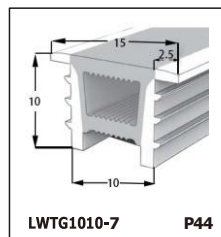

LED SILICONE NEON STRIP

CONTENTS

CONTENTS

CONTENTS

LWTG1105-1

Lighting Direction	Top Lighting
PCB Width(mm)	8
Weight(g/m)	50
Section size(mm)	5*11
Beam angle	120°

End cap with hole End cap no hole Plastic Clip

LWTG1305-1

Lighting Direction	Top Lighting
PCB Width(mm)	10
Weight(g/m)	56
Section size(mm)	5*13
Beam angle	120°

End cap with hole End cap no hole Plastic Clip

LWTG1505-1

Lighting Direction	Top Lighting
PCB Width(mm)	12
Weight(g/m)	61
Section size(mm)	5*15
Beam angle	120°

LWTG0606-1

Lighting Direction	Top Lighting
PCB Width(mm)	3
Weight(g/m)	42
Section size(mm)	6*6
Beam angle	180°

LWTG0808-1

Lighting Direction	Top Lighting
PCB Width(mm)	5
Weight(g/m)	56
Section size(mm)	8*0
Beam angle	120°
Aluminum Profile size	