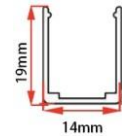

Lighting Direction   Side Lighting

PCB Width(mm)   10

Weight(g/m)   225

Section size(mm)   12*20

Beam angle   120°

Aluminum Profile size