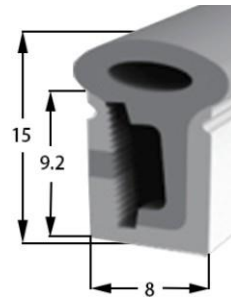

Beam angle 120°

Aluminum Profile size

End cap with hole End cap no hole Aluminum Clip Aluminum Profile Flexible Profile

LWTG0613-1

Lighting Direction Side Lighting

PCB Width(mm) 8

Weight(g/m) 79

Section size(mm) 6*13

Beam angle 180°

Aluminum Profile size

LWTG0616-1

Lighting Direction Side Lighting

PCB Width(mm) 8

Weight(g/m) 89

Section size(mm) 6*16

Beam angle 120°

Aluminum Profile size

WTG0616-4

Lighting Direction	Side Lighting
PCB Width(mm)	8
Weight(g/m)	90
Section size(mm)	6*16

End cap with hole

End cap no hole

LWTG0814-1

Lighting Direction	Side Lighting
PCB Width(mm)	8
Weight(g/m)	145
Section size(mm)	8*14
Beam angle	120°
Aluminum Profile size	

End cap with hole

End cap no hole

Aluminum Clip

Aluminum Profile

LWTG0815-1

Lighting Direction Side Lighting

PCB Width(mm) 8

Weight(g/m) 114