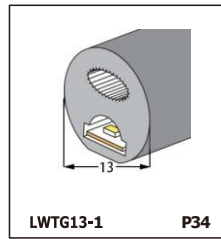

LED SILICONE NEON STRIP

CONTENTS

CONTENTS

CONTENTS

LWTG1105-1

Lighting Direction	Top Lighting
PCB Width(mm)	8
Weight(g/m)	50
Section size(mm)	5*11
Beam angle	120°

End cap with hole End cap no hole Plastic Clip

LWTG1305-1

Lighting Direction	Top Lighting
PCB Width(mm)	10
Weight(g/m)	56
Section size(mm)	5*13
Beam angle	120°

End cap with hole End cap no hole Plastic Clip

LWTG1505-1

Lighting Direction	Top Lighting
PCB Width(mm)	12
Weight(g/m)	61
Section size(mm)	5*15
Beam angle	120°

LWTG0606-1

Lighting Direction	Top Lighting
PCB Width(mm)	3
Weight(g/m)	42
Section size(mm)	6*6
Beam angle	180°

LWTG0808-1

Lighting Direction	Top Lighting
PCB Width(mm)	5
Weight(g/m)	56
Section size(mm)	8*0
Beam angle	120°
Aluminum Profile size	