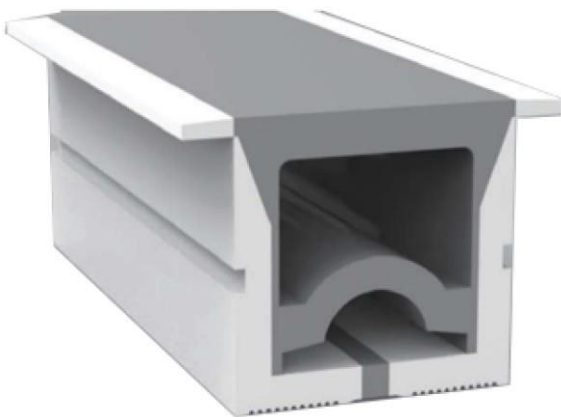

LWTG2020-5

Lighting Direction Top Lighting

PCB Width(mm) 10/12

Weight(g/m) 296

Section size(mm) 20*19

Beam angle 120°

Aluminum Profile size