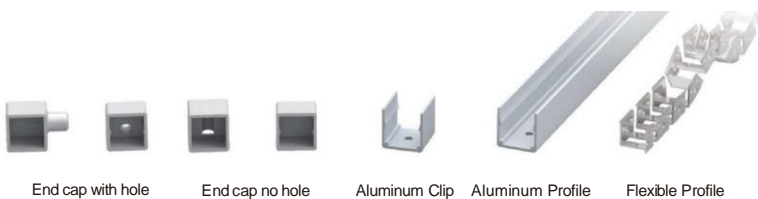

LWTG1212-2

Lighting Direction 3 Sides Top Lighting

PCB Width(mm) 8

Weight(g/m) 125

Section size(mm) 12*12

Beam angle 180°

Aluminum Profile size

LWTG1212-3

Lighting Direction Top Lighting

PCB Width(mm) 8

Weight(g/m) 114

Section size(mm) 12*12

Beam angle 120°

Aluminum Profile size

LWTG1212-4

Lighting Direction	Side Lighting
PCB Width(mm)	5
Weight(g/m)	166
Section size(mm)	12*12
Beam angle	120°
Aluminum Profile size	

LWTG1212-8

Lighting Direction	Side Lighting
PCB Width(mm)	8
Weight(g/m)	135
Section size(mm)	12*12
Beam angle	120°
Aluminum Profile size	

LWTG1215-1

Lighting Direction	Side Lighting
PCB Width(mm)	8
Weight(g/m)	180
Section size(mm)	12*15
Beam angle	120°
Aluminum Profile size	

LWTG1414-2

Lighting Direction	3 sides Top Lighting
PCB Width(mm)	10
Weight(g/m)	147
Section size(mm)	14*14
Beam angle	180°
Aluminum Profile size	

LWTG1414-1

Lighting Direction	Top Lighting
PCB Width(mm)	10
Weight(g/m)	145
Section size(mm)	14*14
Beam angle	120°
Aluminum Profile size	