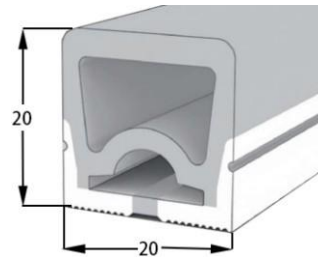

Lighting Direction 3 sidesTop Lighting

PCB Width(mm) 10/12

Weight(g/m) 251

Section size(mm) 20*14

Beam angle 180°

Aluminum Profile size 

LWTG2014-3

Lighting Direction Top Lighting

PCB Width(mm) 10

Weight(g/m) 183

Section size(mm) 20*14

Beam angle 120°

Aluminum Profile size

End cap with hole End cap no hole Aluminum Clip Aluminum Profile Flexible Profile

LWTG2020-1

Lighting Direction Top Lighting

PCB Width(mm) 10/12

Weight(g/m) 348

Section size(mm) 20*20

Beam angle 180°

Aluminum Profile size

End cap with hole End cap no hole Aluminum Clip Aluminum Profile Flexible Profile

LWTG2020-2

Lighting Direction 3 sides Top Lighting

PCB Width(mm) 10/12

Weight(g/m) 295

Section size(mm) 20*20

Beam angle 180°

Aluminum Profile size

End cap with hole End cap no hole Aluminum Clip Aluminum Profile Flexible Profile

LWTG2020-3

Lighting Direction Top Lighting