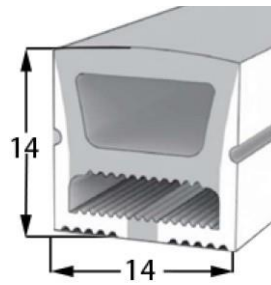

Lighting Direction Top Lighting

PCB Width(mm) 8

Weight(g/m) 114

Section size(mm) 12*12

Beam angle 120°

Aluminum Profile size

LWTG1212-4

Lighting Direction	Side Lighting
PCB Width(mm)	5
Weight(g/m)	166
Section size(mm)	12*12
Beam angle	120°
Aluminum Profile size	

LWTG1212-8

Lighting Direction	Side Lighting
PCB Width(mm)	8
Weight(g/m)	135
Section size(mm)	12*12
Beam angle	120°
Aluminum Profile size	

LWTG1215-1

Lighting Direction	Side Lighting
PCB Width(mm)	8
Weight(g/m)	180
Section size(mm)	12*15
Beam angle	120°
Aluminum Profile size	

LWTG1414-2

Lighting Direction	3 sides Top Lighting
PCB Width(mm)	10
Weight(g/m)	147
Section size(mm)	14*14
Beam angle	180°
Aluminum Profile size	

LWTG1414-1

Lighting Direction	Top Lighting
PCB Width(mm)	10
Weight(g/m)	145
Section size(mm)	14*14
Beam angle	120°
Aluminum Profile size	

LWTG1414-3

Lighting Direction	Side Lighting
PCB Width(mm)	8
Weight(g/m)	163
Section size(mm)	14*14
Beam angle	120°
Aluminum Profile size	

LWTG1510-1

Lighting Direction Top Lighting

PCB Width(mm) 10

Weight(g/m) 131