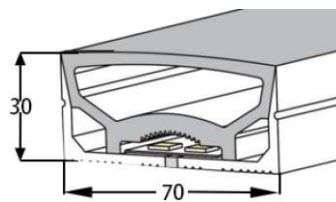

End cap with hole End cap no hole Aluminum Clip Aluminum Profile

LWTG4025-1

Lighting Direction Top Lighting

PCB Width(mm) 20

Weight(g/m) 657

Section size(mm) 40*25

Beam angle 120°

Aluminum Profile size

End cap with hole End cap no hole Aluminum Clip Aluminum Profile Flexible Profile

LWTG5025-1

Lighting Direction Top Lighting

PCB Width(mm) 20

Weight(g/m) 860

Section size(mm) 50*25

Beam angle 120°

Aluminum Profile size 

End cap with hole End cap no hole Aluminum Clip Aluminum Profile Flexible Profile

LWTG7030-1

Lighting Direction Top Lighting

PCB Width(mm) 30

Weight(g/m) 1339

Section size(mm) 70*30

Beam angle 120°

Aluminum Profile size 

End cap with hole End cap no hole Aluminum Clip Aluminum Profile Flexible Profile

LWTG10030-1

Lighting Direction	Top Lighting
PCB Width(mm)	20X2
Weight(g/m)	1836
Section size(mm)	100*30
Beam angle	120°
Aluminum Profile size	