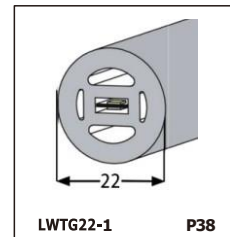

LED SILICONE NEON STRIP

CONTENTS

CONTENTS

CONTENTS

LWTG1105-1

Lighting Direction	Top Lighting
PCB Width(mm)	8
Weight(g/m)	50
Section size(mm)	5*11
Beam angle	120°

End cap with hole End cap no hole Plastic Clip

LWTG1305-1

Lighting Direction	Top Lighting
PCB Width(mm)	10
Weight(g/m)	56
Section size(mm)	5*13
Beam angle	120°

End cap with hole End cap no hole Plastic Clip

LWTG1505-1

Lighting Direction	Top Lighting
PCB Width(mm)	12
Weight(g/m)	61
Section size(mm)	5*15
Beam angle	120°

LWTG0606-1

Lighting Direction	Top Lighting
PCB Width(mm)	3
Weight(g/m)	42
Section size(mm)	6*6
Beam angle	180°

LWTG0808-1

Lighting Direction	Top Lighting
PCB Width(mm)	5
Weight(g/m)	56
Section size(mm)	8*0
Beam angle	120°
Aluminum Profile size	

End cap no hole End cap with hole Aluminum Clip

LWTG1010-1

Lighting Direction	Top Lighting
PCB Width(mm)	5/6
Weight(g/m)	112
Section size(mm)	10*10
Beam angle	120°
Aluminum Profile size	

End cap with hole End cap no hole Aluminum Clip Aluminum Profile Flexible Profile