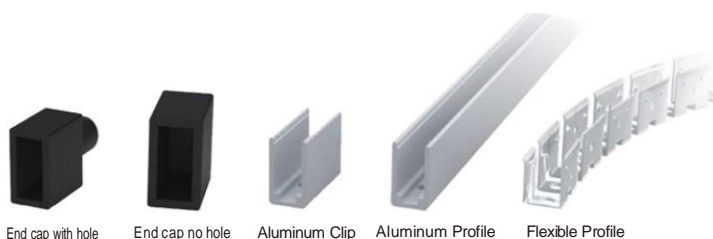

End cap with hole

End cap no hole

Aluminum Clip

Aluminum Profile

Flexible Profile