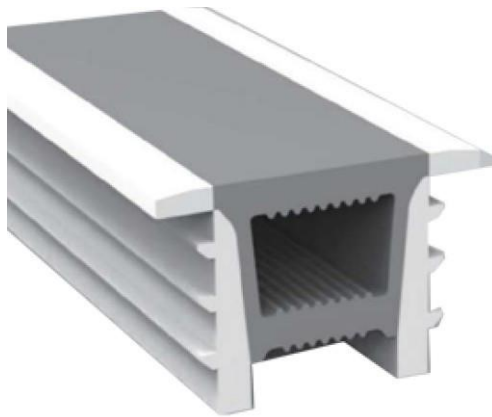

Beam angle 120°

Aluminum Profile size

Aluminum Clip

Aluminum Profile

Flexible Profile

LWTG1010-7

Lighting Direction Top Lighting

PCB Width(mm) 5