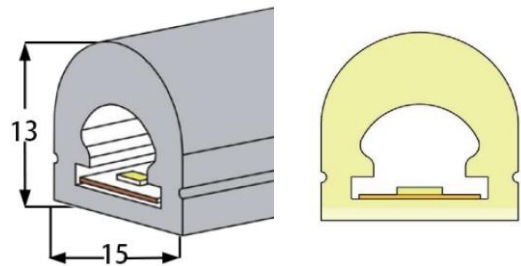

Section size(mm) 12*25

Beam angle 270°

Aluminum Profile size

LWTG1525-1

Lighting Direction 3 sides Top Lighting

PCB Width(mm) 10

Weight(g/m) 320

Section size(mm) 15*25

Beam angle 180°

LWTG1313-1

Lighting Direction	Top Lighting
PCB Width(mm)	8
Weight(g/m)	142
Section size(mm)	13*13
Beam angle	180°

LWTG1513-1

Lighting Direction	Top Lighting
PCB Width(mm)	10
Weight(g/m)	143
Section size(mm)	13*15
Beam angle	180°

LWTG13-1

Lighting Direction	Top Lighting
PCB Width(mm)	5
Weight(g/m)	136
Section size(mm)	∅13
Beam angle	270°

End cap with hole

End cap no hole

Plastic clip

LWTG20-1

Lighting Direction	Top Lighting
PCB Width(mm)	10
Weight(g/m)	320
Section size(mm)	∅20
Beam angle	270°