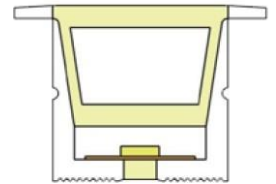

LWTG38-1

Lighting Direction	360°
PCB Width(mm)	double-sided 10
Weight(g/m)	1060
Section size(mm)	ø38
Beam angle	360°

LWTG22-4

Lighting Direction	Top Lighting
PCB Width(mm)	5
Weight(g/m)	157
Section size(mm)	22*14
Beam angle	180°
Aluminum Profile size	

LWTG1010-5

Lighting Direction	Top Lighting
PCB Width(mm)	5
Weight(g/m)	96
Section size(mm)	10*9
Beam angle	120°
Aluminum Profile size	

LWTG1212-5

Lighting Direction	Top Lighting
PCB Width(mm)	8
Weight(g/m)	132
Section size(mm)	12*11
Beam angle	120°
Aluminum Profile size	

Aluminum Clip

Aluminum Profile

Flexible Profile

LWTG1616-5

Lighting Direction	Top Lighting
PCB Width(mm)	10
Weight(g/m)	186
Section size(mm)	16*15
Beam angle	120°
Aluminum Profile size	

Aluminum Clip

Aluminum Profile