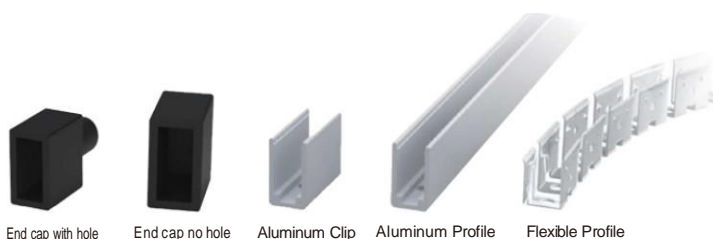

LWTG0612-2

Lighting Direction	Side Lighting
PCB Width(mm)	8
Weight(g/m)	68
Section size(mm)	6*12
Beam angle	120°
Aluminum Profile size