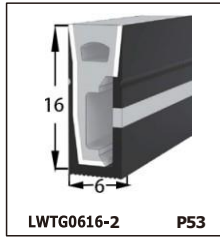

LED SILICONE NEON STRIP

CONTENTS

CONTENTS

CONTENTS

LWTG1105-1

Lighting Direction	Top Lighting
PCB Width(mm)	8
Weight(g/m)	50
Section size(mm)	5*11
Beam angle	120°

End cap with hole End cap no hole Plastic Clip

LWTG1305-1

Lighting Direction	Top Lighting
PCB Width(mm)	10
Weight(g/m)	56
Section size(mm)	5*13
Beam angle	120°

End cap with hole End cap no hole Plastic Clip

LWTG1505-1

Lighting Direction	Top Lighting
PCB Width(mm)	12
Weight(g/m)	61
Section size(mm)	5*15
Beam angle	120°