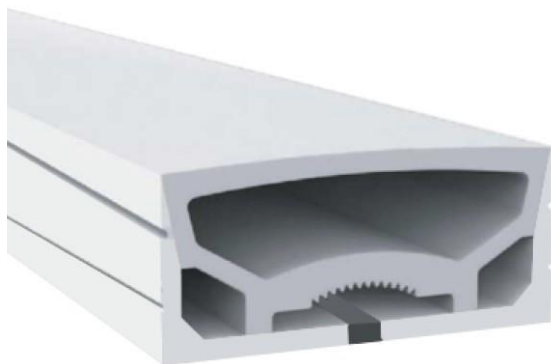

End cap with hole End cap no hole Aluminum Clip Aluminum Profile Flexible Profile

LWTG5025-1

Lighting Direction Top Lighting

PCB Width(mm) 20

Weight(g/m) 860

Section size(mm) 50*25

Beam angle 120°

Aluminum Profile size 

End cap with hole End cap no hole Aluminum Clip Aluminum Profile Flexible Profile

LWTG7030-1

Lighting Direction Top Lighting

PCB Width(mm) 30

Weight(g/m) 1339

Section size(mm) 70*30

Beam angle 120°

Aluminum Profile size 