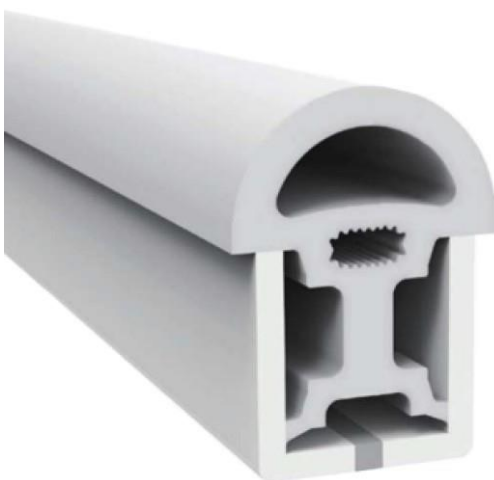

LWTG1525-1

Lighting Direction   3 sides Top Lighting

PCB Width(mm)   10

Weight(g/m)   320

Section size(mm)   15*25

Beam angle   180°