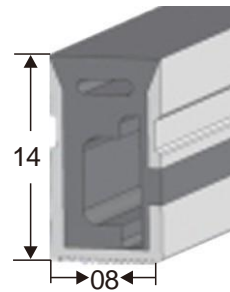

Beam angle 180°

Aluminum Profile size

LWTG0616-1

Lighting Direction Side Lighting

PCB Width(mm) 8

Weight(g/m) 89

Section size(mm) 6*16

Beam angle 120°

Aluminum Profile size

WTG0616-4

Lighting Direction	Side Lighting
PCB Width(mm)	8
Weight(g/m)	90
Section size(mm)	6*16

End cap with hole

End cap no hole

LWTG0814-1

Lighting Direction	Side Lighting
PCB Width(mm)	8
Weight(g/m)	145
Section size(mm)	8*14
Beam angle	120°
Aluminum Profile size	

End cap with hole

End cap no hole

Aluminum Clip

Aluminum Profile

LWTG0815-1

Lighting Direction Side Lighting

PCB Width(mm) 8

Weight(g/m) 114

Section size(mm) 8*15

Beam angle 180°

Aluminum Profile size

LWTG0816-1

Lighting Direction Side Lighting

PCB Width(mm) 8

Weight(g/m) 112

Section size(mm) 8*16