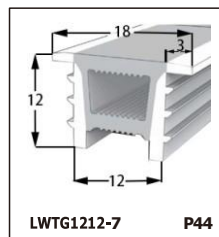

LED SILICONE NEON STRIP

CONTENTS

CONTENTS

CONTENTS

LWTG1105-1

Lighting Direction	Top Lighting
PCB Width(mm)	8
Weight(g/m)	50
Section size(mm)	5*11
Beam angle	120°

End cap with hole End cap no hole Plastic Clip

LWTG1305-1

Lighting Direction	Top Lighting
PCB Width(mm)	10
Weight(g/m)	56
Section size(mm)	5*13
Beam angle	120°

End cap with hole End cap no hole Plastic Clip

LWTG1505-1

Lighting Direction	Top Lighting
PCB Width(mm)	12
Weight(g/m)	61
Section size(mm)	5*15
Beam angle	120°

LWTG0606-1

Lighting Direction	Top Lighting
PCB Width(mm)	3
Weight(g/m)	42
Section size(mm)	6*6
Beam angle	180°

LWTG0808-1

Lighting Direction	Top Lighting
PCB Width(mm)	5
Weight(g/m)	56
Section size(mm)	8*0
Beam angle	120°
Aluminum Profile size	