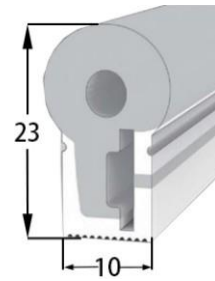

Aluminum Profile size

End cap with hole End cap no hole Aluminum Clip Flexible Profile

LWTG0817-1

Lighting Direction Side Lighting

PCB Width(mm) 8

Weight(g/m) 131

Section size(mm) 8*17

Beam angle 270°

Aluminum Profile size

End cap with hole End cap no hole Aluminum Clip Aluminum Profile Flexible Profile

LWTG1018-1

Lighting Direction 3 side Top Lighting

PCB Width(mm) 10

Weight(g/m) 195

Section size(mm) 10*18

Beam angle 180°

Aluminum Profile size

LWTG1020-1

Lighting Direction Side Lighting

PCB Width(mm) 10

Weight(g/m) 213

Section size(mm) 10*20

Beam angle 120°

LWTG1023-1

Lighting Direction	Side Lighting
PCB Width(mm)	10
Weight(g/m)	272
Section size(mm)	10*23
Beam angle	270°
Aluminum Profile size	

LWTG1023-2

Lighting Direction	Side Lighting
PCB Width(mm)	10
Weight(g/m)	196
Section size(mm)	10*23
Beam angle	270°
Aluminum Profile size	