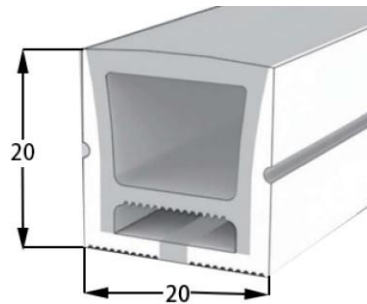

PCB Width(mm) 10/12

Weight(g/m) 348

Section size(mm) 20*20

Beam angle 180°

Aluminum Profile size

End cap with hole End cap no hole Aluminum Clip Aluminum Profile Flexible Profile

LWTG2020-2

Lighting Direction 3 sides Top Lighting

PCB Width(mm) 10/12

Weight(g/m) 295

Section size(mm) 20*20

Beam angle 180°

Aluminum Profile size

End cap with hole End cap no hole Aluminum Clip Aluminum Profile Flexible Profile

LWTG2020-3

Lighting Direction Top Lighting

PCB Width(mm) 10/12

Weight(g/m) 271

Section size(mm) 20*20

Beam angle 180°

Aluminum Profile size

End cap with hole End cap no hole Aluminum Clip Aluminum Profile Flexible Profile

LWTG2020-4

Lighting Direction Top/Side Lighting