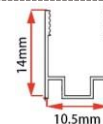

Beam angle 180°

Aluminum Profile size

LWTG0815-2

Lighting Direction Side Lighting

PCB Width(mm) 8

Weight(g/m) 118

Section size(mm) 8*16

Beam angle 120°

Aluminum Profile size

End cap with hole End cap no hole Aluminum Clip Flexible Profile

LWTG0817-1

Lighting Direction Side Lighting

PCB Width(mm) 8

Weight(g/m) 131

Section size(mm) 8*17

Beam angle 270°

Aluminum Profile size

End cap with hole End cap no hole Aluminum Clip Aluminum Profile Flexible Profile

LWTG1018-1

Lighting Direction 3 side Top Lighting

PCB Width(mm) 10

Weight(g/m) 195

Section size(mm) 10*18