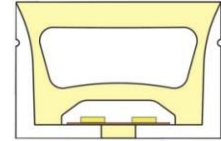

PCB Width(mm) 10/12

Weight(g/m) 271

Section size(mm) 20*20

Beam angle 180°

Aluminum Profile size

End cap with hole End cap no hole Aluminum Clip Aluminum Profile Flexible Profile

LWTG2020-4

Lighting Direction Top/Side Lighting

PCB Width(mm) Top View 8/Side View 10

Weight(g/m) 297

Section size(mm) 20*20

Beam angle 120°

Aluminum Profile size 

LWTG2010-1

Lighting Direction Top Lighting

PCB Width(mm) 10/12

Weight(g/m) 180

Section size(mm) 20*10

Beam angle 120°

Aluminum Profile size 

LWTG2517-1

Lighting Direction	Top Lighting
PCB Width(mm)	15
Weight(g/m)	362
Section size(mm)	25*17
Beam angle	120°
Aluminum Profile size	

LWTG2720-1

Lighting Direction	Top Lighting
PCB Width(mm)	15
Weight(g/m)	400
Section size(mm)	27*20
Beam angle	120°
Aluminum Profile size	

LWTG3020-1

Lighting Direction	Top Lighting
PCB Width(mm)	15
Weight(g/m)	476
Section size(mm)	30*20
Beam angle	120°
Aluminum Profile size	