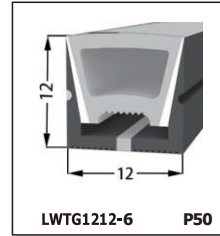

LED SILICONE NEON STRIP

CONTENTS

CONTENTS

CONTENTS

LWTG1105-1

Lighting Direction	Top Lighting
PCB Width(mm)	8
Weight(g/m)	50
Section size(mm)	5*11
Beam angle	120°

End cap with hole End cap no hole Plastic Clip

LWTG1305-1

Lighting Direction	Top Lighting
PCB Width(mm)	10
Weight(g/m)	56
Section size(mm)	5*13
Beam angle	120°

End cap with hole End cap no hole Plastic Clip

LWTG1505-1

Lighting Direction	Top Lighting
PCB Width(mm)	12
Weight(g/m)	61
Section size(mm)	5*15
Beam angle	120°

LWTG0606-1

Lighting Direction	Top Lighting
PCB Width(mm)	3
Weight(g/m)	42
Section size(mm)	6*6
Beam angle	180°

LWTG0808-1

Lighting Direction	Top Lighting
PCB Width(mm)	5
Weight(g/m)	56
Section size(mm)	8*0
Beam angle	120°
Aluminum Profile size	