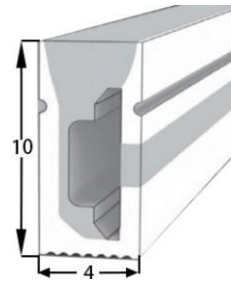

End cap with hole End cap no hole Aluminum Clip Aluminum Profile Flexible Profile

LWTG5025-1

Lighting Direction Top Lighting

PCB Width(mm) 20

Weight(g/m) 860

Section size(mm) 50*25

Beam angle 120°

Aluminum Profile size 

End cap with hole End cap no hole Aluminum Clip Aluminum Profile Flexible Profile

LWTG7030-1

Lighting Direction Top Lighting

PCB Width(mm) 30

Weight(g/m) 1339

Section size(mm) 70*30

Beam angle 120°

Aluminum Profile size 

End cap with hole End cap no hole Aluminum Clip Aluminum Profile Flexible Profile

LWTG10030-1

Lighting Direction	Top Lighting
PCB Width(mm)	20X2
Weight(g/m)	1836
Section size(mm)	100*30
Beam angle	120°
Aluminum Profile size	

LWTG0408-1

Lighting Direction	Side Lighting
PCB Width(mm)	5
Weight(g/m)	30
Section size(mm)	4*8
Beam angle	120°

LWTG0410-1

Lighting Direction Side Lighting

PCB Width(mm) 5/6

Weight(g/m) 47

Section size(mm) 4*10