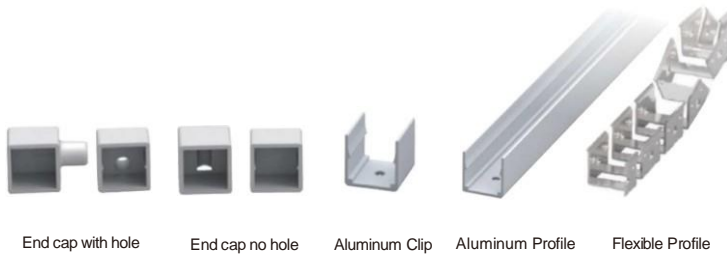

End cap with hole End cap no hole Aluminum Clip Flexible Profile

LWTG1616-1

Lighting Direction	Top Lighting
PCB Width(mm)	10/12
Weight(g/m)	238
Section size(mm)	16*16
Beam angle	120°
Aluminum Profile size	

End cap with hole End cap no hole Aluminum Clip Aluminum Profile Flexible Profile

LWTG1616-2

Lighting Direction Top Lighting

PCB Width(mm) 10

Weight(g/m) 192

Section size(mm) 16*16

Beam angle 120°

Aluminum Profile size

End cap with hole End cap no hole Aluminum Clip Aluminum Profile Flexible Profile

LWTG1616-3

Lighting Direction Side Lighting

PCB Width(mm) 10

Weight(g/m) 259

Section size(mm) 16*16

Beam angle 120°

Aluminum Profile size

End cap with hole End cap no hole Aluminum Clip Aluminum Profile Flexible Profile

LWTG1616-4

Lighting Direction 3 sides Top Lighting

PCB Width(mm) 10

Weight(g/m) 198

Section size(mm) 16*16

Beam angle 180°

Aluminum Profile size