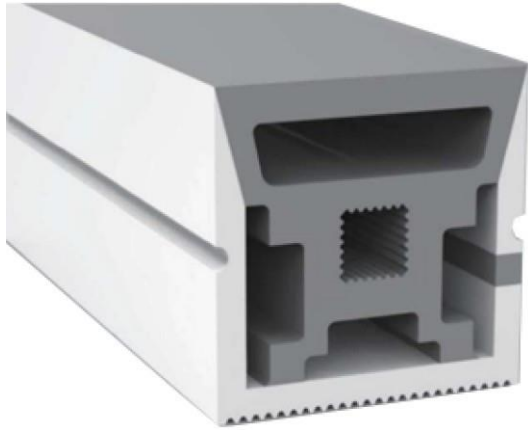

PCB Width(mm) 10/12

Weight(g/m) 271

Section size(mm) 20*20

Beam angle 180°

Aluminum Profile size

End cap with hole End cap no hole Aluminum Clip Aluminum Profile Flexible Profile

LWTG2020-4

Lighting Direction Top/Side Lighting