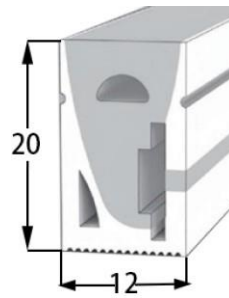

Aluminum Profile size

End cap with hole End cap no hole Aluminum Clip Aluminum Profile Flexible Profile

LWTG1018-1

Lighting Direction 3 side Top Lighting

PCB Width(mm) 10

Weight(g/m) 195

Section size(mm) 10*18

Beam angle 180°

Aluminum Profile size

LWTG1020-1

Lighting Direction Side Lighting

PCB Width(mm) 10

Weight(g/m) 213

Section size(mm) 10*20

Beam angle 120°

LWTG1023-1

Lighting Direction	Side Lighting
PCB Width(mm)	10
Weight(g/m)	272
Section size(mm)	10*23
Beam angle	270°
Aluminum Profile size	

LWTG1023-2

Lighting Direction	Side Lighting
PCB Width(mm)	10
Weight(g/m)	196
Section size(mm)	10*23
Beam angle	270°
Aluminum Profile size	

LWTG1220-1

Lighting Direction Side Lighting

PCB Width(mm) 10

Weight(g/m) 248

Section size(mm) 12*20

Beam angle 120°

Aluminum Profile size

LWTG1220-5