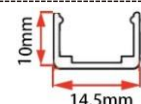

Lighting Direction Top Lighting

PCB Width(mm) 8

Weight(g/m) 124

Section size(mm) 12*11

Beam angle 120°

Aluminum Profile size

Aluminum Clip

Aluminum Profile