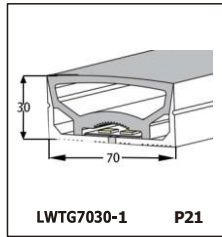

LED SILICONE NEON STRIP

CONTENTS

CONTENTS

CONTENTS

LWTG1105-1

Lighting Direction	Top Lighting
PCB Width(mm)	8
Weight(g/m)	50
Section size(mm)	5*11
Beam angle	120°

End cap with hole End cap no hole Plastic Clip

LWTG1305-1

Lighting Direction	Top Lighting
PCB Width(mm)	10
Weight(g/m)	56
Section size(mm)	5*13
Beam angle	120°

End cap with hole End cap no hole Plastic Clip

LWTG1505-1

Lighting Direction	Top Lighting
PCB Width(mm)	12
Weight(g/m)	61
Section size(mm)	5*15
Beam angle	120°

LWTG0606-1

Lighting Direction	Top Lighting
PCB Width(mm)	3
Weight(g/m)	42
Section size(mm)	6*6
Beam angle	180°

LWTG0808-1

Lighting Direction	Top Lighting
PCB Width(mm)	5
Weight(g/m)	56
Section size(mm)	8*0
Beam angle	120°
Aluminum Profile size	

LWTG1010-2

Lighting Direction 3 Sides Top Lighting

PCB Width(mm) 5/6

Weight(g/m) 116

Section size(mm) 10*10

Beam angle 180°

Aluminum Profile size

End cap with hole End cap no hole Aluminum Clip Aluminum Profile Flexible Profile