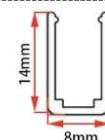

LWTG0408-1

Lighting Direction	Side Lighting
PCB Width(mm)	5
Weight(g/m)	30
Section size(mm)	4*8
Beam angle	120°

LWTG0410-1

Lighting Direction Side Lighting

PCB Width(mm) 5/6

Weight(g/m) 47

Section size(mm) 4*10

Beam angle 120°

Aluminum Profile size

End cap with hole End cap no hole Aluminum Clip Aluminum Profile Flexible Profile

LWTG0612-1

Lighting Direction Side Lighting

PCB Width(mm) 8

Weight(g/m) 75

Section size(mm) 6*12

Beam angle 120°

Aluminum Profile size

End cap with hole End cap no hole Aluminum Clip Aluminum Profile Flexible Profile

LWTG0613-1

Lighting Direction Side Lighting

PCB Width(mm) 8

Weight(g/m) 79

Section size(mm) 6*13

Beam angle 180°

Aluminum Profile size

LWTG0616-1

Lighting Direction Side Lighting

PCB Width(mm) 8

Weight(g/m) 89

Section size(mm) 6*16

Beam angle 120°