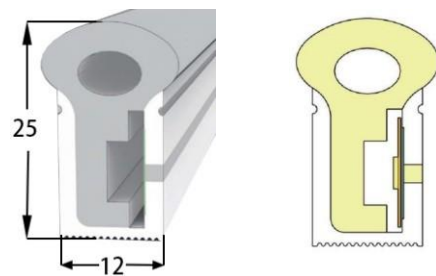

Lighting Direction Side Lighting

PCB Width(mm) 12

Weight(g/m) 248

Section size(mm) 12*20

Beam angle 120°

Aluminum Profile size

LWTG1220-2

Lighting Direction Side Lighting

PCB Width(mm) 10

Weight(g/m) 195

Section size(mm) 12*20

Beam angle 120°

Aluminum Profile size

LWTG1225-1

Lighting Direction Side Lighting

PCB Width(mm) 12

Weight(g/m) 335

Section size(mm) 12*25

Beam angle 270°

Aluminum Profile size

LWTG1225-2

Lighting Direction Side Lighting

PCB Width(mm) 10

Weight(g/m) 243