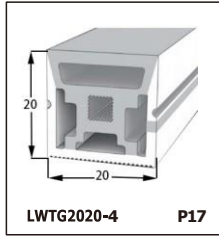

LED SILICONE NEON STRIP

CONTENTS

CONTENTS

CONTENTS

LWTG1105-1

Lighting Direction	Top Lighting
PCB Width(mm)	8
Weight(g/m)	50
Section size(mm)	5*11
Beam angle	120°

End cap with hole End cap no hole Plastic Clip

LWTG1305-1

Lighting Direction	Top Lighting
PCB Width(mm)	10
Weight(g/m)	56
Section size(mm)	5*13
Beam angle	120°

End cap with hole End cap no hole Plastic Clip

LWTG1505-1

Lighting Direction	Top Lighting
PCB Width(mm)	12
Weight(g/m)	61
Section size(mm)	5*15
Beam angle	120°

LWTG0606-1

Lighting Direction	Top Lighting
PCB Width(mm)	3
Weight(g/m)	42
Section size(mm)	6*6
Beam angle	180°

LWTG0808-1

Lighting Direction	Top Lighting
PCB Width(mm)	5
Weight(g/m)	56
Section size(mm)	8*0
Beam angle	120°
Aluminum Profile size	