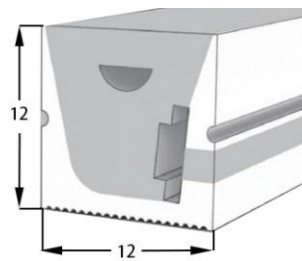

LWTG1212-2

Lighting Direction 3 Sides Top Lighting

PCB Width(mm) 8

Weight(g/m) 125

Section size(mm) 12*12

Beam angle 180°

Aluminum Profile size

LWTG1212-3

Lighting Direction Top Lighting

PCB Width(mm) 8

Weight(g/m) 114

Section size(mm) 12*12

Beam angle 120°

Aluminum Profile size

LWTG1212-4

Lighting Direction	Side Lighting
PCB Width(mm)	5
Weight(g/m)	166
Section size(mm)	12*12
Beam angle	120°
Aluminum Profile size	

LWTG1212-8

Lighting Direction	Side Lighting
PCB Width(mm)	8
Weight(g/m)	135
Section size(mm)	12*12
Beam angle	120°
Aluminum Profile size	

LWTG1215-1

Lighting Direction	Side Lighting
PCB Width(mm)	8
Weight(g/m)	180
Section size(mm)	12*15
Beam angle	120°
Aluminum Profile size	

LWTG1414-2

Lighting Direction	3 sides Top Lighting
PCB Width(mm)	10
Weight(g/m)	147
Section size(mm)	14*14
Beam angle	180°
Aluminum Profile size	

LWTG1414-1

Lighting Direction	Top Lighting
PCB Width(mm)	10
Weight(g/m)	145
Section size(mm)	14*14
Beam angle	120°
Aluminum Profile size	