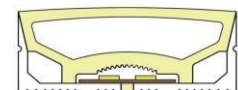

End cap with hole End cap no hole Aluminum Clip Aluminum Profile Flexible Profile

LWTG5025-1

Lighting Direction Top Lighting

PCB Width(mm) 20

Weight(g/m) 860

Section size(mm) 50*25

Beam angle 120°

Aluminum Profile size 

End cap with hole End cap no hole Aluminum Clip Aluminum Profile Flexible Profile

LWTG7030-1

Lighting Direction Top Lighting

PCB Width(mm) 30

Weight(g/m) 1339

Section size(mm) 70*30

Beam angle 120°

Aluminum Profile size 