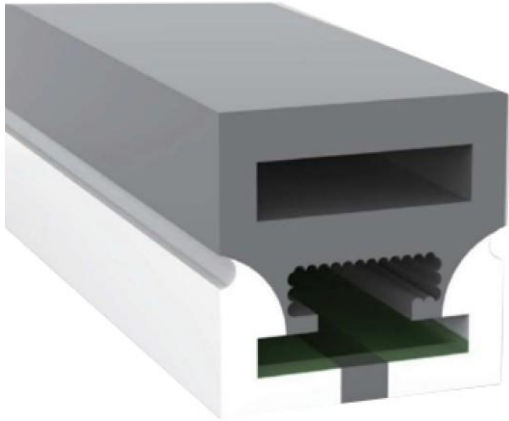

LWTG1212-2