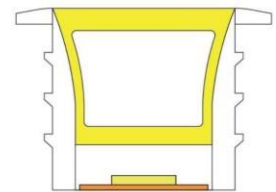

LWTG2020-8