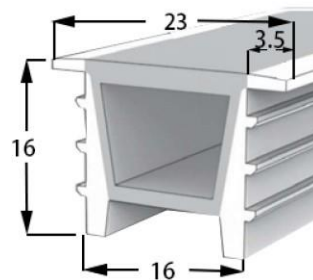

Lighting Direction Top Lighting

PCB Width(mm) 8

Weight(g/m) 124

Section size(mm) 12*11

Beam angle 120°

Aluminum Profile size

Aluminum Clip

Aluminum Profile

Flexible Profile

LWTG1510-2

Lighting Direction	Top Lighting
PCB Width(mm)	8/10
Weight(g/m)	107
Section size(mm)	15*9
Beam angle	120°
Aluminum Profile size	

LWTG1616-8

Lighting Direction	Top Lighting
PCB Width(mm)	8/10
Weight(g/m)	172
Section size(mm)	16*15
Beam angle	120°
Aluminum Profile size	