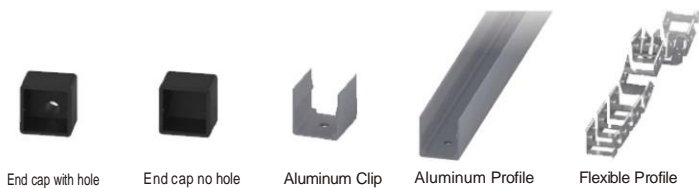

Lighting Direction	Top Lighting
PCB Width(mm)	6
Weight(g/m)	72
Section size(mm)	10*10
Beam angle	120°
Aluminum Profile size