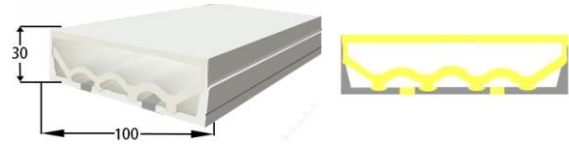

End cap with hole End cap no hole Aluminum Clip Aluminum Profile Flexible Profile

LWTG7030-1

Lighting Direction Top Lighting

PCB Width(mm) 30

Weight(g/m) 1339

Section size(mm) 70*30

Beam angle 120°

Aluminum Profile size 

End cap with hole End cap no hole Aluminum Clip Aluminum Profile Flexible Profile

LWTG10030-1

Lighting Direction	Top Lighting
PCB Width(mm)	20X2
Weight(g/m)	1836
Section size(mm)	100*30
Beam angle	120°
Aluminum Profile size	