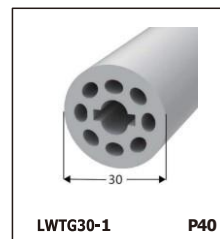

LED SILICONE NEON STRIP

CONTENTS

CONTENTS

CONTENTS

LWTG1105-1

Lighting Direction	Top Lighting
PCB Width(mm)	8
Weight(g/m)	50
Section size(mm)	5*11
Beam angle	120°

End cap with hole End cap no hole Plastic Clip

LWTG1305-1

Lighting Direction	Top Lighting
PCB Width(mm)	10
Weight(g/m)	56
Section size(mm)	5*13
Beam angle	120°

End cap with hole End cap no hole Plastic Clip

LWTG1505-1

Lighting Direction	Top Lighting
PCB Width(mm)	12
Weight(g/m)	61
Section size(mm)	5*15
Beam angle	120°

LWTG0606-1

Lighting Direction	Top Lighting
PCB Width(mm)	3
Weight(g/m)	42
Section size(mm)	6*6
Beam angle	180°

LWTG0808-1

Lighting Direction	Top Lighting
PCB Width(mm)	5
Weight(g/m)	56
Section size(mm)	8*0
Beam angle	120°
Aluminum Profile size	