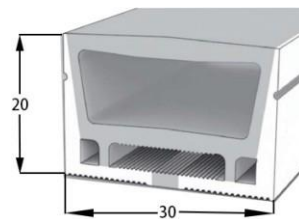

LWTG2720-1

Lighting Direction	Top Lighting
PCB Width(mm)	15
Weight(g/m)	400
Section size(mm)	27*20
Beam angle	120°
Aluminum Profile size	

LWTG3020-1

Lighting Direction	Top Lighting
PCB Width(mm)	15
Weight(g/m)	476
Section size(mm)	30*20
Beam angle	120°
Aluminum Profile size	

End cap with hole End cap no hole Aluminum Clip Aluminum Profile Flexible Profile

LWTG3020-2

Lighting Direction	Top Lighting
PCB Width(mm)	15
Weight(g/m)	428
Section size(mm)	30*20
Beam angle	120°
Aluminum Profile size	