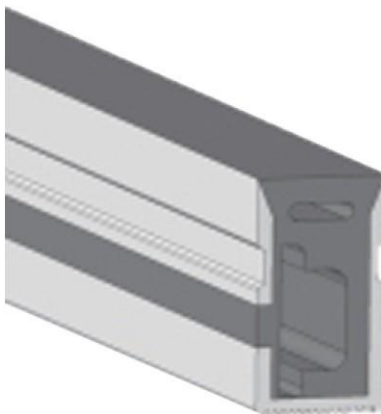

Aluminum Profile size

WTG0616-4

Lighting Direction	Side Lighting
PCB Width(mm)	8
Weight(g/m)	90
Section size(mm)	6*16

End cap with hole

End cap no hole

LWTG0814-1

Lighting Direction	Side Lighting
PCB Width(mm)	8
Weight(g/m)	145
Section size(mm)	8*14
Beam angle	120°
Aluminum Profile size	