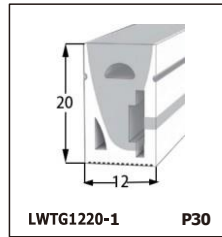

LED SILICONE NEON STRIP

CONTENTS

CONTENTS

CONTENTS

LWTG1105-1

Lighting Direction	Top Lighting
PCB Width(mm)	8
Weight(g/m)	50
Section size(mm)	5*11
Beam angle	120°

End cap with hole End cap no hole Plastic Clip

LWTG1305-1

Lighting Direction	Top Lighting
PCB Width(mm)	10
Weight(g/m)	56
Section size(mm)	5*13
Beam angle	120°

End cap with hole End cap no hole Plastic Clip

LWTG1505-1

Lighting Direction	Top Lighting
PCB Width(mm)	12
Weight(g/m)	61
Section size(mm)	5*15
Beam angle	120°

LWTG0606-1

Lighting Direction	Top Lighting
PCB Width(mm)	3
Weight(g/m)	42
Section size(mm)	6*6
Beam angle	180°

LWTG0808-1

Lighting Direction	Top Lighting
PCB Width(mm)	5
Weight(g/m)	56
Section size(mm)	8*0
Beam angle	120°
Aluminum Profile size	

LWTG1010-2

Lighting Direction 3 Sides Top Lighting

PCB Width(mm) 5/6

Weight(g/m) 116

Section size(mm) 10*10

Beam angle 180°

Aluminum Profile size

End cap with hole End cap no hole Aluminum Clip Aluminum Profile Flexible Profile