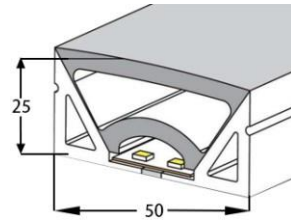

End cap with hole End cap no hole Aluminum Clip Aluminum Profile Flexible Profile

LWTG3032-1

Lighting Direction Side Lighting

PCB Width(mm) 12/15

Weight(g/m) 644

Section size(mm) 30*32

Beam angle 120°

Aluminum Profile size

End cap with hole End cap no hole Aluminum Clip Aluminum Profile

LWTG4025-1

Lighting Direction Top Lighting

PCB Width(mm) 20

Weight(g/m) 657

Section size(mm) 40*25

Beam angle 120°

Aluminum Profile size

End cap with hole End cap no hole Aluminum Clip Aluminum Profile Flexible Profile

LWTG5025-1

Lighting Direction Top Lighting

PCB Width(mm) 20

Weight(g/m) 860

Section size(mm) 50*25

Beam angle 120°

Aluminum Profile size 

End cap with hole End cap no hole Aluminum Clip Aluminum Profile Flexible Profile

LWTG7030-1

Lighting Direction Top Lighting

PCB Width(mm) 30

Weight(g/m) 1339

Section size(mm) 70*30

Beam angle 120°

Aluminum Profile size 