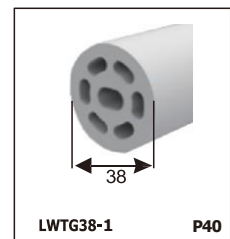

LED SILICONE NEON STRIP

CONTENTS

CONTENTS

CONTENTS

LWTG1105-1

Lighting Direction	Top Lighting
PCB Width(mm)	8
Weight(g/m)	50
Section size(mm)	5*11
Beam angle	120°

End cap with hole End cap no hole Plastic Clip

LWTG1305-1

Lighting Direction	Top Lighting
PCB Width(mm)	10
Weight(g/m)	56
Section size(mm)	5*13
Beam angle	120°

End cap with hole End cap no hole Plastic Clip

LWTG1505-1

Lighting Direction	Top Lighting
PCB Width(mm)	12
Weight(g/m)	61
Section size(mm)	5*15
Beam angle	120°

LWTG0606-1

Lighting Direction	Top Lighting
PCB Width(mm)	3
Weight(g/m)	42
Section size(mm)	6*6
Beam angle	180°

LWTG0808-1

Lighting Direction	Top Lighting
PCB Width(mm)	5
Weight(g/m)	56
Section size(mm)	8*0
Beam angle	120°
Aluminum Profile size	