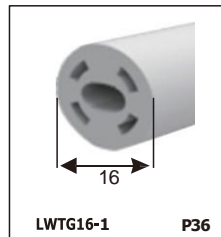

LED SILICONE NEON STRIP

CONTENTS

CONTENTS

CONTENTS

LWTG1105-1

Lighting Direction	Top Lighting
PCB Width(mm)	8
Weight(g/m)	50
Section size(mm)	5*11
Beam angle	120°

End cap with hole End cap no hole Plastic Clip

LWTG1305-1

Lighting Direction	Top Lighting
PCB Width(mm)	10
Weight(g/m)	56
Section size(mm)	5*13
Beam angle	120°

End cap with hole End cap no hole Plastic Clip

LWTG1505-1

Lighting Direction	Top Lighting
PCB Width(mm)	12
Weight(g/m)	61
Section size(mm)	5*15
Beam angle	120°

LWTG0606-1

Lighting Direction	Top Lighting
PCB Width(mm)	3
Weight(g/m)	42
Section size(mm)	6*6
Beam angle	180°

LWTG0808-1

Lighting Direction	Top Lighting
PCB Width(mm)	5
Weight(g/m)	56
Section size(mm)	8*0
Beam angle	120°
Aluminum Profile size	

LWTG1010-2

Lighting Direction 3 Sides Top Lighting

PCB Width(mm) 5/6

Weight(g/m) 116

Section size(mm) 10*10

Beam angle 180°

Aluminum Profile size

End cap with hole End cap no hole Aluminum Clip Aluminum Profile Flexible Profile