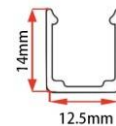

Aluminum Profile size

End cap with hole End cap no hole Aluminum Clip Flexible Profile

LWTG0817-1

Lighting Direction Side Lighting

PCB Width(mm) 8

Weight(g/m) 131

Section size(mm) 8*17

Beam angle 270°

Aluminum Profile size

End cap with hole End cap no hole Aluminum Clip Aluminum Profile Flexible Profile

LWTG1018-1

Lighting Direction 3 side Top Lighting

PCB Width(mm) 10

Weight(g/m) 195

Section size(mm) 10*18

Beam angle 180°

Aluminum Profile size

LWTG1020-1

Lighting Direction Side Lighting

PCB Width(mm) 10

Weight(g/m) 213

Section size(mm) 10*20

Beam angle 120°