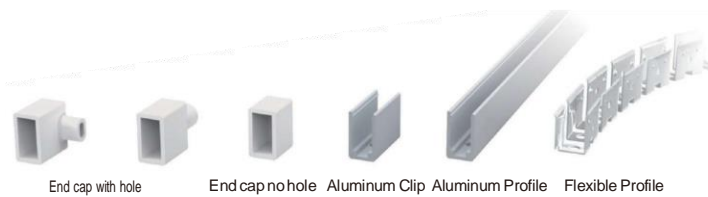

Beam angle 120°

Aluminum Profile size

End cap with hole End cap no hole Aluminum Clip Aluminum Profile Flexible Profile

LWTG0613-1

Lighting Direction Side Lighting

PCB Width(mm) 8

Weight(g/m) 79

Section size(mm) 6*13

Beam angle 180°

Aluminum Profile size

LWTG0616-1

Lighting Direction Side Lighting

PCB Width(mm) 8

Weight(g/m) 89

Section size(mm) 6*16

Beam angle 120°