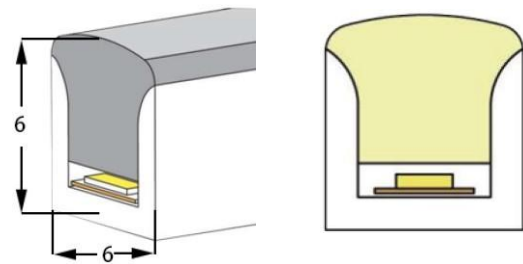

LED SILICONE NEON STRIP

CONTENTS

CONTENTS

CONTENTS

LWTG1105-1

Lighting Direction	Top Lighting
PCB Width(mm)	8
Weight(g/m)	50
Section size(mm)	5*11
Beam angle	120°

End cap with hole End cap no hole Plastic Clip

LWTG1305-1

Lighting Direction	Top Lighting
PCB Width(mm)	10
Weight(g/m)	56
Section size(mm)	5*13
Beam angle	120°

End cap with hole End cap no hole Plastic Clip

LWTG1505-1

Lighting Direction	Top Lighting
PCB Width(mm)	12
Weight(g/m)	61
Section size(mm)	5*15
Beam angle	120°

LWTG0606-1

Lighting Direction	Top Lighting
PCB Width(mm)	3
Weight(g/m)	42
Section size(mm)	6*6
Beam angle	180°

LWTG0808-1

Lighting Direction	Top Lighting
PCB Width(mm)	5
Weight(g/m)	56
Section size(mm)	8*0
Beam angle	120°
Aluminum Profile size	

End cap no hole End cap with hole Aluminum Clip

LWTG1010-1

Lighting Direction	Top Lighting
PCB Width(mm)	5/6
Weight(g/m)	112
Section size(mm)	10*10
Beam angle	120°
Aluminum Profile size	

End cap with hole End cap no hole Aluminum Clip Aluminum Profile Flexible Profile