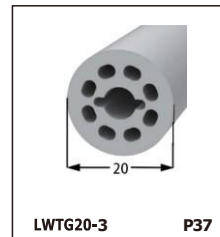

LED SILICONE NEON STRIP

CONTENTS

CONTENTS

CONTENTS

LWTG1105-1

Lighting Direction	Top Lighting
PCB Width(mm)	8
Weight(g/m)	50
Section size(mm)	5*11
Beam angle	120°

End cap with hole End cap no hole Plastic Clip

LWTG1305-1

Lighting Direction	Top Lighting
PCB Width(mm)	10
Weight(g/m)	56
Section size(mm)	5*13
Beam angle	120°

End cap with hole End cap no hole Plastic Clip

LWTG1505-1

Lighting Direction	Top Lighting
PCB Width(mm)	12
Weight(g/m)	61
Section size(mm)	5*15
Beam angle	120°

LWTG0606-1

Lighting Direction	Top Lighting
PCB Width(mm)	3
Weight(g/m)	42
Section size(mm)	6*6
Beam angle	180°

LWTG0808-1

Lighting Direction	Top Lighting
PCB Width(mm)	5
Weight(g/m)	56
Section size(mm)	8*0
Beam angle	120°
Aluminum Profile size	