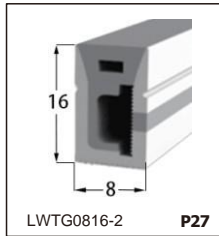

LED SILICONE NEON STRIP

CONTENTS

CONTENTS

CONTENTS

LWTG1105-1

Lighting Direction	Top Lighting
PCB Width(mm)	8
Weight(g/m)	50
Section size(mm)	5*11
Beam angle	120°

End cap with hole End cap no hole Plastic Clip

LWTG1305-1

Lighting Direction	Top Lighting
PCB Width(mm)	10
Weight(g/m)	56
Section size(mm)	5*13
Beam angle	120°

End cap with hole End cap no hole Plastic Clip

LWTG1505-1

Lighting Direction	Top Lighting
PCB Width(mm)	12
Weight(g/m)	61
Section size(mm)	5*15
Beam angle	120°