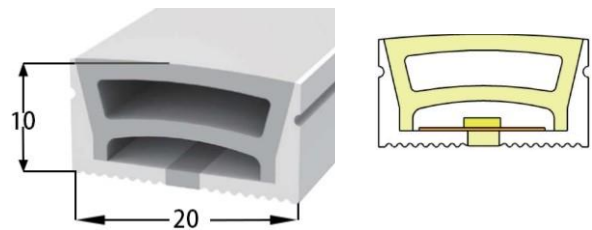

PCB Width(mm) 10/12

Weight(g/m) 271

Section size(mm) 20*20

Beam angle 180°

Aluminum Profile size

End cap with hole End cap no hole Aluminum Clip Aluminum Profile Flexible Profile

LWTG2020-4

Lighting Direction Top/Side Lighting

PCB Width(mm) Top View 8/Side View 10

Weight(g/m) 297

Section size(mm) 20*20

Beam angle 120°

Aluminum Profile size 

LWTG2010-1

Lighting Direction Top Lighting

PCB Width(mm) 10/12

Weight(g/m) 180

Section size(mm) 20*10

Beam angle 120°

Aluminum Profile size 

LWTG2517-1

Lighting Direction	Top Lighting
PCB Width(mm)	15
Weight(g/m)	362
Section size(mm)	25*17
Beam angle	120°
Aluminum Profile size	

LWTG2720-1

Lighting Direction	Top Lighting
PCB Width(mm)	15
Weight(g/m)	400
Section size(mm)	27*20
Beam angle	120°
Aluminum Profile size	

LWTG3020-1

Lighting Direction	Top Lighting
PCB Width(mm)	15
Weight(g/m)	476
Section size(mm)	30*20
Beam angle	120°
Aluminum Profile size	