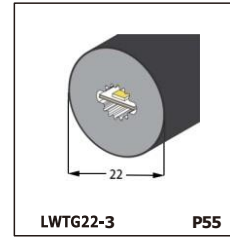

LED SILICONE NEON STRIP

CONTENTS

CONTENTS

CONTENTS

LWTG1105-1

Lighting Direction	Top Lighting
PCB Width(mm)	8
Weight(g/m)	50
Section size(mm)	5*11
Beam angle	120°

End cap with hole End cap no hole Plastic Clip

LWTG1305-1

Lighting Direction	Top Lighting
PCB Width(mm)	10
Weight(g/m)	56
Section size(mm)	5*13
Beam angle	120°

End cap with hole End cap no hole Plastic Clip

LWTG1505-1

Lighting Direction	Top Lighting
PCB Width(mm)	12
Weight(g/m)	61
Section size(mm)	5*15
Beam angle	120°

LWTG0606-1

Lighting Direction	Top Lighting
PCB Width(mm)	3
Weight(g/m)	42
Section size(mm)	6*6
Beam angle	180°

LWTG0808-1

Lighting Direction	Top Lighting
PCB Width(mm)	5
Weight(g/m)	56
Section size(mm)	8*0
Beam angle	120°
Aluminum Profile size	