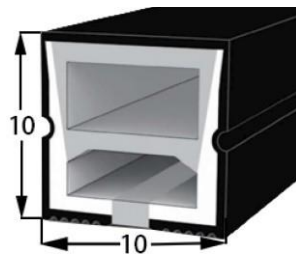

LWTG1010-6