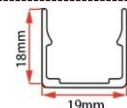

Lighting Direction	Top Lighting
PCB Width(mm)	10/12
Weight(g/m)	238
Section size(mm)	16*16
Beam angle	120°
Aluminum Profile size	

End cap with hole   End cap no hole   Aluminum Clip   Aluminum Profile   Flexible Profile