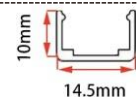

LWTG1010-4

Lighting Direction	Side Lighting
PCB Width(mm)	6
Weight(g/m)	84
Section size(mm)	10*10
Beam angle	120°
Aluminum Profile size	

LWTG1212-1

Lighting Direction	Top Lighting
PCB Width(mm)	8
Weight(g/m)	138
Section size(mm)	12*12
Beam angle	120°
Aluminum Profile size	

LWTG1212-2

Lighting Direction 3 Sides Top Lighting

PCB Width(mm) 8

Weight(g/m) 125

Section size(mm) 12*12

Beam angle 180°

Aluminum Profile size

LWTG1212-3

Lighting Direction Top Lighting

PCB Width(mm) 8

Weight(g/m) 114

Section size(mm) 12*12

Beam angle 120°

Aluminum Profile size

LWTG1212-4

Lighting Direction	Side Lighting
PCB Width(mm)	5
Weight(g/m)	166
Section size(mm)	12*12
Beam angle	120°
Aluminum Profile size	

LWTG1212-8

Lighting Direction	Side Lighting
PCB Width(mm)	8
Weight(g/m)	135
Section size(mm)	12*12
Beam angle	120°
Aluminum Profile size	

LWTG1215-1

Lighting Direction	Side Lighting
PCB Width(mm)	8
Weight(g/m)	180
Section size(mm)	12*15
Beam angle	120°
Aluminum Profile size	