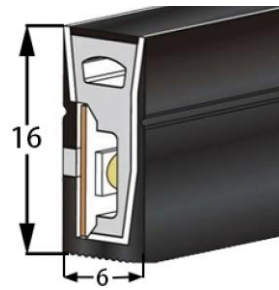

LWTG0616-3