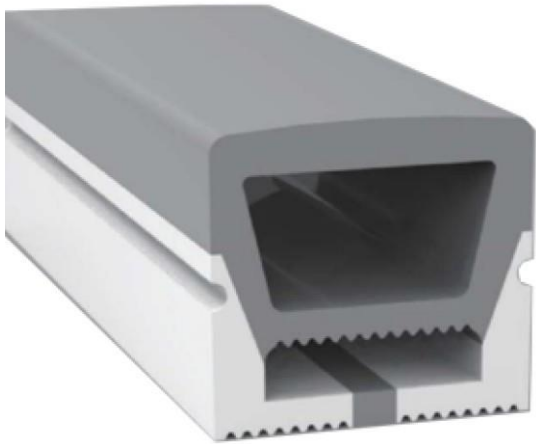

End cap with hole End cap no hole Aluminum Clip Aluminum Profile Flexible Profile

LWTG1616-3

Lighting Direction Side Lighting

PCB Width(mm) 10

Weight(g/m) 259

Section size(mm) 16*16

Beam angle 120°

Aluminum Profile size

End cap with hole End cap no hole Aluminum Clip Aluminum Profile Flexible Profile

LWTG1616-4

Lighting Direction 3 sides Top Lighting

PCB Width(mm) 10

Weight(g/m) 198

Section size(mm) 16*16

Beam angle 180°

Aluminum Profile size