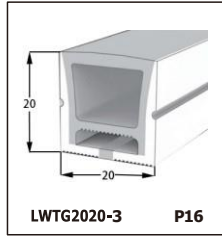

LED SILICONE NEON STRIP

CONTENTS

CONTENTS

CONTENTS

LWTG1105-1

Lighting Direction	Top Lighting
PCB Width(mm)	8
Weight(g/m)	50
Section size(mm)	5*11
Beam angle	120°

End cap with hole End cap no hole Plastic Clip

LWTG1305-1

Lighting Direction	Top Lighting
PCB Width(mm)	10
Weight(g/m)	56
Section size(mm)	5*13
Beam angle	120°

End cap with hole End cap no hole Plastic Clip

LWTG1505-1

Lighting Direction	Top Lighting
PCB Width(mm)	12
Weight(g/m)	61
Section size(mm)	5*15
Beam angle	120°

LWTG0606-1

Lighting Direction	Top Lighting
PCB Width(mm)	3
Weight(g/m)	42
Section size(mm)	6*6
Beam angle	180°

LWTG0808-1

Lighting Direction	Top Lighting
PCB Width(mm)	5
Weight(g/m)	56
Section size(mm)	8*0
Beam angle	120°
Aluminum Profile size	