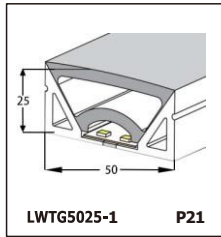

LED SILICONE NEON STRIP

CONTENTS

CONTENTS

CONTENTS

LWTG1105-1

Lighting Direction	Top Lighting
PCB Width(mm)	8
Weight(g/m)	50
Section size(mm)	5*11
Beam angle	120°

End cap with hole End cap no hole Plastic Clip

LWTG1305-1

Lighting Direction	Top Lighting
PCB Width(mm)	10
Weight(g/m)	56
Section size(mm)	5*13
Beam angle	120°

End cap with hole End cap no hole Plastic Clip

LWTG1505-1

Lighting Direction	Top Lighting
PCB Width(mm)	12
Weight(g/m)	61
Section size(mm)	5*15
Beam angle	120°

LWTG0606-1

Lighting Direction	Top Lighting
PCB Width(mm)	3
Weight(g/m)	42
Section size(mm)	6*6
Beam angle	180°

LWTG0808-1

Lighting Direction	Top Lighting
PCB Width(mm)	5
Weight(g/m)	56
Section size(mm)	8*0
Beam angle	120°
Aluminum Profile size	