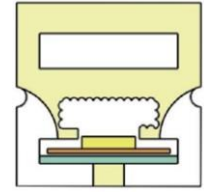

LWTG1212-2