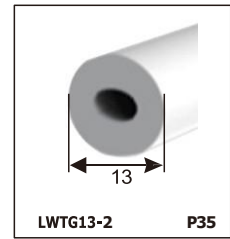

LED SILICONE NEON STRIP

CONTENTS

CONTENTS

CONTENTS

LWTG1105-1

Lighting Direction	Top Lighting
PCB Width(mm)	8
Weight(g/m)	50
Section size(mm)	5*11
Beam angle	120°

End cap with hole End cap no hole Plastic Clip

LWTG1305-1

Lighting Direction	Top Lighting
PCB Width(mm)	10
Weight(g/m)	56
Section size(mm)	5*13
Beam angle	120°

End cap with hole End cap no hole Plastic Clip

LWTG1505-1

Lighting Direction	Top Lighting
PCB Width(mm)	12
Weight(g/m)	61
Section size(mm)	5*15
Beam angle	120°

LWTG0606-1

Lighting Direction	Top Lighting
PCB Width(mm)	3
Weight(g/m)	42
Section size(mm)	6*6
Beam angle	180°

LWTG0808-1

Lighting Direction	Top Lighting
PCB Width(mm)	5
Weight(g/m)	56
Section size(mm)	8*0
Beam angle	120°
Aluminum Profile size	