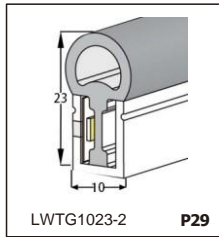

LED SILICONE NEON STRIP

CONTENTS

CONTENTS

CONTENTS

LWTG1105-1

Lighting Direction	Top Lighting
PCB Width(mm)	8
Weight(g/m)	50
Section size(mm)	5*11
Beam angle	120°

End cap with hole End cap no hole Plastic Clip

LWTG1305-1

Lighting Direction	Top Lighting
PCB Width(mm)	10
Weight(g/m)	56
Section size(mm)	5*13
Beam angle	120°

End cap with hole End cap no hole Plastic Clip

LWTG1505-1

Lighting Direction	Top Lighting
PCB Width(mm)	12
Weight(g/m)	61
Section size(mm)	5*15
Beam angle	120°

LWTG0606-1

Lighting Direction	Top Lighting
PCB Width(mm)	3
Weight(g/m)	42
Section size(mm)	6*6
Beam angle	180°

LWTG0808-1

Lighting Direction	Top Lighting
PCB Width(mm)	5
Weight(g/m)	56
Section size(mm)	8*0
Beam angle	120°
Aluminum Profile size	