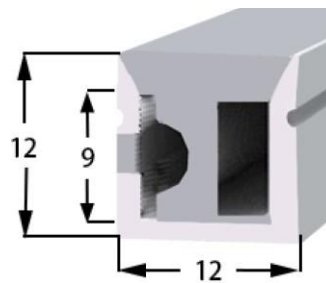

LWTG1010-4

Lighting Direction	Side Lighting
PCB Width(mm)	6
Weight(g/m)	84
Section size(mm)	10*10
Beam angle	120°
Aluminum Profile size	

LWTG1212-1

Lighting Direction	Top Lighting
PCB Width(mm)	8
Weight(g/m)	138
Section size(mm)	12*12
Beam angle	120°
Aluminum Profile size	

Lighting Direction Top Lighting

PCB Width(mm) 8

Weight(g/m) 114

Section size(mm) 12*12

Beam angle 120°

Aluminum Profile size

LWTG1212-4

Lighting Direction	Side Lighting
PCB Width(mm)	5
Weight(g/m)	166
Section size(mm)	12*12
Beam angle	120°
Aluminum Profile size	

LWTG1212-8

Lighting Direction	Side Lighting
PCB Width(mm)	8
Weight(g/m)	135
Section size(mm)	12*12
Beam angle	120°
Aluminum Profile size	

LWTG1215-1

Lighting Direction	Side Lighting
PCB Width(mm)	8
Weight(g/m)	180
Section size(mm)	12*15
Beam angle	120°
Aluminum Profile size	

LWTG1414-2

Lighting Direction	3 sides Top Lighting
PCB Width(mm)	10
Weight(g/m)	147
Section size(mm)	14*14
Beam angle	180°
Aluminum Profile size	

LWTG1414-1

Lighting Direction	Top Lighting
PCB Width(mm)	10
Weight(g/m)	145
Section size(mm)	14*14
Beam angle	120°
Aluminum Profile size	