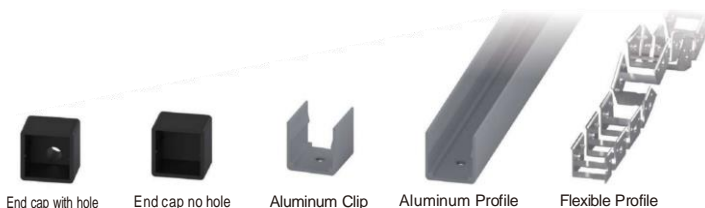

Lighting Direction	Top Lighting
PCB Width(mm)	12
Weight(g/m)	302
Section size(mm)	20*20
Beam angle	120°
Aluminum Profile size