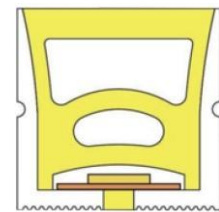

LWTG2014-1

Lighting Direction Top Lighting

PCB Width(mm) 10/12

Weight(g/m) 255

Section size(mm) 20*14

Beam angle 180°

Aluminum Profile size 

LWTG2014-2

Lighting Direction 3 sidesTop Lighting

PCB Width(mm) 10/12

Weight(g/m) 251

Section size(mm) 20*14

Beam angle 180°

Aluminum Profile size 

LWTG2014-3

Lighting Direction Top Lighting

PCB Width(mm) 10

Weight(g/m) 183

Section size(mm) 20*14

Beam angle 120°

Aluminum Profile size

End cap with hole End cap no hole Aluminum Clip Aluminum Profile Flexible Profile

LWTG2020-1

Lighting Direction Top Lighting

PCB Width(mm) 10/12

Weight(g/m) 348

Section size(mm) 20*20

Beam angle 180°

Aluminum Profile size

End cap with hole End cap no hole Aluminum Clip Aluminum Profile Flexible Profile

LWTG2020-2

Lighting Direction 3 sides Top Lighting