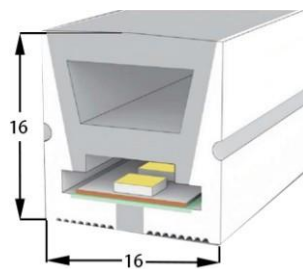

Section size(mm) 15*10

Beam angle 120°

Aluminum Profile size 

End cap with hole End cap no hole Aluminum Clip Aluminum Profile

LWTG1515-1

Lighting Direction Top Lighting

PCB Width(mm) 10

Weight(g/m) 170

Section size(mm) 15*15

Beam angle 120°

Aluminum Profile size 

End cap with hole End cap no hole Aluminum Clip

LWTG1614-1

Lighting Direction	Top Lighting
PCB Width(mm)	10
Weight(g/m)	210
Section size(mm)	16*14
Beam angle	120°
Aluminum Profile size	

End cap with hole End cap no hole Aluminum Clip Flexible Profile

LWTG1616-1

Lighting Direction	Top Lighting
PCB Width(mm)	10/12
Weight(g/m)	238
Section size(mm)	16*16
Beam angle	120°
Aluminum Profile size	