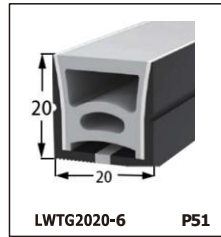

LED SILICONE NEON STRIP

CONTENTS

CONTENTS

CONTENTS

LWTG1105-1

Lighting Direction	Top Lighting
PCB Width(mm)	8
Weight(g/m)	50
Section size(mm)	5*11
Beam angle	120°

End cap with hole End cap no hole Plastic Clip

LWTG1305-1

Lighting Direction	Top Lighting
PCB Width(mm)	10
Weight(g/m)	56
Section size(mm)	5*13
Beam angle	120°

End cap with hole End cap no hole Plastic Clip

LWTG1505-1

Lighting Direction	Top Lighting
PCB Width(mm)	12
Weight(g/m)	61
Section size(mm)	5*15
Beam angle	120°

LWTG0606-1

Lighting Direction	Top Lighting
PCB Width(mm)	3
Weight(g/m)	42
Section size(mm)	6*6
Beam angle	180°

LWTG0808-1

Lighting Direction	Top Lighting
PCB Width(mm)	5
Weight(g/m)	56
Section size(mm)	8*0
Beam angle	120°
Aluminum Profile size	