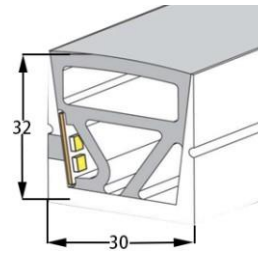

Weight(g/m) 180

Section size(mm) 20*10

Beam angle 120°

Aluminum Profile size 

LWTG2517-1

Lighting Direction	Top Lighting
PCB Width(mm)	15
Weight(g/m)	362
Section size(mm)	25*17
Beam angle	120°
Aluminum Profile size	

LWTG2720-1

Lighting Direction	Top Lighting
PCB Width(mm)	15
Weight(g/m)	400
Section size(mm)	27*20
Beam angle	120°
Aluminum Profile size	

LWTG3020-1

Lighting Direction	Top Lighting
PCB Width(mm)	15
Weight(g/m)	476
Section size(mm)	30*20
Beam angle	120°
Aluminum Profile size	

End cap with hole End cap no hole Aluminum Clip Aluminum Profile Flexible Profile

LWTG3020-2

Lighting Direction	Top Lighting
PCB Width(mm)	15
Weight(g/m)	428
Section size(mm)	30*20
Beam angle	120°
Aluminum Profile size	

End cap with hole End cap no hole Aluminum Clip Aluminum Profile Flexible Profile

LWTG3032-1

Lighting Direction Side Lighting

PCB Width(mm) 12/15

Weight(g/m) 644

Section size(mm) 30*32

Beam angle 120°

Aluminum Profile size