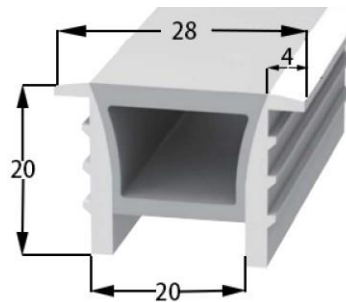

LWTG2020-8