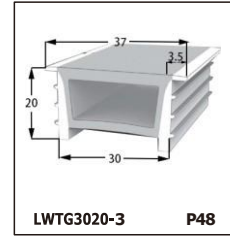

LED SILICONE NEON STRIP

CONTENTS

CONTENTS

CONTENTS

LWTG1105-1

Lighting Direction	Top Lighting
PCB Width(mm)	8
Weight(g/m)	50
Section size(mm)	5*11
Beam angle	120°

End cap with hole End cap no hole Plastic Clip

LWTG1305-1

Lighting Direction	Top Lighting
PCB Width(mm)	10
Weight(g/m)	56
Section size(mm)	5*13
Beam angle	120°

End cap with hole End cap no hole Plastic Clip

LWTG1505-1

Lighting Direction	Top Lighting
PCB Width(mm)	12
Weight(g/m)	61
Section size(mm)	5*15
Beam angle	120°

LWTG0606-1

Lighting Direction	Top Lighting
PCB Width(mm)	3
Weight(g/m)	42
Section size(mm)	6*6
Beam angle	180°

LWTG0808-1

Lighting Direction	Top Lighting
PCB Width(mm)	5
Weight(g/m)	56
Section size(mm)	8*0
Beam angle	120°
Aluminum Profile size	