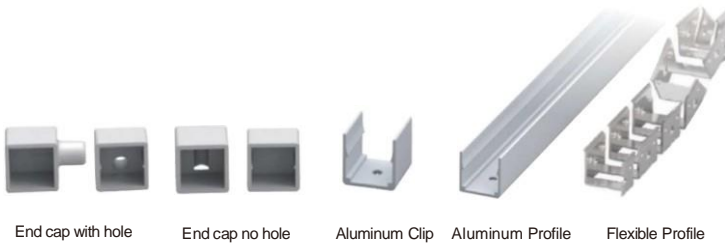

LWTG0606-1

Lighting Direction	Top Lighting
PCB Width(mm)	3
Weight(g/m)	42
Section size(mm)	6*6
Beam angle	180°

LWTG0808-1

Lighting Direction	Top Lighting
PCB Width(mm)	5
Weight(g/m)	56
Section size(mm)	8*0
Beam angle	120°
Aluminum Profile size	

End cap no hole End cap with hole Aluminum Clip

LWTG1010-1

Lighting Direction	Top Lighting
PCB Width(mm)	5/6
Weight(g/m)	112
Section size(mm)	10*10
Beam angle	120°
Aluminum Profile size	

End cap with hole End cap no hole Aluminum Clip Aluminum Profile Flexible Profile

LWTG1010-2

Lighting Direction 3 Sides Top Lighting

PCB Width(mm) 5/6

Weight(g/m) 116

Section size(mm) 10*10

Beam angle 180°

Aluminum Profile size

End cap with hole End cap no hole Aluminum Clip Aluminum Profile Flexible Profile

LWTG1010-3

Lighting Direction Top Lighting

PCB Width(mm) 5

Weight(g/m) 90

Section size(mm) 10*10

Beam angle 120°

Aluminum Profile size

End cap with hole End cap no hole Aluminum Clip Aluminum Profile Flexible Profile