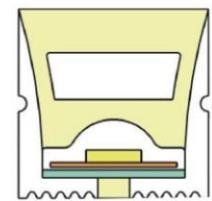

LWTG0606-1

Lighting Direction	Top Lighting
PCB Width(mm)	3
Weight(g/m)	42
Section size(mm)	6*6
Beam angle	180°

LWTG0808-1

Lighting Direction	Top Lighting
PCB Width(mm)	5
Weight(g/m)	56
Section size(mm)	8*0
Beam angle	120°
Aluminum Profile size	

LWTG1010-2

Lighting Direction 3 Sides Top Lighting

PCB Width(mm) 5/6

Weight(g/m) 116

Section size(mm) 10*10

Beam angle 180°

Aluminum Profile size

End cap with hole End cap no hole Aluminum Clip Aluminum Profile Flexible Profile

LWTG1010-3

Lighting Direction Top Lighting

PCB Width(mm) 5

Weight(g/m) 90

Section size(mm) 10*10

Beam angle 120°

Aluminum Profile size

End cap with hole End cap no hole Aluminum Clip Aluminum Profile Flexible Profile

LWTG1010-4

Lighting Direction	Side Lighting
PCB Width(mm)	6
Weight(g/m)	84
Section size(mm)	10*10
Beam angle	120°
Aluminum Profile size	

LWTG1212-1

Lighting Direction	Top Lighting
PCB Width(mm)	8
Weight(g/m)	138
Section size(mm)	12*12
Beam angle	120°
Aluminum Profile size	