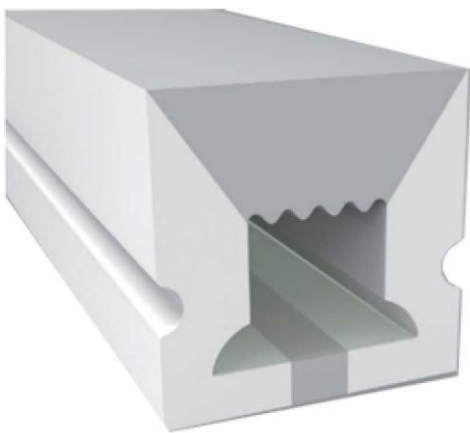

LED SILICONE NEON STRIP

CONTENTS

CONTENTS

CONTENTS

LWTG1105-1

Lighting Direction	Top Lighting
PCB Width(mm)	8
Weight(g/m)	50
Section size(mm)	5*11
Beam angle	120°

End cap with hole End cap no hole Plastic Clip

LWTG1305-1

Lighting Direction	Top Lighting
PCB Width(mm)	10
Weight(g/m)	56
Section size(mm)	5*13
Beam angle	120°

End cap with hole End cap no hole Plastic Clip

LWTG1505-1

Lighting Direction	Top Lighting
PCB Width(mm)	12
Weight(g/m)	61
Section size(mm)	5*15
Beam angle	120°

LWTG0606-1

Lighting Direction	Top Lighting
PCB Width(mm)	3
Weight(g/m)	42
Section size(mm)	6*6
Beam angle	180°

LWTG0808-1

Lighting Direction	Top Lighting
PCB Width(mm)	5
Weight(g/m)	56
Section size(mm)	8*0
Beam angle	120°
Aluminum Profile size	

End cap no hole End cap with hole Aluminum Clip

LWTG1010-1

Lighting Direction	Top Lighting
PCB Width(mm)	5/6
Weight(g/m)	112
Section size(mm)	10*10
Beam angle	120°
Aluminum Profile size	

End cap with hole End cap no hole Aluminum Clip Aluminum Profile Flexible Profile