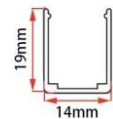

LWTG1023-1

Lighting Direction	Side Lighting
PCB Width(mm)	10
Weight(g/m)	272
Section size(mm)	10*23
Beam angle	270°
Aluminum Profile size	

LWTG1023-2

Lighting Direction	Side Lighting
PCB Width(mm)	10
Weight(g/m)	196
Section size(mm)	10*23
Beam angle	270°
Aluminum Profile size	

LWTG1220-1

Lighting Direction Side Lighting

PCB Width(mm) 10

Weight(g/m) 248

Section size(mm) 12*20

Beam angle 120°

Aluminum Profile size

LWTG1220-5

Lighting Direction Side Lighting

PCB Width(mm) 12

Weight(g/m) 248

Section size(mm) 12*20

Beam angle 120°

Aluminum Profile size

LWTG1220-2

Lighting Direction Side Lighting

PCB Width(mm) 10

Weight(g/m) 195

Section size(mm) 12*20

Beam angle 120°

Aluminum Profile size

LWTG1225-1

Lighting Direction Side Lighting

PCB Width(mm) 12