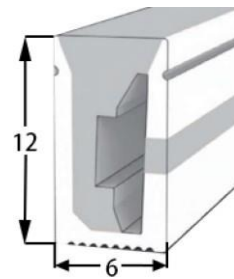

End cap with hole End cap no hole Aluminum Clip Aluminum Profile Flexible Profile

LWTG10030-1

Lighting Direction	Top Lighting
PCB Width(mm)	20X2
Weight(g/m)	1836
Section size(mm)	100*30
Beam angle	120°
Aluminum Profile size	

LWTG0408-1

Lighting Direction	Side Lighting
PCB Width(mm)	5
Weight(g/m)	30
Section size(mm)	4*8
Beam angle	120°

LWTG0410-1

Lighting Direction Side Lighting

PCB Width(mm) 5/6

Weight(g/m) 47

Section size(mm) 4*10

Beam angle 120°

Aluminum Profile size

End cap with hole End cap no hole Aluminum Clip Aluminum Profile Flexible Profile

LWTG0612-1

Lighting Direction Side Lighting

PCB Width(mm) 8

Weight(g/m) 75

Section size(mm) 6*12

Beam angle 120°

Aluminum Profile size

End cap with hole End cap no hole Aluminum Clip Aluminum Profile Flexible Profile

LWTG0613-1

Lighting Direction Side Lighting

PCB Width(mm) 8

Weight(g/m) 79

Section size(mm) 6*13