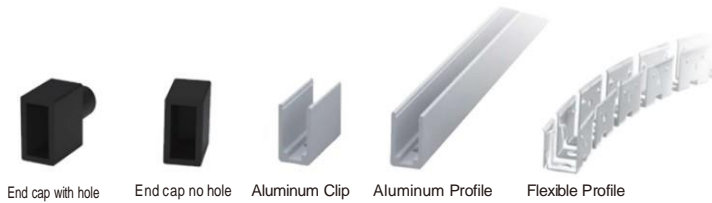

Lighting Direction   Side Lighting

PCB Width(mm)   10

Weight(g/m)   225

Section size(mm)   12*20

Beam angle   120°

Aluminum Profile size