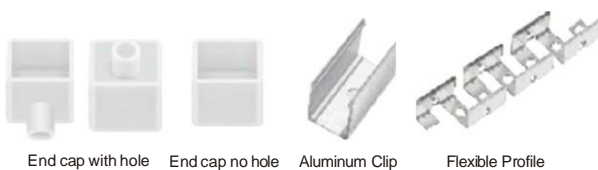

LWTG1212-2

Lighting Direction 3 Sides Top Lighting

PCB Width(mm) 8

Weight(g/m) 125

Section size(mm) 12*12

Beam angle 180°

Aluminum Profile size

LWTG1212-3

Lighting Direction Top Lighting

PCB Width(mm) 8

Weight(g/m) 114

Section size(mm) 12*12

Beam angle 120°

Aluminum Profile size

LWTG1212-4

Lighting Direction	Side Lighting
PCB Width(mm)	5
Weight(g/m)	166
Section size(mm)	12*12
Beam angle	120°
Aluminum Profile size	

LWTG1212-8

Lighting Direction	Side Lighting
PCB Width(mm)	8
Weight(g/m)	135
Section size(mm)	12*12
Beam angle	120°
Aluminum Profile size	

LWTG1215-1

Lighting Direction	Side Lighting
PCB Width(mm)	8
Weight(g/m)	180
Section size(mm)	12*15
Beam angle	120°
Aluminum Profile size	