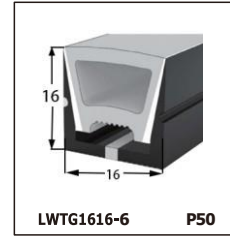

LED SILICONE NEON STRIP

CONTENTS

CONTENTS

CONTENTS

LWTG1105-1

Lighting Direction	Top Lighting
PCB Width(mm)	8
Weight(g/m)	50
Section size(mm)	5*11
Beam angle	120°

End cap with hole End cap no hole Plastic Clip

LWTG1305-1

Lighting Direction	Top Lighting
PCB Width(mm)	10
Weight(g/m)	56
Section size(mm)	5*13
Beam angle	120°

End cap with hole End cap no hole Plastic Clip

LWTG1505-1

Lighting Direction	Top Lighting
PCB Width(mm)	12
Weight(g/m)	61
Section size(mm)	5*15
Beam angle	120°