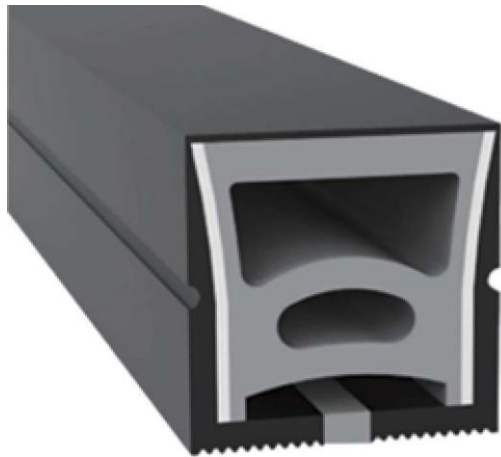

LWTG2020-7

Lighting Direction	Top Lighting
PCB Width(mm)	12
Weight(g/m)	330
Section size(mm)	20*20
Beam angle	120°
Aluminum Profile size