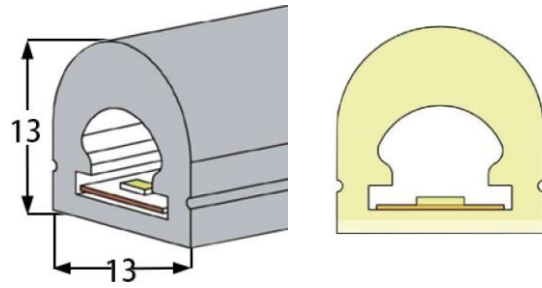

Weight(g/m) 335

Section size(mm) 12*25

Beam angle 270°

Aluminum Profile size

LWTG1225-2

Lighting Direction Side Lighting

PCB Width(mm) 10

Weight(g/m) 243

Section size(mm) 12*25

Beam angle 270°

Aluminum Profile size

LWTG1525-1

Lighting Direction 3 sides Top Lighting

PCB Width(mm) 10

Weight(g/m) 320

Section size(mm) 15*25

Beam angle 180°

LWTG1313-1

Lighting Direction	Top Lighting
PCB Width(mm)	8
Weight(g/m)	142
Section size(mm)	13*13
Beam angle	180°

LWTG1513-1

Lighting Direction	Top Lighting
PCB Width(mm)	10
Weight(g/m)	143
Section size(mm)	13*15
Beam angle	180°