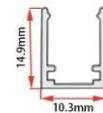

Aluminum Profile size

WTG0616-4

Lighting Direction	Side Lighting
PCB Width(mm)	8
Weight(g/m)	90
Section size(mm)	6*16

End cap with hole

End cap no hole

LWTG0814-1

Lighting Direction	Side Lighting
PCB Width(mm)	8
Weight(g/m)	145
Section size(mm)	8*14
Beam angle	120°
Aluminum Profile size	

Section size(mm) 8*15

Beam angle 180°

Aluminum Profile size

LWTG0816-1

Lighting Direction Side Lighting

PCB Width(mm) 8

Weight(g/m) 112

Section size(mm) 8*16

Beam angle 180°

Aluminum Profile size

LWTG0815-2

Lighting Direction Side Lighting

PCB Width(mm) 8

Weight(g/m) 118

Section size(mm) 8*16

Beam angle 120°

Aluminum Profile size

End cap with hole End cap no hole Aluminum Clip Flexible Profile

LWTG0817-1

Lighting Direction Side Lighting

PCB Width(mm) 8

Weight(g/m) 131

Section size(mm) 8*17

Beam angle 270°