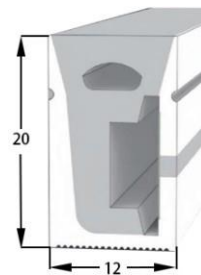

Beam angle 180°

Aluminum Profile size

LWTG1020-1

Lighting Direction Side Lighting

PCB Width(mm) 10

Weight(g/m) 213

Section size(mm) 10*20

Beam angle 120°

LWTG1023-1

Lighting Direction	Side Lighting
PCB Width(mm)	10
Weight(g/m)	272
Section size(mm)	10*23
Beam angle	270°
Aluminum Profile size	

LWTG1023-2

Lighting Direction	Side Lighting
PCB Width(mm)	10
Weight(g/m)	196
Section size(mm)	10*23
Beam angle	270°
Aluminum Profile size	

LWTG1220-1

Lighting Direction Side Lighting

PCB Width(mm) 10

Weight(g/m) 248

Section size(mm) 12*20

Beam angle 120°

Aluminum Profile size

LWTG1220-5

Lighting Direction Side Lighting

PCB Width(mm) 12

Weight(g/m) 248

Section size(mm) 12*20

Beam angle 120°

Aluminum Profile size

LWTG1220-2

Lighting Direction Side Lighting