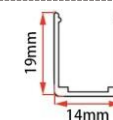

Lighting Direction Side Lighting

PCB Width(mm) 12

Weight(g/m) 248

Section size(mm) 12*20

Beam angle 120°

Aluminum Profile size

LWTG1220-2

Lighting Direction Side Lighting

PCB Width(mm) 10

Weight(g/m) 195

Section size(mm) 12*20

Beam angle 120°

Aluminum Profile size

LWTG1225-1

Lighting Direction Side Lighting

PCB Width(mm) 12

Weight(g/m) 335

Section size(mm) 12*25

Beam angle 270°

Aluminum Profile size

LWTG1225-2

Lighting Direction Side Lighting

PCB Width(mm) 10

Weight(g/m) 243