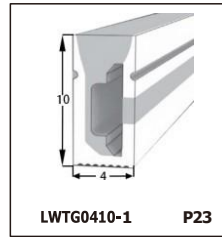

LED SILICONE NEON STRIP

CONTENTS

CONTENTS

CONTENTS

LWTG1105-1

Lighting Direction	Top Lighting
PCB Width(mm)	8
Weight(g/m)	50
Section size(mm)	5*11
Beam angle	120°

End cap with hole End cap no hole Plastic Clip

LWTG1305-1

Lighting Direction	Top Lighting
PCB Width(mm)	10
Weight(g/m)	56
Section size(mm)	5*13
Beam angle	120°

End cap with hole End cap no hole Plastic Clip

LWTG1505-1

Lighting Direction	Top Lighting
PCB Width(mm)	12
Weight(g/m)	61
Section size(mm)	5*15
Beam angle	120°

LWTG0606-1

Lighting Direction	Top Lighting
PCB Width(mm)	3
Weight(g/m)	42
Section size(mm)	6*6
Beam angle	180°

LWTG0808-1

Lighting Direction	Top Lighting
PCB Width(mm)	5
Weight(g/m)	56
Section size(mm)	8*0
Beam angle	120°
Aluminum Profile size	