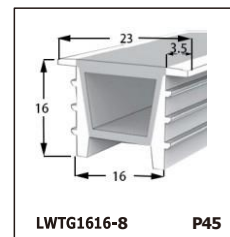

LED SILICONE NEON STRIP

CONTENTS

CONTENTS

CONTENTS

LWTG1105-1

Lighting Direction	Top Lighting
PCB Width(mm)	8
Weight(g/m)	50
Section size(mm)	5*11
Beam angle	120°

End cap with hole End cap no hole Plastic Clip

LWTG1305-1

Lighting Direction	Top Lighting
PCB Width(mm)	10
Weight(g/m)	56
Section size(mm)	5*13
Beam angle	120°

End cap with hole End cap no hole Plastic Clip

LWTG1505-1

Lighting Direction	Top Lighting
PCB Width(mm)	12
Weight(g/m)	61
Section size(mm)	5*15
Beam angle	120°

LWTG0606-1

Lighting Direction	Top Lighting
PCB Width(mm)	3
Weight(g/m)	42
Section size(mm)	6*6
Beam angle	180°

LWTG0808-1

Lighting Direction	Top Lighting
PCB Width(mm)	5
Weight(g/m)	56
Section size(mm)	8*0
Beam angle	120°
Aluminum Profile size	