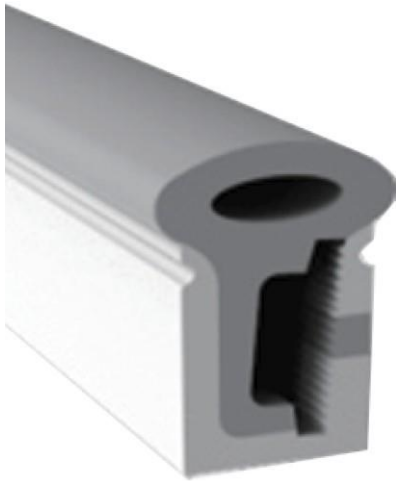

LWTG0815-1