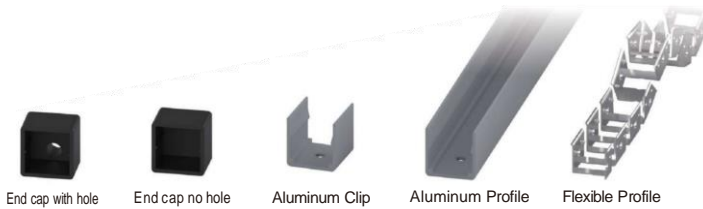

LWTG2020-7

Lighting Direction	Top Lighting
PCB Width(mm)	12
Weight(g/m)	330
Section size(mm)	20*20
Beam angle	120°
Aluminum Profile size