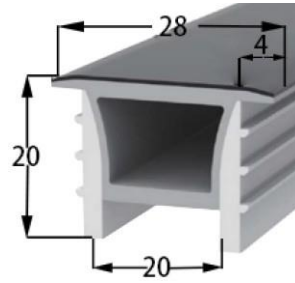

LWTG2020-9

Lighting Direction	Top Lighting
PCB Width(mm)	10/12
Weight(g/m)	250
Section size(mm)	20*19
Beam angle	120°
Aluminum Profile size