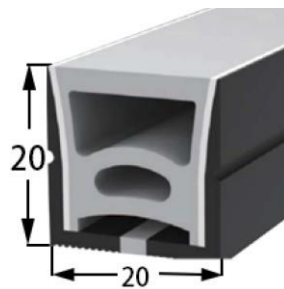

LWTG2020-6