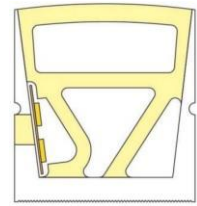

Weight(g/m) 180

Section size(mm) 20*10

Beam angle 120°

Aluminum Profile size 

LWTG2517-1

Lighting Direction	Top Lighting
PCB Width(mm)	15
Weight(g/m)	362
Section size(mm)	25*17
Beam angle	120°
Aluminum Profile size	

LWTG2720-1

Lighting Direction	Top Lighting
PCB Width(mm)	15
Weight(g/m)	400
Section size(mm)	27*20
Beam angle	120°
Aluminum Profile size	

LWTG3020-1

Lighting Direction	Top Lighting
PCB Width(mm)	15
Weight(g/m)	476
Section size(mm)	30*20
Beam angle	120°
Aluminum Profile size	

End cap with hole End cap no hole Aluminum Clip Aluminum Profile Flexible Profile

LWTG3020-2

Lighting Direction	Top Lighting
PCB Width(mm)	15
Weight(g/m)	428
Section size(mm)	30*20
Beam angle	120°
Aluminum Profile size	

End cap with hole End cap no hole Aluminum Clip Aluminum Profile Flexible Profile

LWTG3032-1

Lighting Direction Side Lighting

PCB Width(mm) 12/15

Weight(g/m) 644

Section size(mm) 30*32

Beam angle 120°

Aluminum Profile size