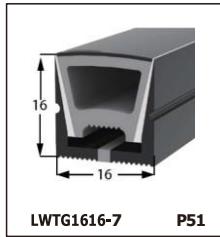

LED SILICONE NEON STRIP

CONTENTS

CONTENTS

CONTENTS

LWTG1105-1

Lighting Direction	Top Lighting
PCB Width(mm)	8
Weight(g/m)	50
Section size(mm)	5*11
Beam angle	120°

End cap with hole End cap no hole Plastic Clip

LWTG1305-1

Lighting Direction	Top Lighting
PCB Width(mm)	10
Weight(g/m)	56
Section size(mm)	5*13
Beam angle	120°

End cap with hole End cap no hole Plastic Clip

LWTG1505-1

Lighting Direction	Top Lighting
PCB Width(mm)	12
Weight(g/m)	61
Section size(mm)	5*15
Beam angle	120°