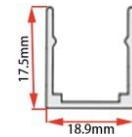

LWTG1414-2

Lighting Direction	3 sides Top Lighting
PCB Width(mm)	10
Weight(g/m)	147
Section size(mm)	14*14
Beam angle	180°
Aluminum Profile size	

LWTG1414-1

Lighting Direction	Top Lighting
PCB Width(mm)	10
Weight(g/m)	145
Section size(mm)	14*14
Beam angle	120°
Aluminum Profile size	

LWTG1414-3

Lighting Direction	Side Lighting
PCB Width(mm)	8
Weight(g/m)	163
Section size(mm)	14*14
Beam angle	120°
Aluminum Profile size	

LWTG1510-1

Lighting Direction Top Lighting

PCB Width(mm) 10

Weight(g/m) 131

Section size(mm) 15*10

Beam angle 120°

Aluminum Profile size 

End cap with hole End cap no hole Aluminum Clip Aluminum Profile

LWTG1515-1

Lighting Direction Top Lighting

PCB Width(mm) 10

Weight(g/m) 170

Section size(mm) 15*15

Beam angle 120°

Aluminum Profile size 

End cap with hole End cap no hole Aluminum Clip

LWTG1614-1

Lighting Direction	Top Lighting
PCB Width(mm)	10
Weight(g/m)	210
Section size(mm)	16*14
Beam angle	120°
Aluminum Profile size	