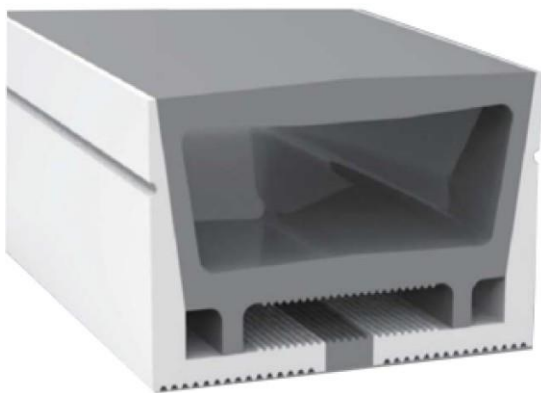

LWTG3020-2

Lighting Direction	Top Lighting
PCB Width(mm)	15
Weight(g/m)	428
Section size(mm)	30*20
Beam angle	120°
Aluminum Profile size