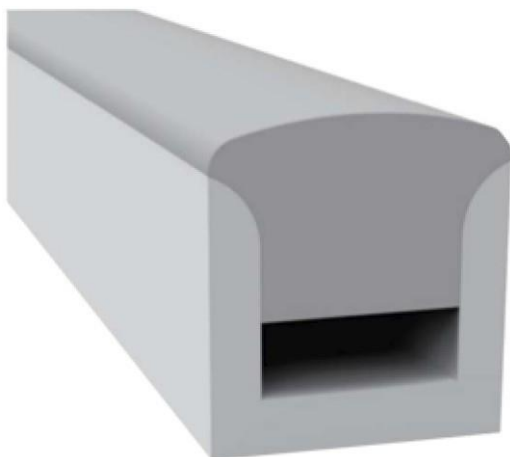

LED SILICONE NEON STRIP

CONTENTS

CONTENTS

CONTENTS

LWTG1105-1

Lighting Direction	Top Lighting
PCB Width(mm)	8
Weight(g/m)	50
Section size(mm)	5*11
Beam angle	120°

End cap with hole End cap no hole Plastic Clip

LWTG1305-1

Lighting Direction	Top Lighting
PCB Width(mm)	10
Weight(g/m)	56
Section size(mm)	5*13
Beam angle	120°

End cap with hole End cap no hole Plastic Clip

LWTG1505-1

Lighting Direction	Top Lighting
PCB Width(mm)	12
Weight(g/m)	61
Section size(mm)	5*15
Beam angle	120°

LWTG0606-1

Lighting Direction	Top Lighting
PCB Width(mm)	3
Weight(g/m)	42
Section size(mm)	6*6
Beam angle	180°

LWTG0808-1

Lighting Direction	Top Lighting
PCB Width(mm)	5
Weight(g/m)	56
Section size(mm)	8*0
Beam angle	120°
Aluminum Profile size	