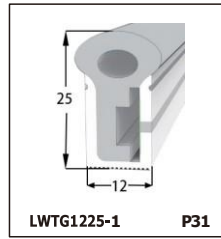

LED SILICONE NEON STRIP

CONTENTS

CONTENTS

CONTENTS

LWTG1105-1

Lighting Direction	Top Lighting
PCB Width(mm)	8
Weight(g/m)	50
Section size(mm)	5*11
Beam angle	120°

End cap with hole End cap no hole Plastic Clip

LWTG1305-1

Lighting Direction	Top Lighting
PCB Width(mm)	10
Weight(g/m)	56
Section size(mm)	5*13
Beam angle	120°

End cap with hole End cap no hole Plastic Clip

LWTG1505-1

Lighting Direction	Top Lighting
PCB Width(mm)	12
Weight(g/m)	61
Section size(mm)	5*15
Beam angle	120°

LWTG0606-1

Lighting Direction	Top Lighting
PCB Width(mm)	3
Weight(g/m)	42
Section size(mm)	6*6
Beam angle	180°

LWTG0808-1

Lighting Direction	Top Lighting
PCB Width(mm)	5
Weight(g/m)	56
Section size(mm)	8*0
Beam angle	120°
Aluminum Profile size	