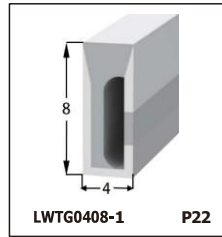

LED SILICONE NEON STRIP

CONTENTS

CONTENTS

CONTENTS

LWTG1105-1

Lighting Direction	Top Lighting
PCB Width(mm)	8
Weight(g/m)	50
Section size(mm)	5*11
Beam angle	120°

End cap with hole End cap no hole Plastic Clip

LWTG1305-1

Lighting Direction	Top Lighting
PCB Width(mm)	10
Weight(g/m)	56
Section size(mm)	5*13
Beam angle	120°

End cap with hole End cap no hole Plastic Clip

LWTG1505-1

Lighting Direction	Top Lighting
PCB Width(mm)	12
Weight(g/m)	61
Section size(mm)	5*15
Beam angle	120°

LWTG0606-1

Lighting Direction	Top Lighting
PCB Width(mm)	3
Weight(g/m)	42
Section size(mm)	6*6
Beam angle	180°

LWTG0808-1

Lighting Direction	Top Lighting
PCB Width(mm)	5
Weight(g/m)	56
Section size(mm)	8*0
Beam angle	120°
Aluminum Profile size	