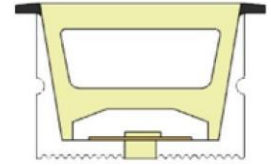

LWTG2014-4

Lighting Direction Top Lighting

PCB Width(mm) 10

Weight(g/m) 238

Section size(mm) 20*14

Beam angle 120°

Aluminum Profile size