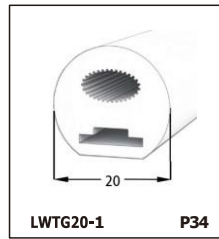

LED SILICONE NEON STRIP

CONTENTS

CONTENTS

CONTENTS

LWTG1105-1

Lighting Direction	Top Lighting
PCB Width(mm)	8
Weight(g/m)	50
Section size(mm)	5*11
Beam angle	120°

End cap with hole End cap no hole Plastic Clip

LWTG1305-1

Lighting Direction	Top Lighting
PCB Width(mm)	10
Weight(g/m)	56
Section size(mm)	5*13
Beam angle	120°

End cap with hole End cap no hole Plastic Clip

LWTG1505-1

Lighting Direction	Top Lighting
PCB Width(mm)	12
Weight(g/m)	61
Section size(mm)	5*15
Beam angle	120°

LWTG0606-1

Lighting Direction	Top Lighting
PCB Width(mm)	3
Weight(g/m)	42
Section size(mm)	6*6
Beam angle	180°

LWTG0808-1

Lighting Direction	Top Lighting
PCB Width(mm)	5
Weight(g/m)	56
Section size(mm)	8*0
Beam angle	120°
Aluminum Profile size	

End cap no hole End cap with hole Aluminum Clip

LWTG1010-1

Lighting Direction	Top Lighting
PCB Width(mm)	5/6
Weight(g/m)	112
Section size(mm)	10*10
Beam angle	120°
Aluminum Profile size	

End cap with hole End cap no hole Aluminum Clip Aluminum Profile Flexible Profile