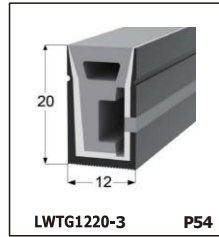

LED SILICONE NEON STRIP

CONTENTS

CONTENTS

CONTENTS

LWTG1105-1

Lighting Direction	Top Lighting
PCB Width(mm)	8
Weight(g/m)	50
Section size(mm)	5*11
Beam angle	120°

End cap with hole End cap no hole Plastic Clip

LWTG1305-1

Lighting Direction	Top Lighting
PCB Width(mm)	10
Weight(g/m)	56
Section size(mm)	5*13
Beam angle	120°

End cap with hole End cap no hole Plastic Clip

LWTG1505-1

Lighting Direction	Top Lighting
PCB Width(mm)	12
Weight(g/m)	61
Section size(mm)	5*15
Beam angle	120°