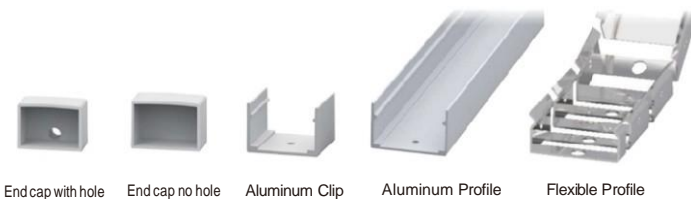

End cap with hole End cap no hole Aluminum Clip Aluminum Profile Flexible Profile

LWTG3032-1

Lighting Direction Side Lighting

PCB Width(mm) 12/15

Weight(g/m) 644

Section size(mm) 30*32

Beam angle 120°

Aluminum Profile size

End cap with hole End cap no hole Aluminum Clip Aluminum Profile

LWTG4025-1

Lighting Direction Top Lighting

PCB Width(mm) 20

Weight(g/m) 657

Section size(mm) 40*25

Beam angle 120°

Aluminum Profile size

End cap with hole End cap no hole Aluminum Clip Aluminum Profile Flexible Profile

LWTG5025-1

Lighting Direction Top Lighting

PCB Width(mm) 20

Weight(g/m) 860

Section size(mm) 50*25

Beam angle 120°

Aluminum Profile size 