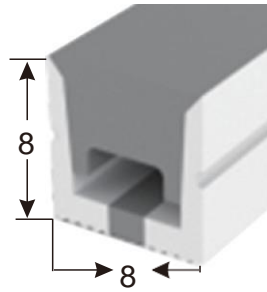

LED SILICONE NEON STRIP

CONTENTS

CONTENTS

CONTENTS

LWTG1105-1

Lighting Direction	Top Lighting
PCB Width(mm)	8
Weight(g/m)	50
Section size(mm)	5*11
Beam angle	120°

End cap with hole End cap no hole Plastic Clip

LWTG1305-1

Lighting Direction	Top Lighting
PCB Width(mm)	10
Weight(g/m)	56
Section size(mm)	5*13
Beam angle	120°

End cap with hole End cap no hole Plastic Clip

LWTG1505-1

Lighting Direction	Top Lighting
PCB Width(mm)	12
Weight(g/m)	61
Section size(mm)	5*15
Beam angle	120°

LWTG0606-1

Lighting Direction	Top Lighting
PCB Width(mm)	3
Weight(g/m)	42
Section size(mm)	6*6
Beam angle	180°

LWTG0808-1

Lighting Direction	Top Lighting
PCB Width(mm)	5
Weight(g/m)	56
Section size(mm)	8*0
Beam angle	120°
Aluminum Profile size	

End cap no hole End cap with hole Aluminum Clip

LWTG1010-1

Lighting Direction	Top Lighting
PCB Width(mm)	5/6
Weight(g/m)	112
Section size(mm)	10*10
Beam angle	120°
Aluminum Profile size	

End cap with hole End cap no hole Aluminum Clip Aluminum Profile Flexible Profile