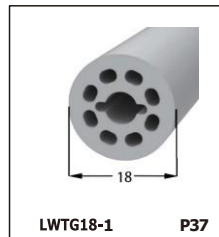

LED SILICONE NEON STRIP

CONTENTS

CONTENTS

CONTENTS

LWTG1105-1

Lighting Direction	Top Lighting
PCB Width(mm)	8
Weight(g/m)	50
Section size(mm)	5*11
Beam angle	120°

End cap with hole End cap no hole Plastic Clip

LWTG1305-1

Lighting Direction	Top Lighting
PCB Width(mm)	10
Weight(g/m)	56
Section size(mm)	5*13
Beam angle	120°

End cap with hole End cap no hole Plastic Clip

LWTG1505-1

Lighting Direction	Top Lighting
PCB Width(mm)	12
Weight(g/m)	61
Section size(mm)	5*15
Beam angle	120°

LWTG0606-1

Lighting Direction	Top Lighting
PCB Width(mm)	3
Weight(g/m)	42
Section size(mm)	6*6
Beam angle	180°

LWTG0808-1

Lighting Direction	Top Lighting
PCB Width(mm)	5
Weight(g/m)	56
Section size(mm)	8*0
Beam angle	120°
Aluminum Profile size	