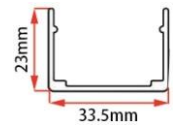

LWTG2720-1

Lighting Direction	Top Lighting
PCB Width(mm)	15
Weight(g/m)	400
Section size(mm)	27*20
Beam angle	120°
Aluminum Profile size	

LWTG3020-1

Lighting Direction	Top Lighting
PCB Width(mm)	15
Weight(g/m)	476
Section size(mm)	30*20
Beam angle	120°
Aluminum Profile size	

End cap with hole End cap no hole Aluminum Clip Aluminum Profile Flexible Profile

LWTG3020-2

Lighting Direction	Top Lighting
PCB Width(mm)	15
Weight(g/m)	428
Section size(mm)	30*20
Beam angle	120°
Aluminum Profile size	

End cap with hole End cap no hole Aluminum Clip Aluminum Profile Flexible Profile

LWTG3032-1

Lighting Direction Side Lighting

PCB Width(mm) 12/15

Weight(g/m) 644

Section size(mm) 30*32

Beam angle 120°

Aluminum Profile size

End cap with hole End cap no hole Aluminum Clip Aluminum Profile

LWTG4025-1

Lighting Direction Top Lighting

PCB Width(mm) 20

Weight(g/m) 657

Section size(mm) 40*25

Beam angle 120°

Aluminum Profile size